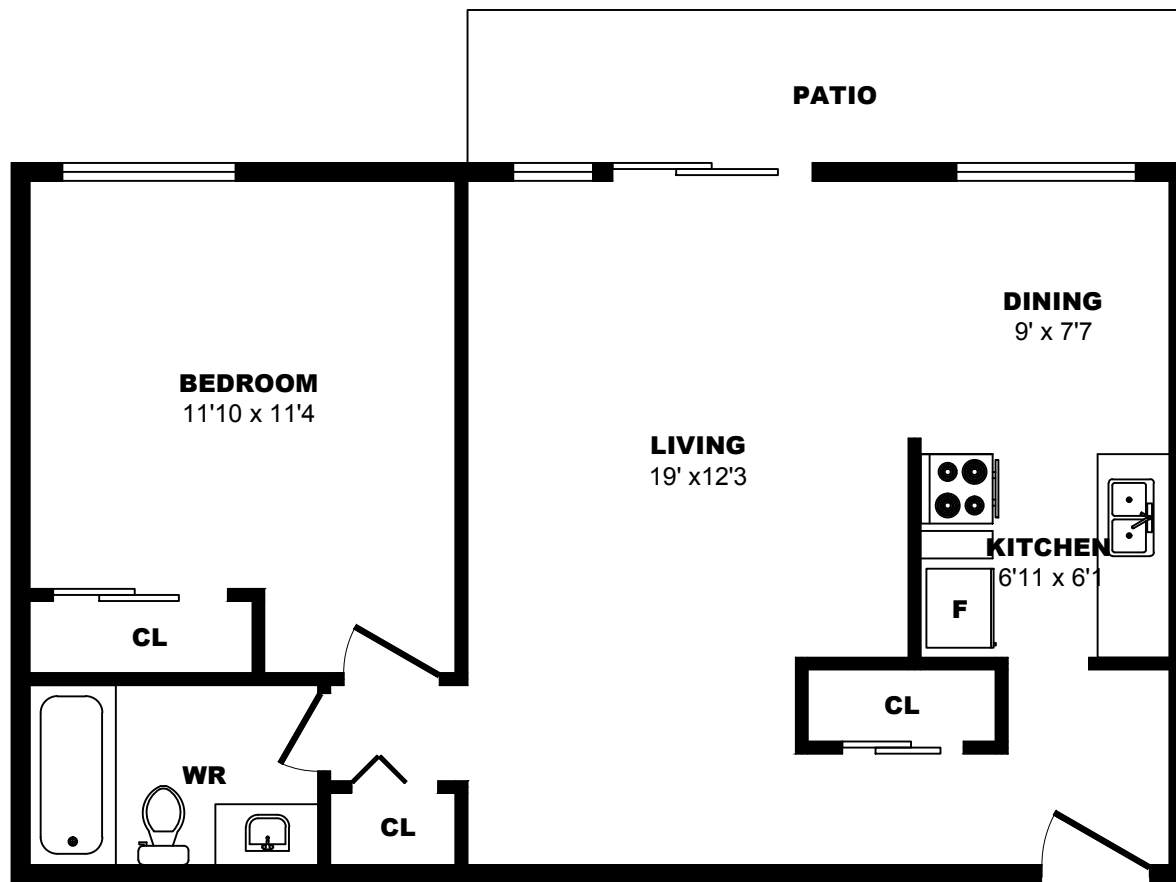

## 430 11th Street, New Westminster - 1 Bdrm G, 590sf

All dimensions are approximate. Sizes and specifications are subject to change without notice E. & O. E.  
All illustrations are artist's concept. Actual usable floor space may vary slightly from stated floor area.

## 430 11th Street, New Westminster - 1 Bdrm H, 740sf

All dimensions are approximate. Sizes and specifications are subject to change without notice E. & O. E.  
 All illustrations are artist's concept. Actual usable floor space may vary slightly from stated floor area.

## 430 11th Street, New Westminster - 1 Bdrm J, 520sf

All dimensions are approximate. Sizes and specifications are subject to change without notice E. & O. E.  
All illustrations are artist's concept. Actual usable floor space may vary slightly from stated floor area.