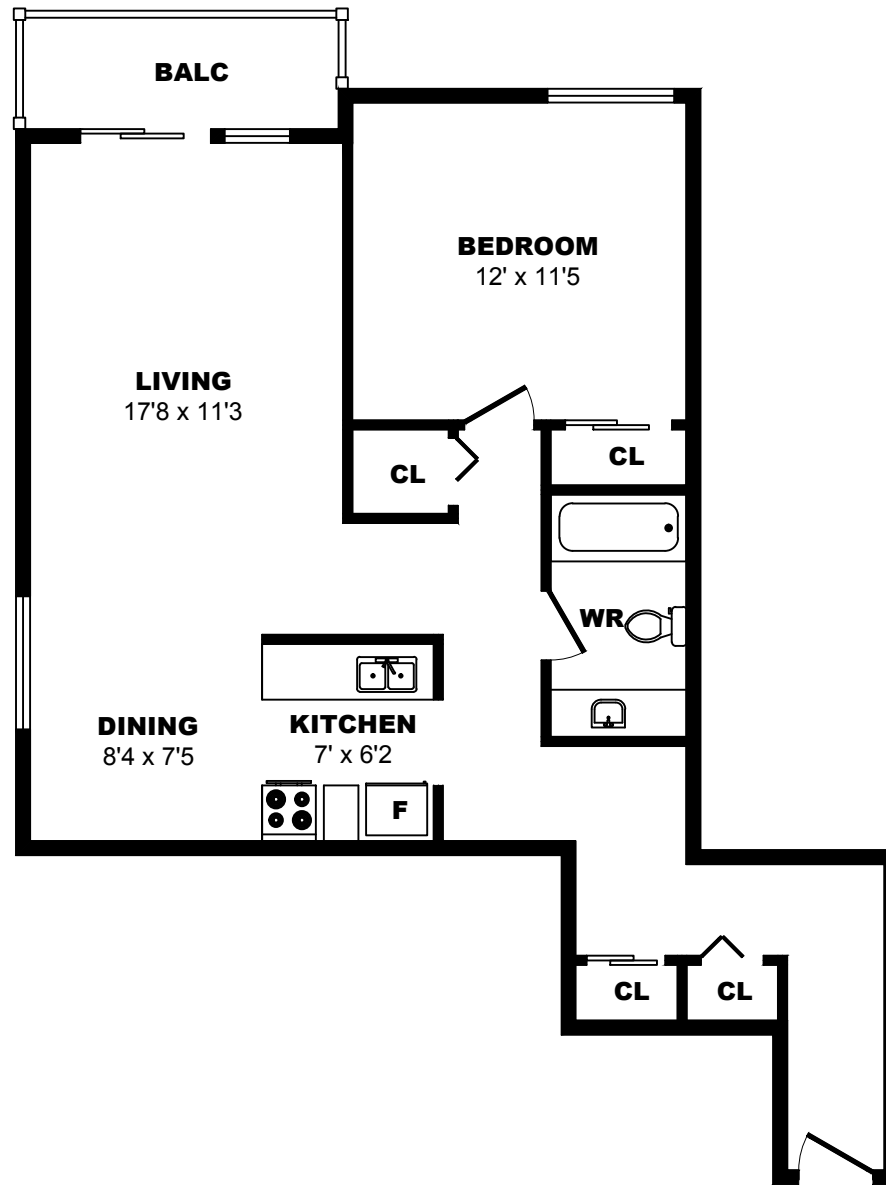

## 430 11th Street, New Westminster - 1 Bdrm F, 630sf

All dimensions are approximate. Sizes and specifications are subject to change without notice E. & O. E.  
All illustrations are artist's concept. Actual usable floor space may vary slightly from stated floor area.

## 430 11th Street, New Westminster - 1 Bdrm G, 590sf

All dimensions are approximate. Sizes and specifications are subject to change without notice E. & O. E.  
All illustrations are artist's concept. Actual usable floor space may vary slightly from stated floor area.