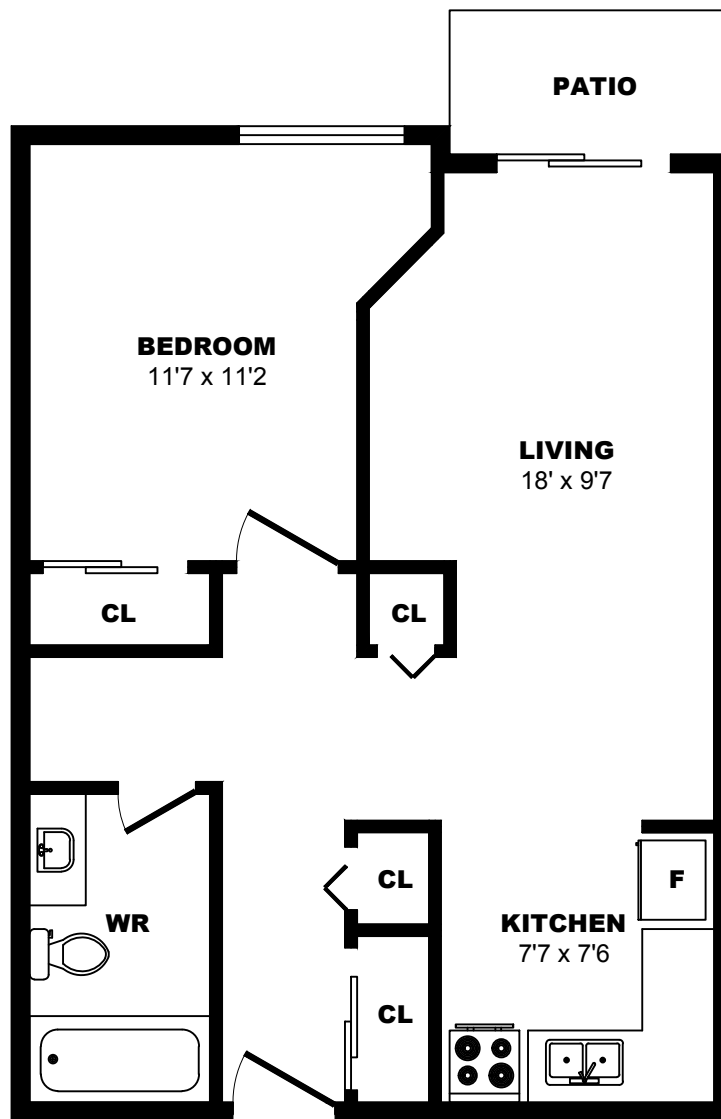

## 430 11th Street, New Westminster - 1 Bdrm F, 630sf

All dimensions are approximate. Sizes and specifications are subject to change without notice E. & O. E.  
All illustrations are artist's concept. Actual usable floor space may vary slightly from stated floor area.

## 430 11th Street, New Westminster - 1 Bdrm G, 590sf

All dimensions are approximate. Sizes and specifications are subject to change without notice E. & O. E.  
All illustrations are artist's concept. Actual usable floor space may vary slightly from stated floor area.

## 430 11th Street, New Westminster - 1 Bdrm H, 740sf

All dimensions are approximate. Sizes and specifications are subject to change without notice E. & O. E.  
 All illustrations are artist's concept. Actual usable floor space may vary slightly from stated floor area.