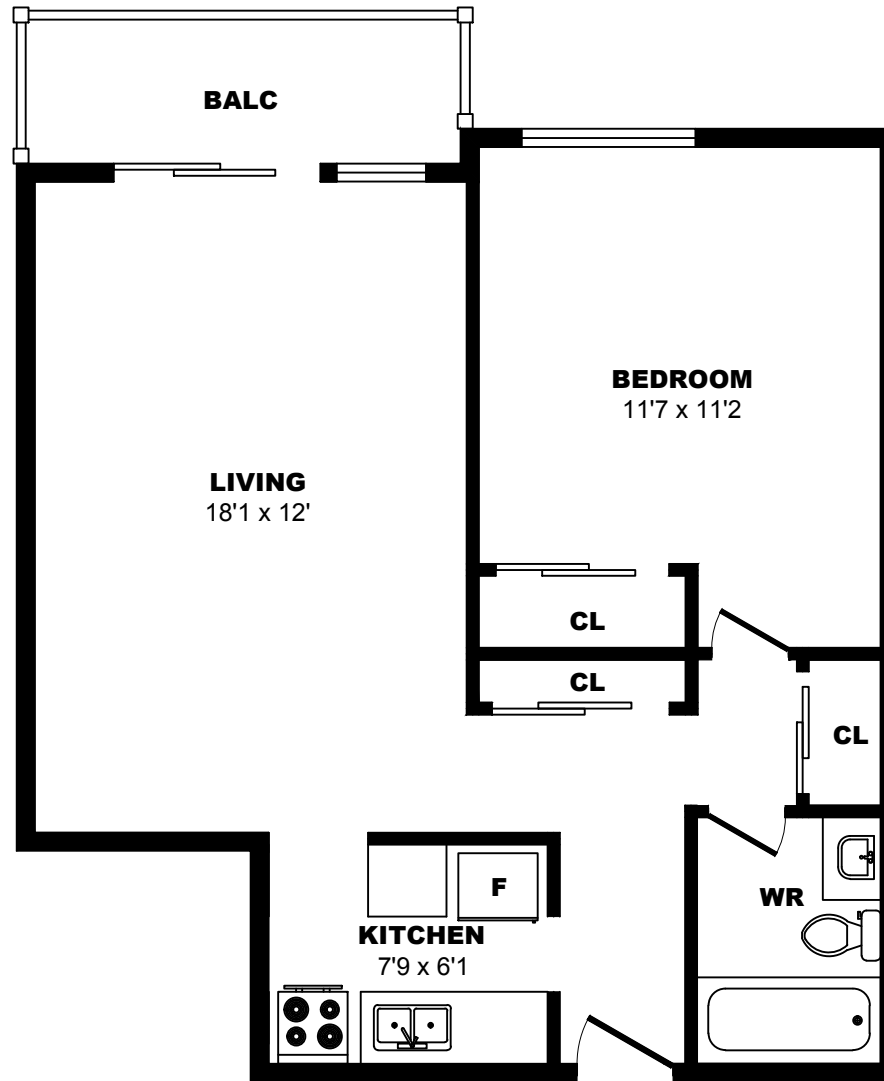

## 430 11th Street, New Westminster - Bachelor A, 430sf

All dimensions are approximate. Sizes and specifications are subject to change without notice E. & O. E.  
All illustrations are artist's concept. Actual usable floor space may vary slightly from stated floor area.

## 430 11th Street, New Westminster - 1 Bdrm A, 660sf

All dimensions are approximate. Sizes and specifications are subject to change without notice E. & O. E.  
All illustrations are artist's concept. Actual usable floor space may vary slightly from stated floor area.

## 430 11th Street, New Westminster - 1 Bdrm B, 740sf

All dimensions are approximate. Sizes and specifications are subject to change without notice E. & O. E.  
 All illustrations are artist's concept. Actual usable floor space may vary slightly from stated floor area.

## 430 11th Street, New Westminster - 1 Bdrm C, 590sf

All dimensions are approximate. Sizes and specifications are subject to change without notice E. & O. E.  
All illustrations are artist's concept. Actual usable floor space may vary slightly from stated floor area.