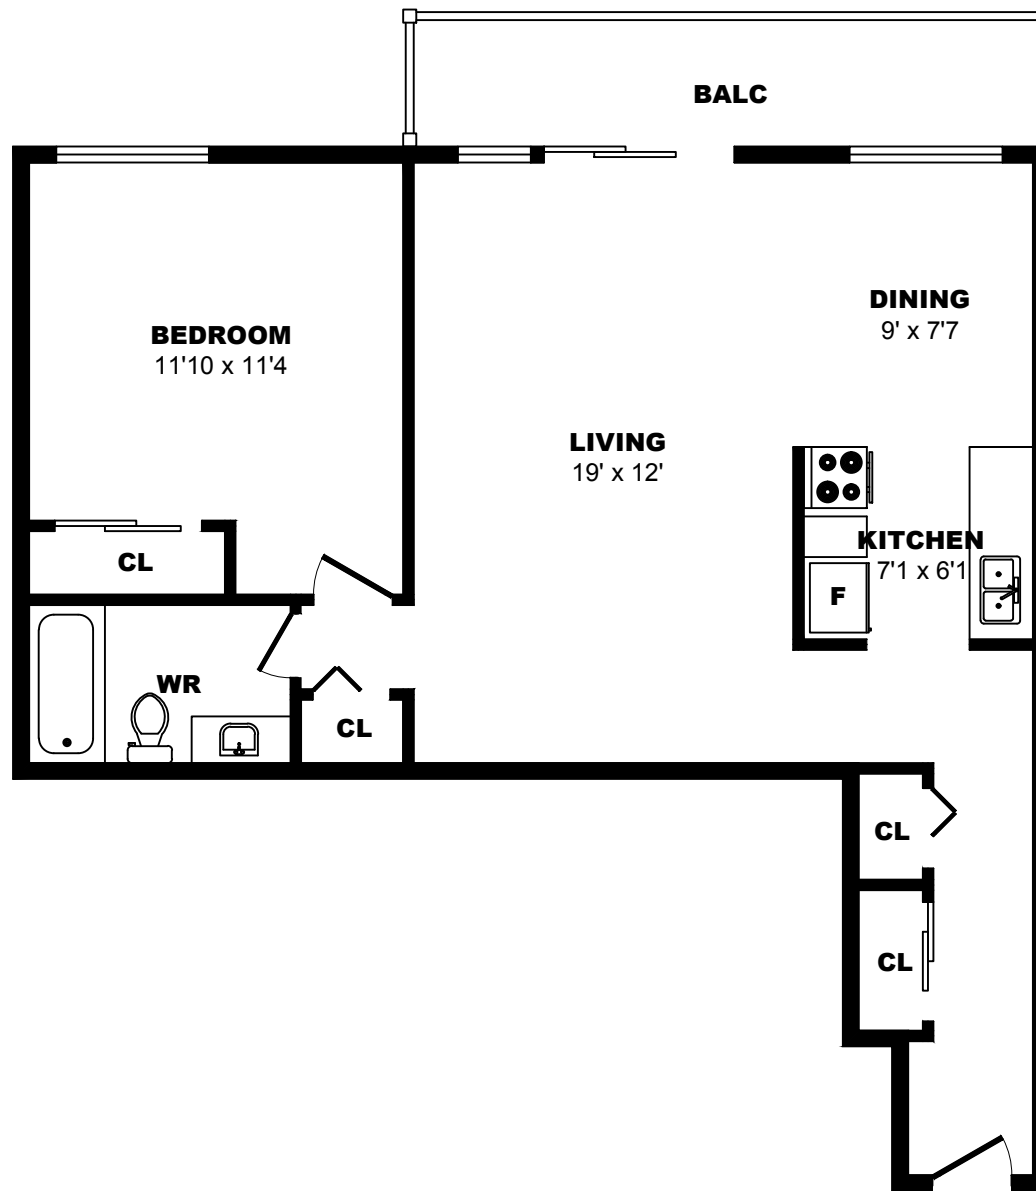

## 430 11th Street, New Westminster - 1 Bdrm B, 740sf

All dimensions are approximate. Sizes and specifications are subject to change without notice E. & O. E.  
 All illustrations are artist's concept. Actual usable floor space may vary slightly from stated floor area.

## 430 11th Street, New Westminster - 1 Bdrm C, 590sf

All dimensions are approximate. Sizes and specifications are subject to change without notice E. & O. E.  
All illustrations are artist's concept. Actual usable floor space may vary slightly from stated floor area.

## 430 11th Street, New Westminster - 1 Bdrm D, 630sf

All dimensions are approximate. Sizes and specifications are subject to change without notice E. & O. E.  
All illustrations are artist's concept. Actual usable floor space may vary slightly from stated floor area.

## 430 11th Street, New Westminster - 1 Bdrm E, 720sf

All dimensions are approximate. Sizes and specifications are subject to change without notice E. & O. E.  
All illustrations are artist's concept. Actual usable floor space may vary slightly from stated floor area.