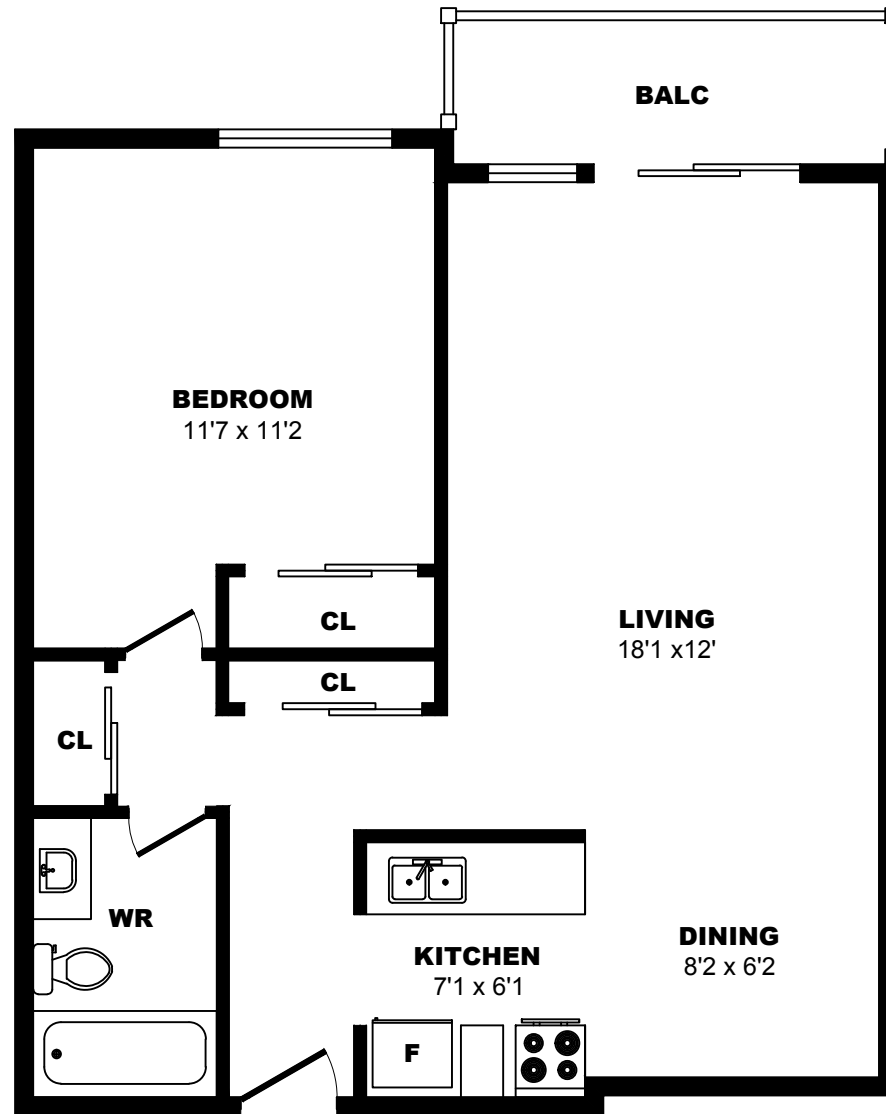

## 430 11th Street, New Westminster - 1 Bdrm A, 660sf

All dimensions are approximate. Sizes and specifications are subject to change without notice E. & O. E.  
All illustrations are artist's concept. Actual usable floor space may vary slightly from stated floor area.

## 430 11th Street, New Westminster - 1 Bdrm B, 740sf

All dimensions are approximate. Sizes and specifications are subject to change without notice E. & O. E.  
 All illustrations are artist's concept. Actual usable floor space may vary slightly from stated floor area.

## 430 11th Street, New Westminster - 1 Bdrm C, 590sf

All dimensions are approximate. Sizes and specifications are subject to change without notice E. & O. E.  
All illustrations are artist's concept. Actual usable floor space may vary slightly from stated floor area.

## 430 11th Street, New Westminster - 1 Bdrm D, 630sf

All dimensions are approximate. Sizes and specifications are subject to change without notice E. & O. E.  
All illustrations are artist's concept. Actual usable floor space may vary slightly from stated floor area.