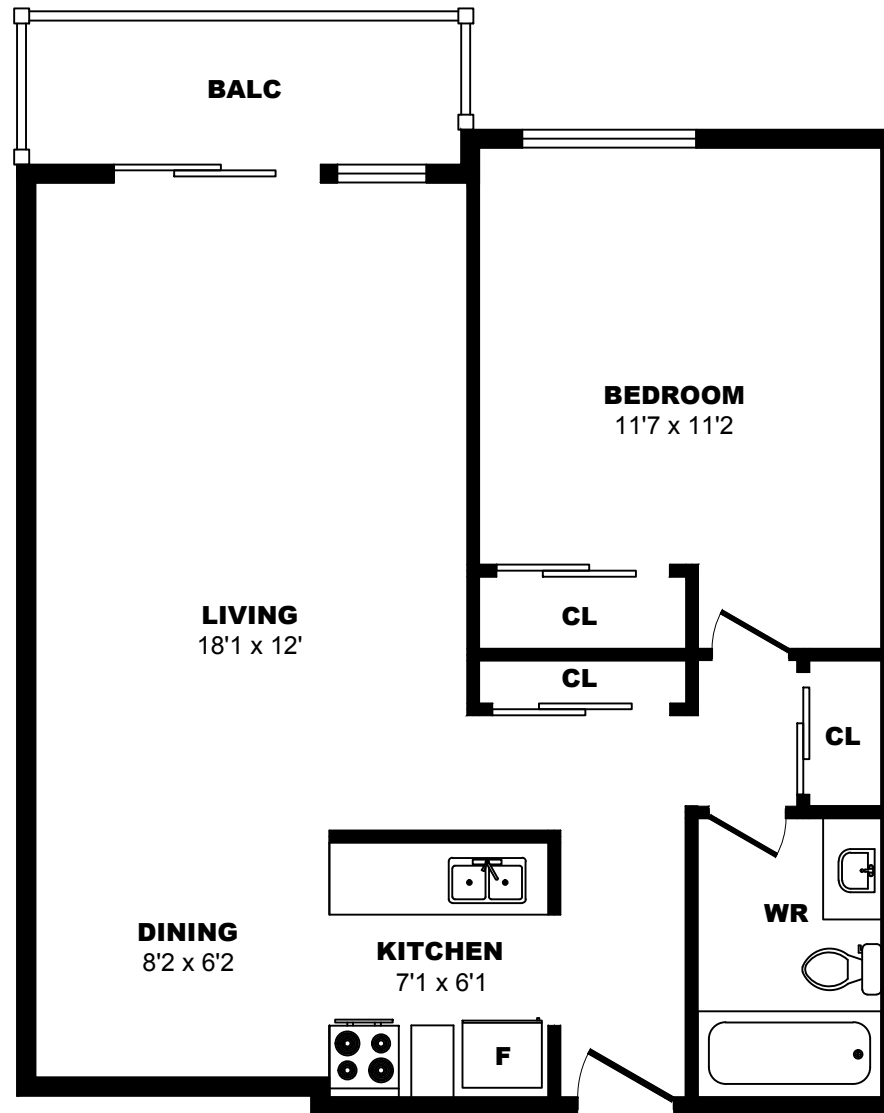

## 430 11th Street, New Westminster - 1 Bdrm C, 590sf

All dimensions are approximate. Sizes and specifications are subject to change without notice E. & O. E.  
All illustrations are artist's concept. Actual usable floor space may vary slightly from stated floor area.

## 430 11th Street, New Westminster - 1 Bdrm D, 630sf

All dimensions are approximate. Sizes and specifications are subject to change without notice E. & O. E.  
All illustrations are artist's concept. Actual usable floor space may vary slightly from stated floor area.

## 430 11th Street, New Westminster - 1 Bdrm E, 720sf

All dimensions are approximate. Sizes and specifications are subject to change without notice E. & O. E.  
All illustrations are artist's concept. Actual usable floor space may vary slightly from stated floor area.