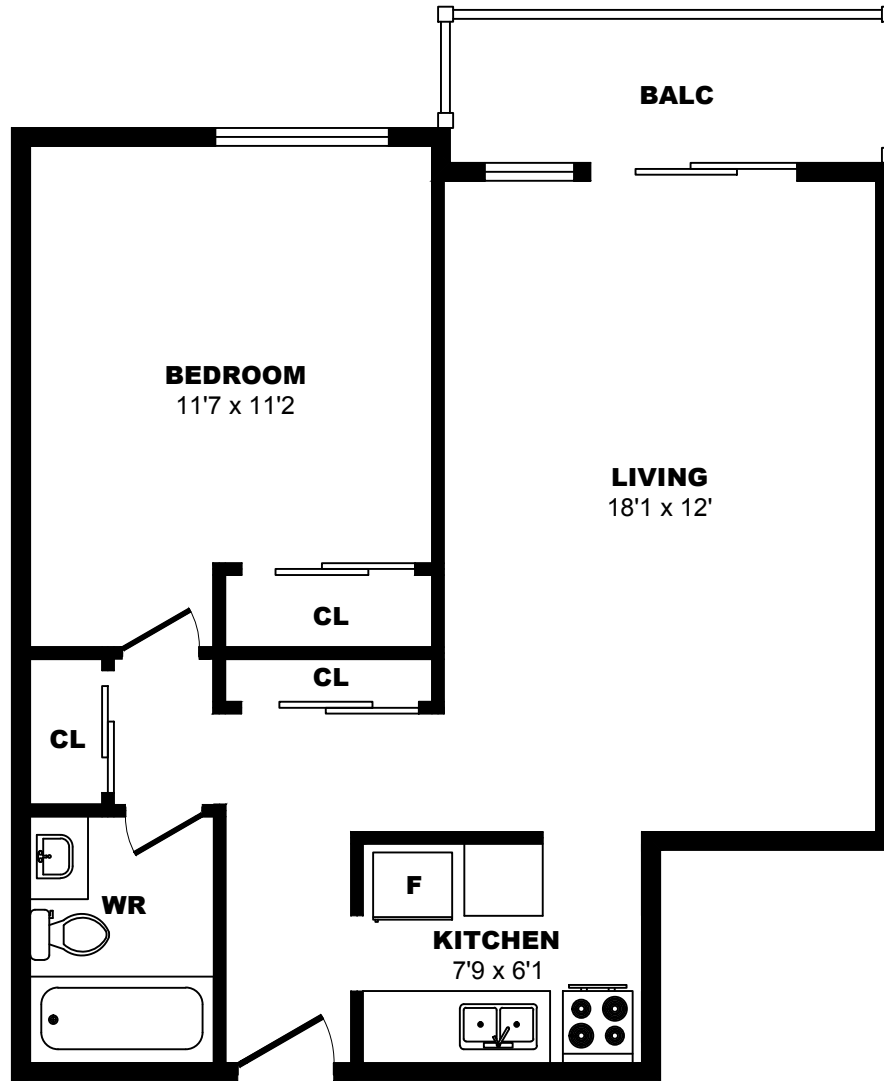

## 430 11th Street, New Westminster - 1 Bdrm E, 720sf

All dimensions are approximate. Sizes and specifications are subject to change without notice E. & O. E.  
All illustrations are artist's concept. Actual usable floor space may vary slightly from stated floor area.

## 430 11th Street, New Westminster - 1 Bdrm F, 630sf

All dimensions are approximate. Sizes and specifications are subject to change without notice E. & O. E.  
All illustrations are artist's concept. Actual usable floor space may vary slightly from stated floor area.