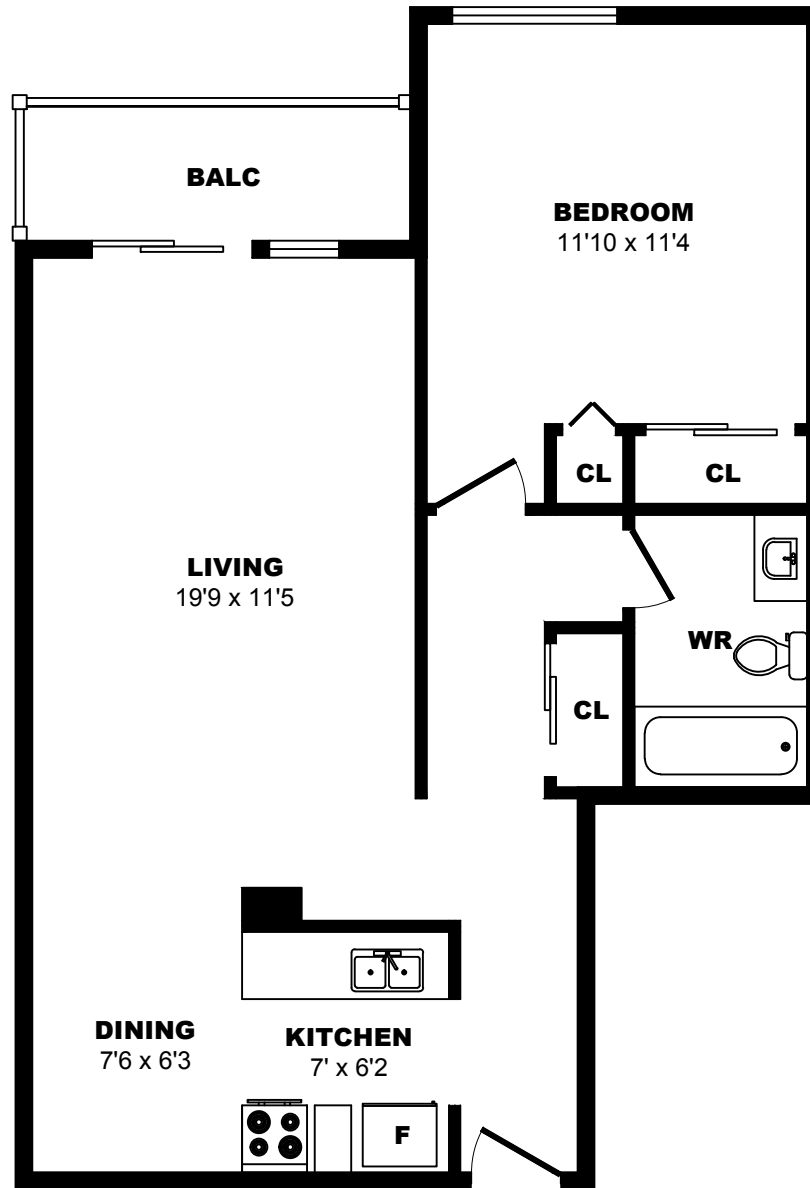

## 430 11th Street, New Westminster - Bachelor A, 430sf

All dimensions are approximate. Sizes and specifications are subject to change without notice E. & O. E.  
All illustrations are artist's concept. Actual usable floor space may vary slightly from stated floor area.

## 430 11th Street, New Westminster - 1 Bdrm A, 660sf

All dimensions are approximate. Sizes and specifications are subject to change without notice E. & O. E.  
All illustrations are artist's concept. Actual usable floor space may vary slightly from stated floor area.

## 430 11th Street, New Westminster - 1 Bdrm B, 740sf

All dimensions are approximate. Sizes and specifications are subject to change without notice E. & O. E.  
 All illustrations are artist's concept. Actual usable floor space may vary slightly from stated floor area.

## 430 11th Street, New Westminster - 1 Bdrm C, 590sf

All dimensions are approximate. Sizes and specifications are subject to change without notice E. & O. E.  
All illustrations are artist's concept. Actual usable floor space may vary slightly from stated floor area.