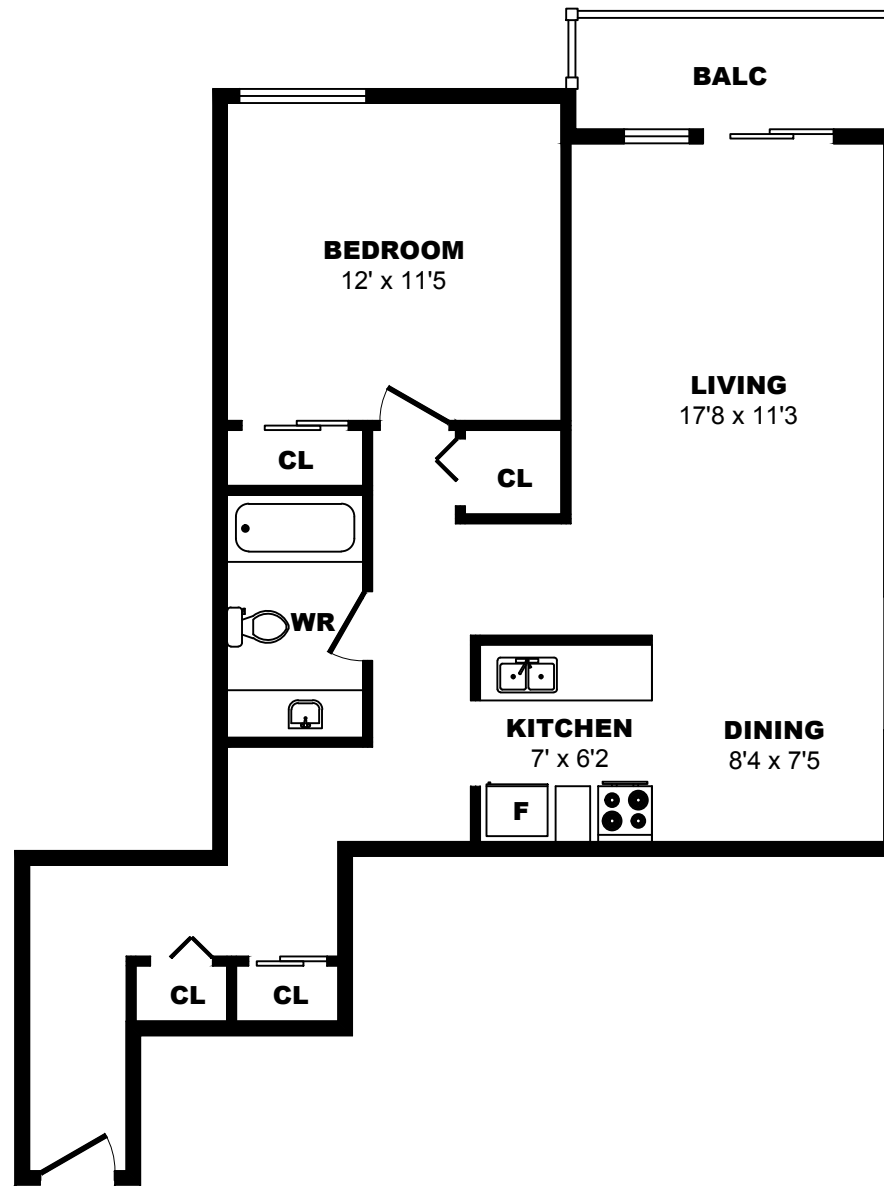

## 430 11th Street, New Westminster - Bachelor A, 430sf

All dimensions are approximate. Sizes and specifications are subject to change without notice E. & O. E.  
All illustrations are artist's concept. Actual usable floor space may vary slightly from stated floor area.

## 430 11th Street, New Westminster - 1 Bdrm A, 660sf

All dimensions are approximate. Sizes and specifications are subject to change without notice E. & O. E.  
All illustrations are artist's concept. Actual usable floor space may vary slightly from stated floor area.

## 430 11th Street, New Westminster - 1 Bdrm B, 740sf

All dimensions are approximate. Sizes and specifications are subject to change without notice E. & O. E.  
 All illustrations are artist's concept. Actual usable floor space may vary slightly from stated floor area.

## 430 11th Street, New Westminster - 1 Bdrm C, 590sf

All dimensions are approximate. Sizes and specifications are subject to change without notice E. & O. E.  
All illustrations are artist's concept. Actual usable floor space may vary slightly from stated floor area.