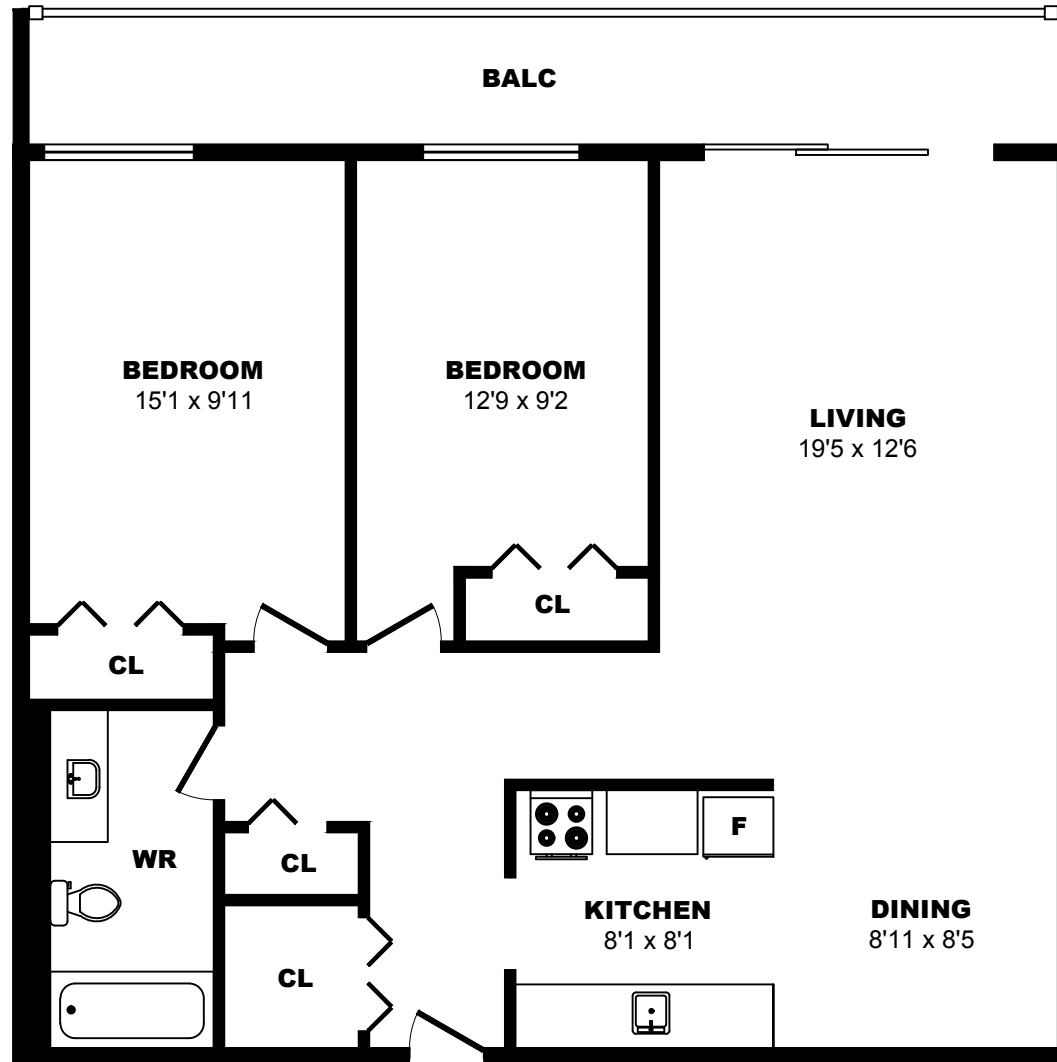

3501 Savannah Ave, Saanich - 1 Bdrm A, 660sf

All dimensions are approximate. Sizes and specifications are subject to change without notice E. & O. E.
All illustrations are artist's concept. Actual usable floor space may vary slightly from stated floor area.

3501 Savannah Ave, Saanich - 1 Bdrm B, 780sf

All dimensions are approximate. Sizes and specifications are subject to change without notice E. & O. E.
All illustrations are artist's concept. Actual usable floor space may vary slightly from stated floor area.

3501 Savannah Ave, Saanich - 2 Bdrm A, 970sf

All dimensions are approximate. Sizes and specifications are subject to change without notice E. & O. E.
All illustrations are artist's concept. Actual usable floor space may vary slightly from stated floor area.

3501 Savannah Ave, Saanich - 2 Bdrm B, 1010sf

All dimensions are approximate. Sizes and specifications are subject to change without notice E. & O. E.
All illustrations are artist's concept. Actual usable floor space may vary slightly from stated floor area.