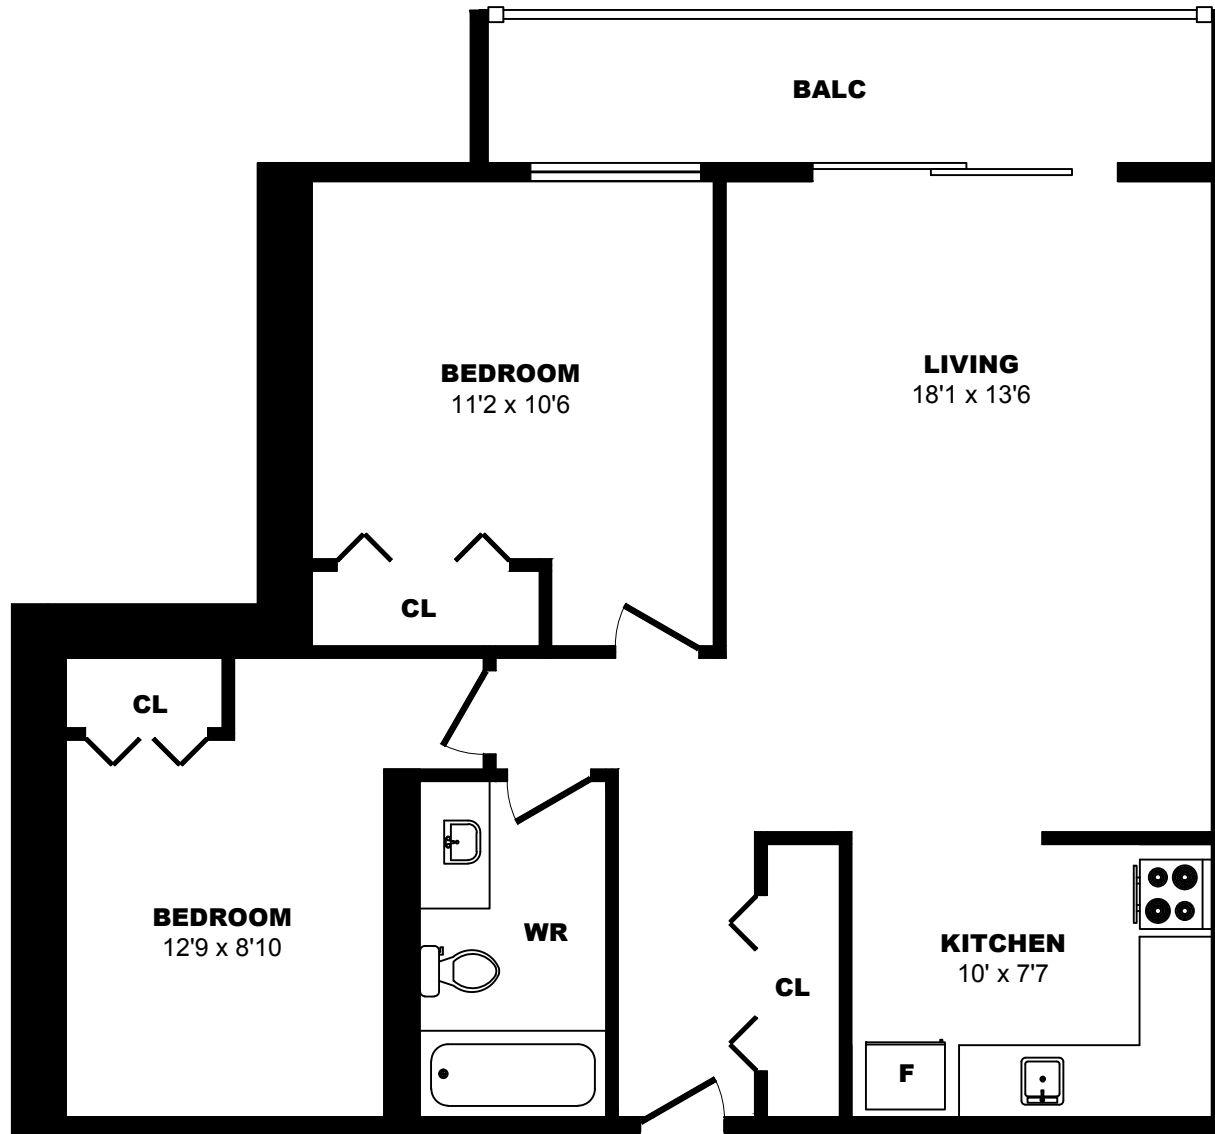

3501 Savannah Ave, Saanich - 1 Bdrm A, 660sf

All dimensions are approximate. Sizes and specifications are subject to change without notice E. & O. E.
All illustrations are artist's concept. Actual usable floor space may vary slightly from stated floor area.

3501 Savannah Ave, Saanich - 2 Bdrm B, 1010sf

All dimensions are approximate. Sizes and specifications are subject to change without notice E. & O. E.
All illustrations are artist's concept. Actual usable floor space may vary slightly from stated floor area.

3501 Savannah Ave, Saanich - 2 Bdrm C, 960sf

All dimensions are approximate. Sizes and specifications are subject to change without notice E. & O. E.
All illustrations are artist's concept. Actual usable floor space may vary slightly from stated floor area.

3501 Savannah Ave, Saanich - 2 Bdrm D, 1030sf

All dimensions are approximate. Sizes and specifications are subject to change without notice E. & O. E.
All illustrations are artist's concept. Actual usable floor space may vary slightly from stated floor area.