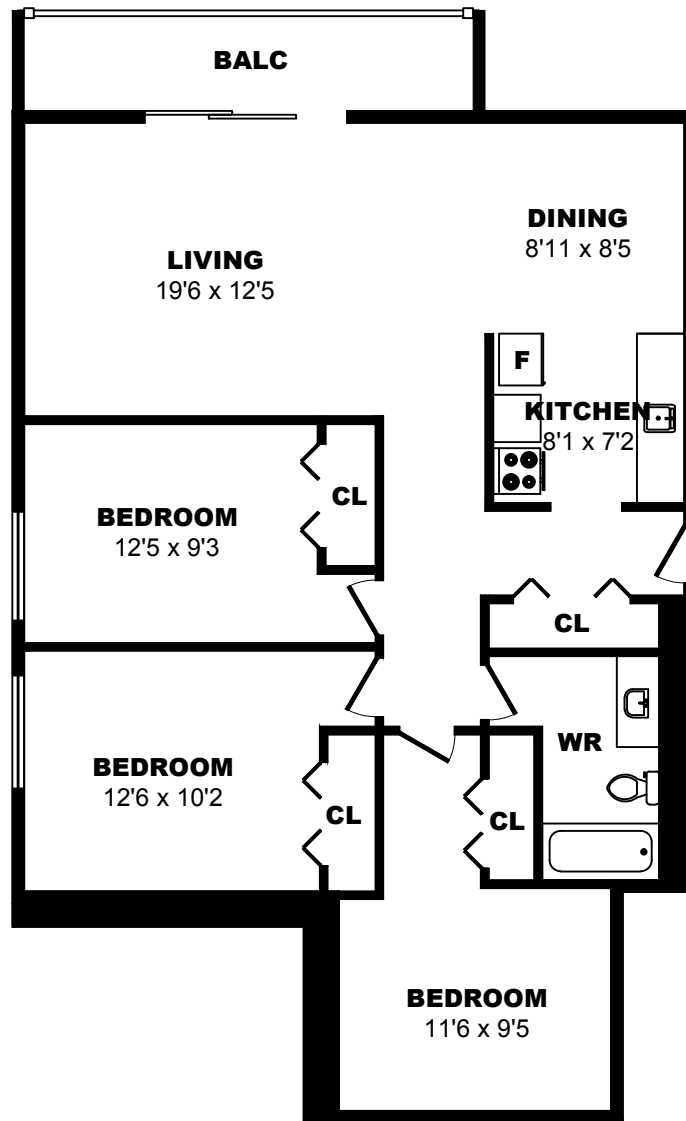

3501 Savannah Ave, Saanich - 1 Bdrm B, 780sf

All dimensions are approximate. Sizes and specifications are subject to change without notice E. & O. E.
All illustrations are artist's concept. Actual usable floor space may vary slightly from stated floor area.

3501 Savannah Ave, Saanich - 2 Bdrm E, 800sf

All dimensions are approximate. Sizes and specifications are subject to change without notice E. & O. E.
All illustrations are artist's concept. Actual usable floor space may vary slightly from stated floor area.

3501 Savannah Ave, Saanich - 2 Bdrm F, 970sf

All dimensions are approximate. Sizes and specifications are subject to change without notice E. & O. E.
 All illustrations are artist's concept. Actual usable floor space may vary slightly from stated floor area.

3501 Savannah Ave, Saanich - 3 Bdrm A, 1140sf

All dimensions are approximate. Sizes and specifications are subject to change without notice E. & O. E.
All illustrations are artist's concept. Actual usable floor space may vary slightly from stated floor area.