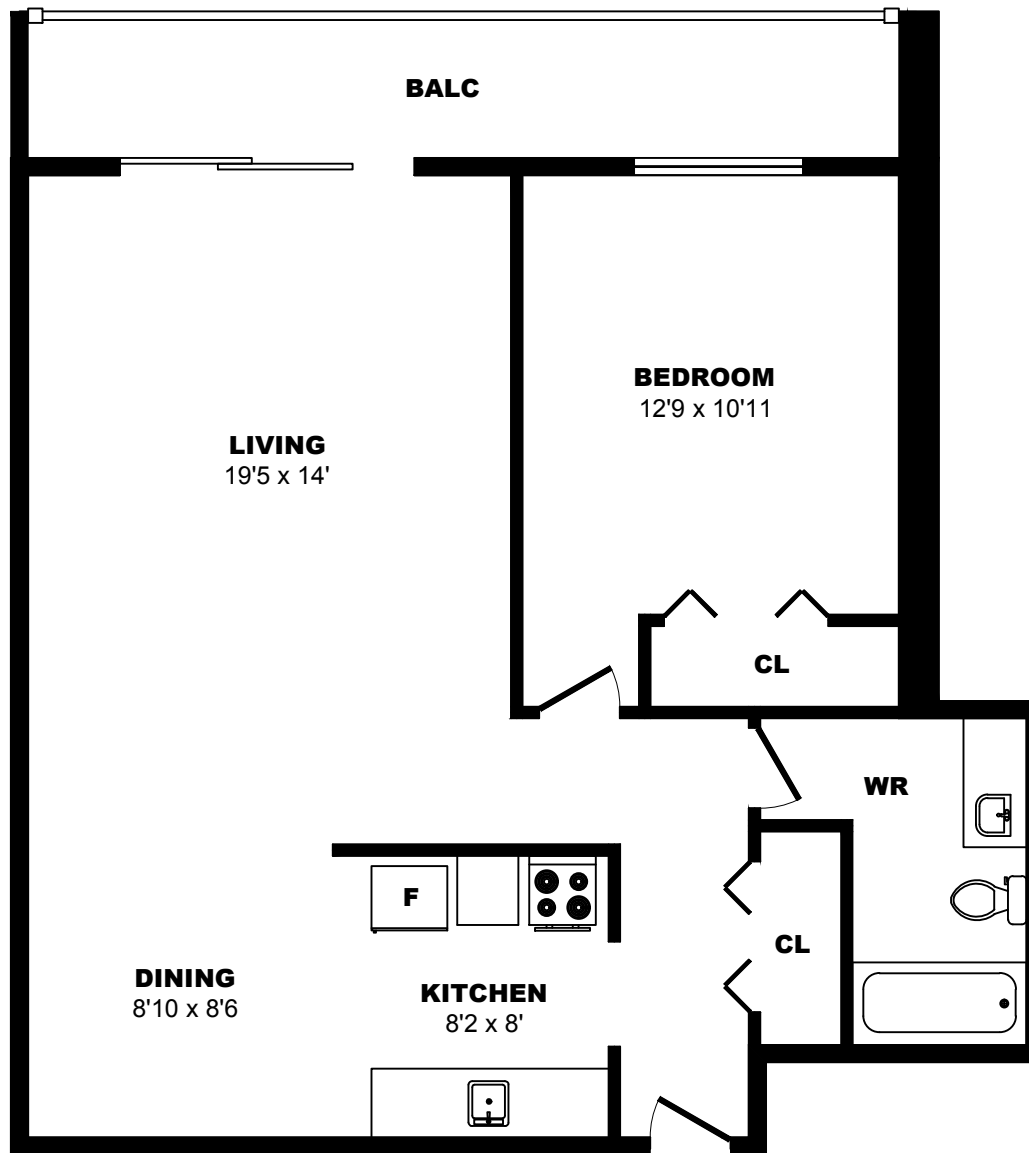

3501 Savannah Ave, Saanich - 1 Bdrm A, 660sf

All dimensions are approximate. Sizes and specifications are subject to change without notice E. & O. E.
All illustrations are artist's concept. Actual usable floor space may vary slightly from stated floor area.

3501 Savannah Ave, Saanich - 1 Bdrm B, 780sf

All dimensions are approximate. Sizes and specifications are subject to change without notice E. & O. E.
All illustrations are artist's concept. Actual usable floor space may vary slightly from stated floor area.

3501 Savannah Ave, Saanich - 2 Bdrm A, 970sf

All dimensions are approximate. Sizes and specifications are subject to change without notice E. & O. E.
All illustrations are artist's concept. Actual usable floor space may vary slightly from stated floor area.

3501 Savannah Ave, Saanich - 2 Bdrm B, 1010sf

All dimensions are approximate. Sizes and specifications are subject to change without notice E. & O. E.
All illustrations are artist's concept. Actual usable floor space may vary slightly from stated floor area.