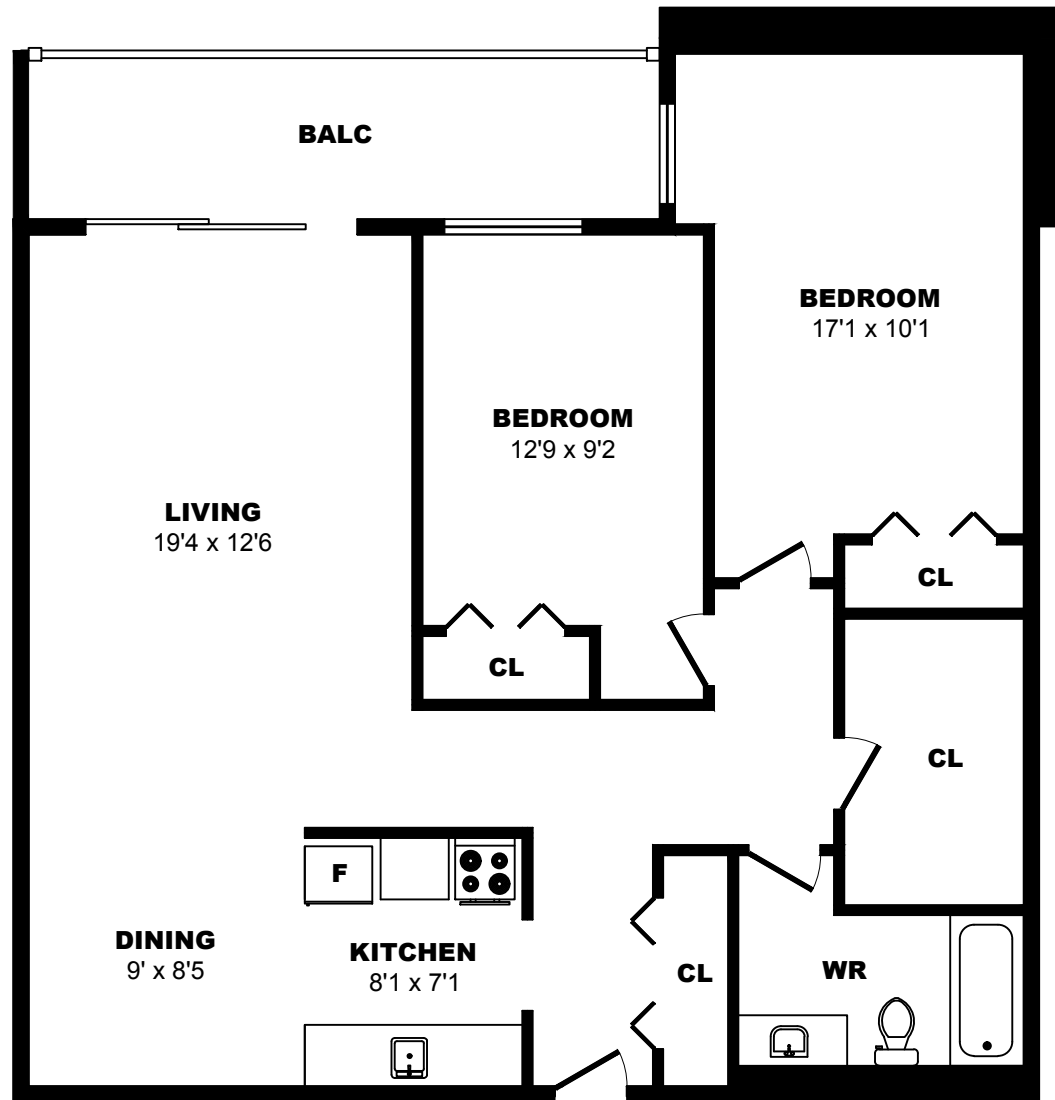

3501 Savannah Ave, Saanich - 1 Bdrm B, 780sf

All dimensions are approximate. Sizes and specifications are subject to change without notice E. & O. E.
All illustrations are artist's concept. Actual usable floor space may vary slightly from stated floor area.

3501 Savannah Ave, Saanich - 2 Bdrm A, 970sf

All dimensions are approximate. Sizes and specifications are subject to change without notice E. & O. E.
All illustrations are artist's concept. Actual usable floor space may vary slightly from stated floor area.

3501 Savannah Ave, Saanich - 2 Bdrm B, 1010sf

All dimensions are approximate. Sizes and specifications are subject to change without notice E. & O. E.
All illustrations are artist's concept. Actual usable floor space may vary slightly from stated floor area.

3501 Savannah Ave, Saanich - 2 Bdrm C, 960sf

All dimensions are approximate. Sizes and specifications are subject to change without notice E. & O. E.
All illustrations are artist's concept. Actual usable floor space may vary slightly from stated floor area.