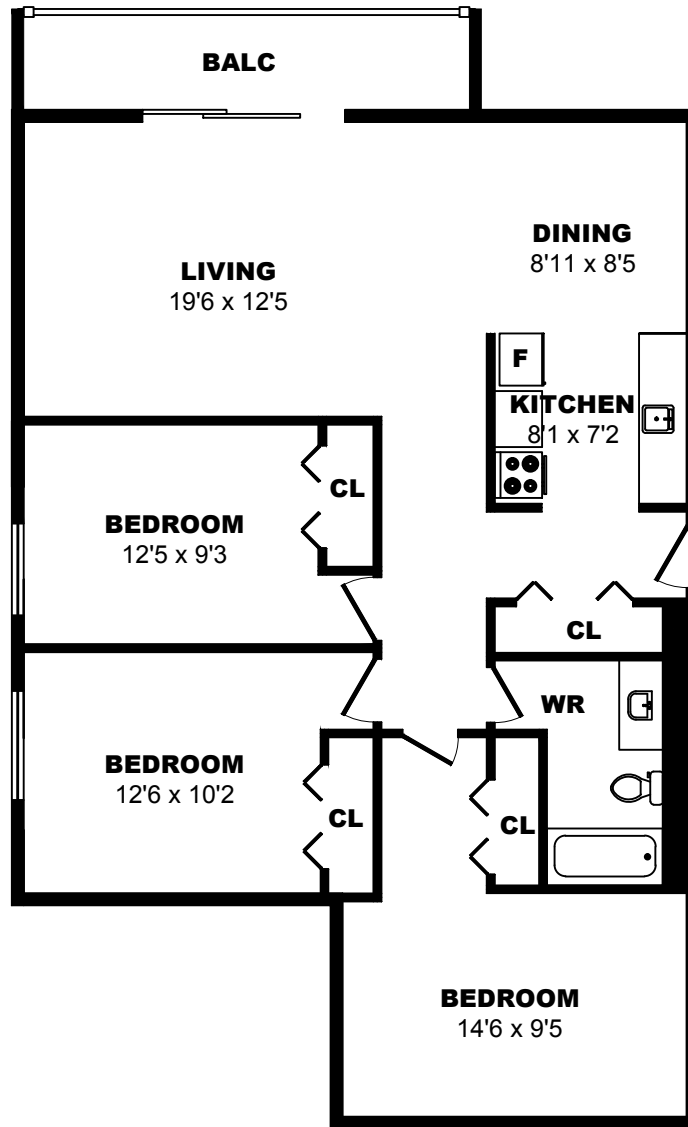

3501 Savannah Ave, Saanich - 1 Bdrm B, 780sf

All dimensions are approximate. Sizes and specifications are subject to change without notice E. & O. E.
All illustrations are artist's concept. Actual usable floor space may vary slightly from stated floor area.

3501 Savannah Ave, Saanich - 2 Bdrm D, 1030sf

All dimensions are approximate. Sizes and specifications are subject to change without notice E. & O. E.
All illustrations are artist's concept. Actual usable floor space may vary slightly from stated floor area.

3501 Savannah Ave, Saanich - 2 Bdrm E, 800sf

All dimensions are approximate. Sizes and specifications are subject to change without notice E. & O. E.
All illustrations are artist's concept. Actual usable floor space may vary slightly from stated floor area.

3501 Savannah Ave, Saanich - 2 Bdrm F, 970sf

All dimensions are approximate. Sizes and specifications are subject to change without notice E. & O. E.
 All illustrations are artist's concept. Actual usable floor space may vary slightly from stated floor area.