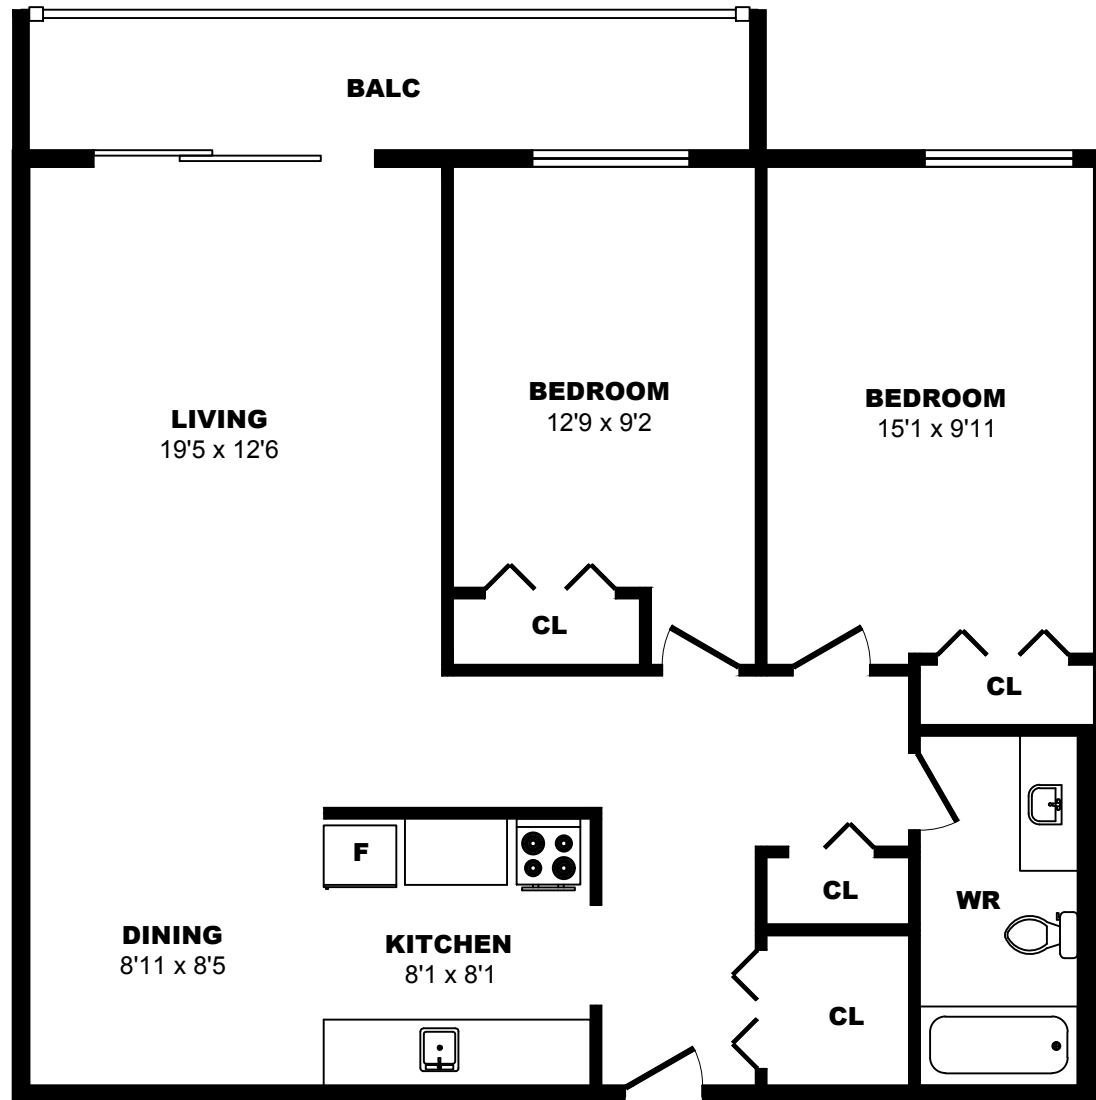

3501 Savannah Ave, Saanich - 1 Bdrm A, 660sf

All dimensions are approximate. Sizes and specifications are subject to change without notice E. & O. E.
All illustrations are artist's concept. Actual usable floor space may vary slightly from stated floor area.

3501 Savannah Ave, Saanich - 1 Bdrm B, 780sf

All dimensions are approximate. Sizes and specifications are subject to change without notice E. & O. E.
All illustrations are artist's concept. Actual usable floor space may vary slightly from stated floor area.

3501 Savannah Ave, Saanich - 2 Bdrm A, 970sf

All dimensions are approximate. Sizes and specifications are subject to change without notice E. & O. E.
All illustrations are artist's concept. Actual usable floor space may vary slightly from stated floor area.

3501 Savannah Ave, Saanich - 2 Bdrm B, 1010sf

All dimensions are approximate. Sizes and specifications are subject to change without notice E. & O. E.
All illustrations are artist's concept. Actual usable floor space may vary slightly from stated floor area.