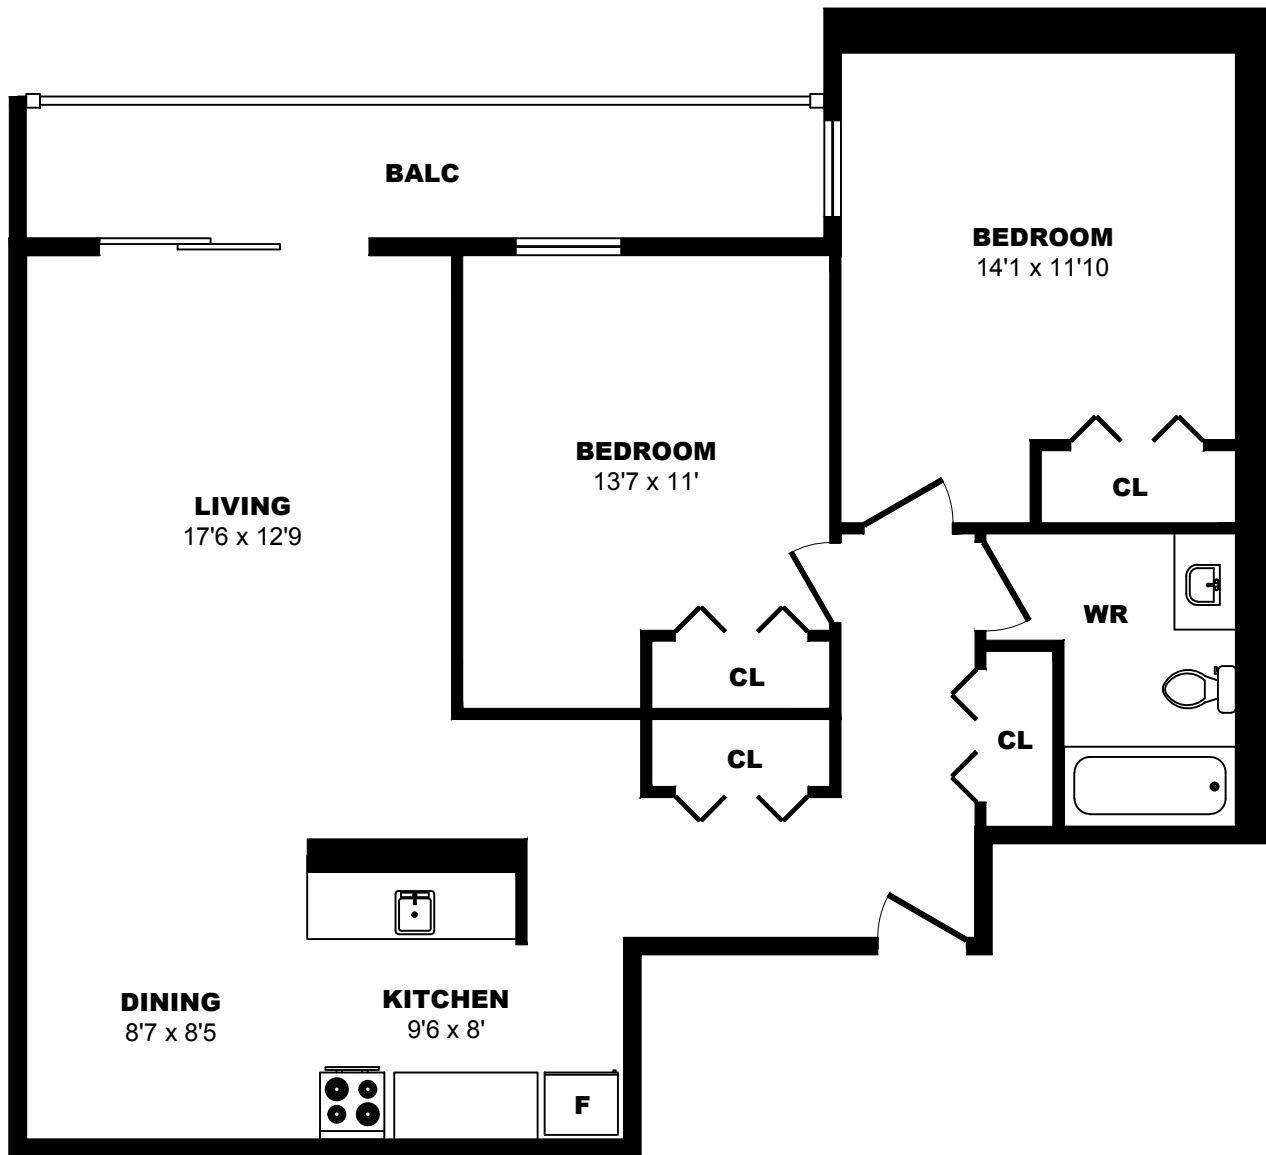

3501 Savannah Ave, Saanich - 2 Bdrm C, 960sf

All dimensions are approximate. Sizes and specifications are subject to change without notice E. & O. E.
All illustrations are artist's concept. Actual usable floor space may vary slightly from stated floor area.

3501 Savannah Ave, Saanich - 2 Bdrm D, 1030sf

All dimensions are approximate. Sizes and specifications are subject to change without notice E. & O. E.
All illustrations are artist's concept. Actual usable floor space may vary slightly from stated floor area.

3501 Savannah Ave, Saanich - 2 Bdrm E, 800sf

All dimensions are approximate. Sizes and specifications are subject to change without notice E. & O. E.
All illustrations are artist's concept. Actual usable floor space may vary slightly from stated floor area.

3501 Savannah Ave, Saanich - 2 Bdrm F, 970sf

All dimensions are approximate. Sizes and specifications are subject to change without notice E. & O. E.
 All illustrations are artist's concept. Actual usable floor space may vary slightly from stated floor area.