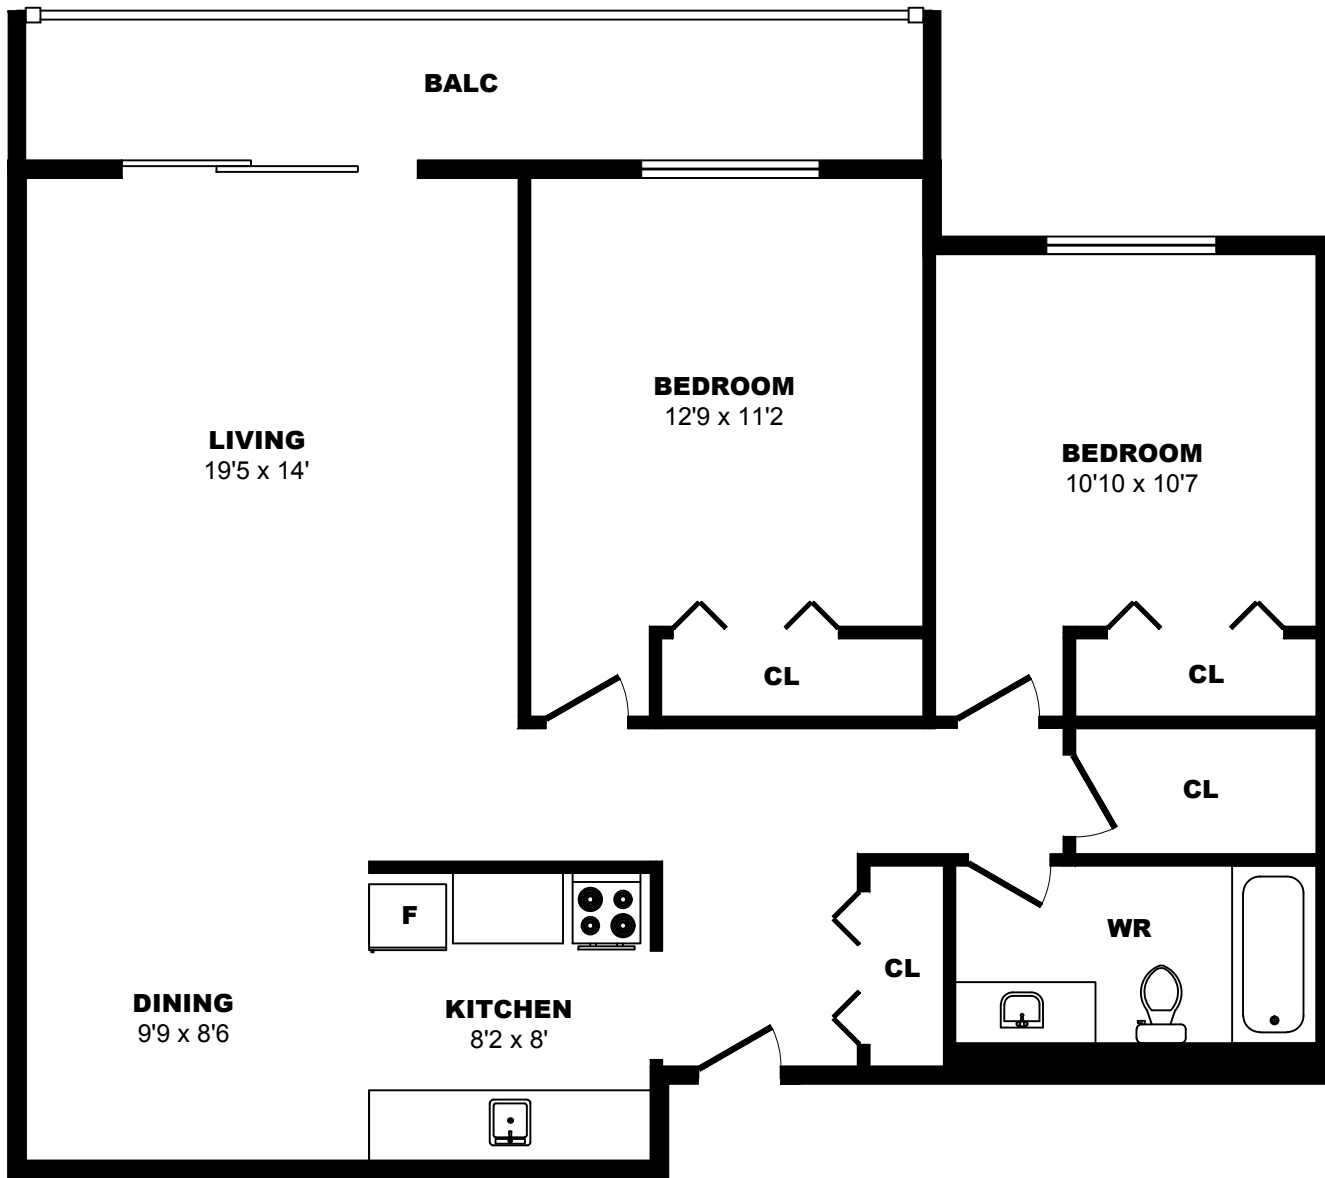

3501 Savannah Ave, Saanich - 1 Bdrm A, 660sf

All dimensions are approximate. Sizes and specifications are subject to change without notice E. & O. E.
All illustrations are artist's concept. Actual usable floor space may vary slightly from stated floor area.

3501 Savannah Ave, Saanich - 1 Bdrm B, 780sf

All dimensions are approximate. Sizes and specifications are subject to change without notice E. & O. E.
All illustrations are artist's concept. Actual usable floor space may vary slightly from stated floor area.

3501 Savannah Ave, Saanich - 2 Bdrm A, 970sf

All dimensions are approximate. Sizes and specifications are subject to change without notice E. & O. E.
All illustrations are artist's concept. Actual usable floor space may vary slightly from stated floor area.

3501 Savannah Ave, Saanich - 2 Bdrm B, 1010sf

All dimensions are approximate. Sizes and specifications are subject to change without notice E. & O. E.
All illustrations are artist's concept. Actual usable floor space may vary slightly from stated floor area.