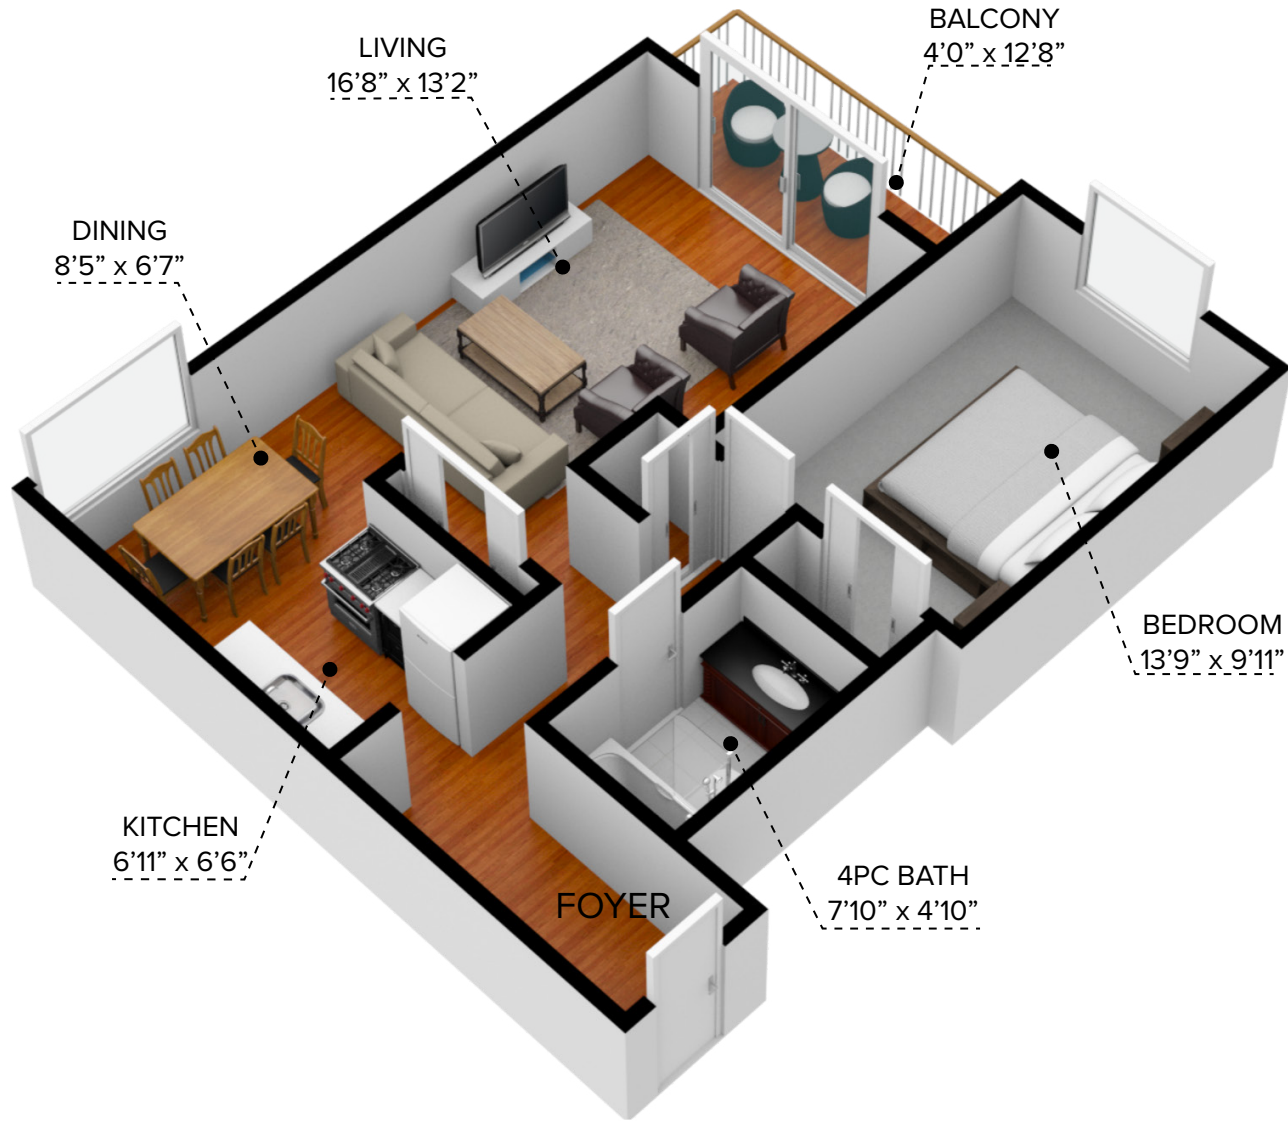

Vista Terrace

7465 13th Avenue, New Westminster

All dimensions are approximate and no responsibility is taken for any error, omission or misstatement. Size and specifications are subject to change without notice. This plan is for illustrative purposes only and should be used as such.

CANADIAN APARTMENT
PROPERTIES • REIT

10465-1A - 1 Bedroom (668 sq.ft.)