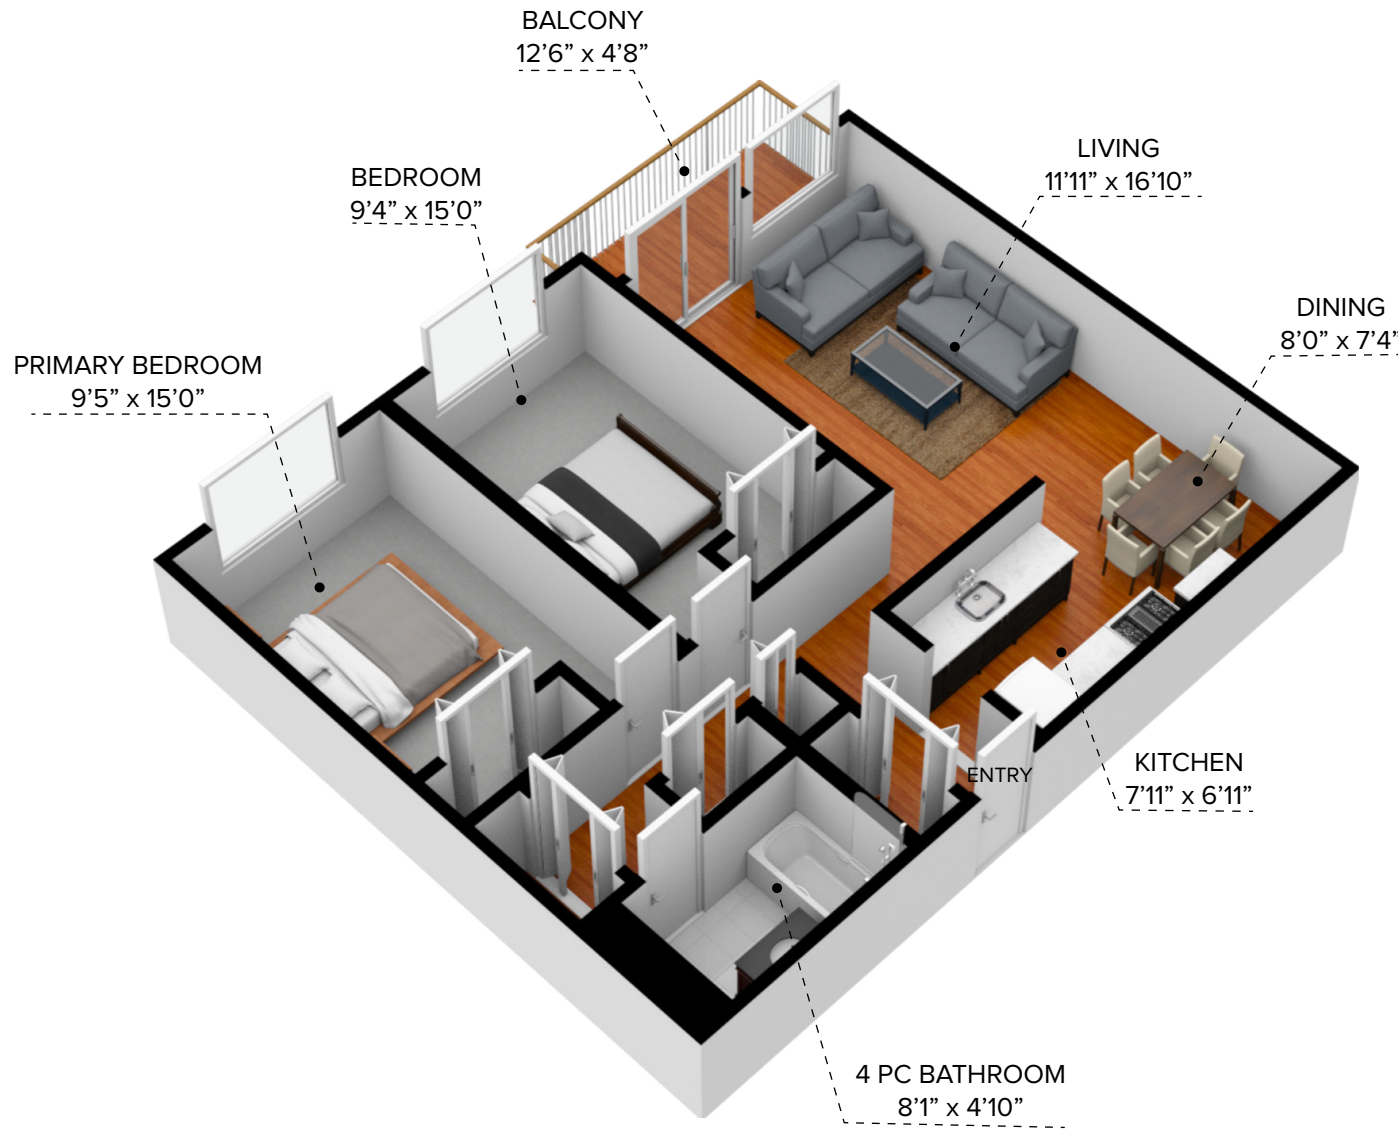

# Colonial House Apartments

435 Ash Street, New Westminster, BC

All dimensions are approximate and no responsibility is taken for any error, omission or misstatement. Size and specifications are subject to change without notice. This plan is for illustrative purposes only and should be used as such.

CANADIAN APARTMENT  
PROPERTIES • REIT

**10435-1A - 1 Bedroom (636 sq.ft.)**