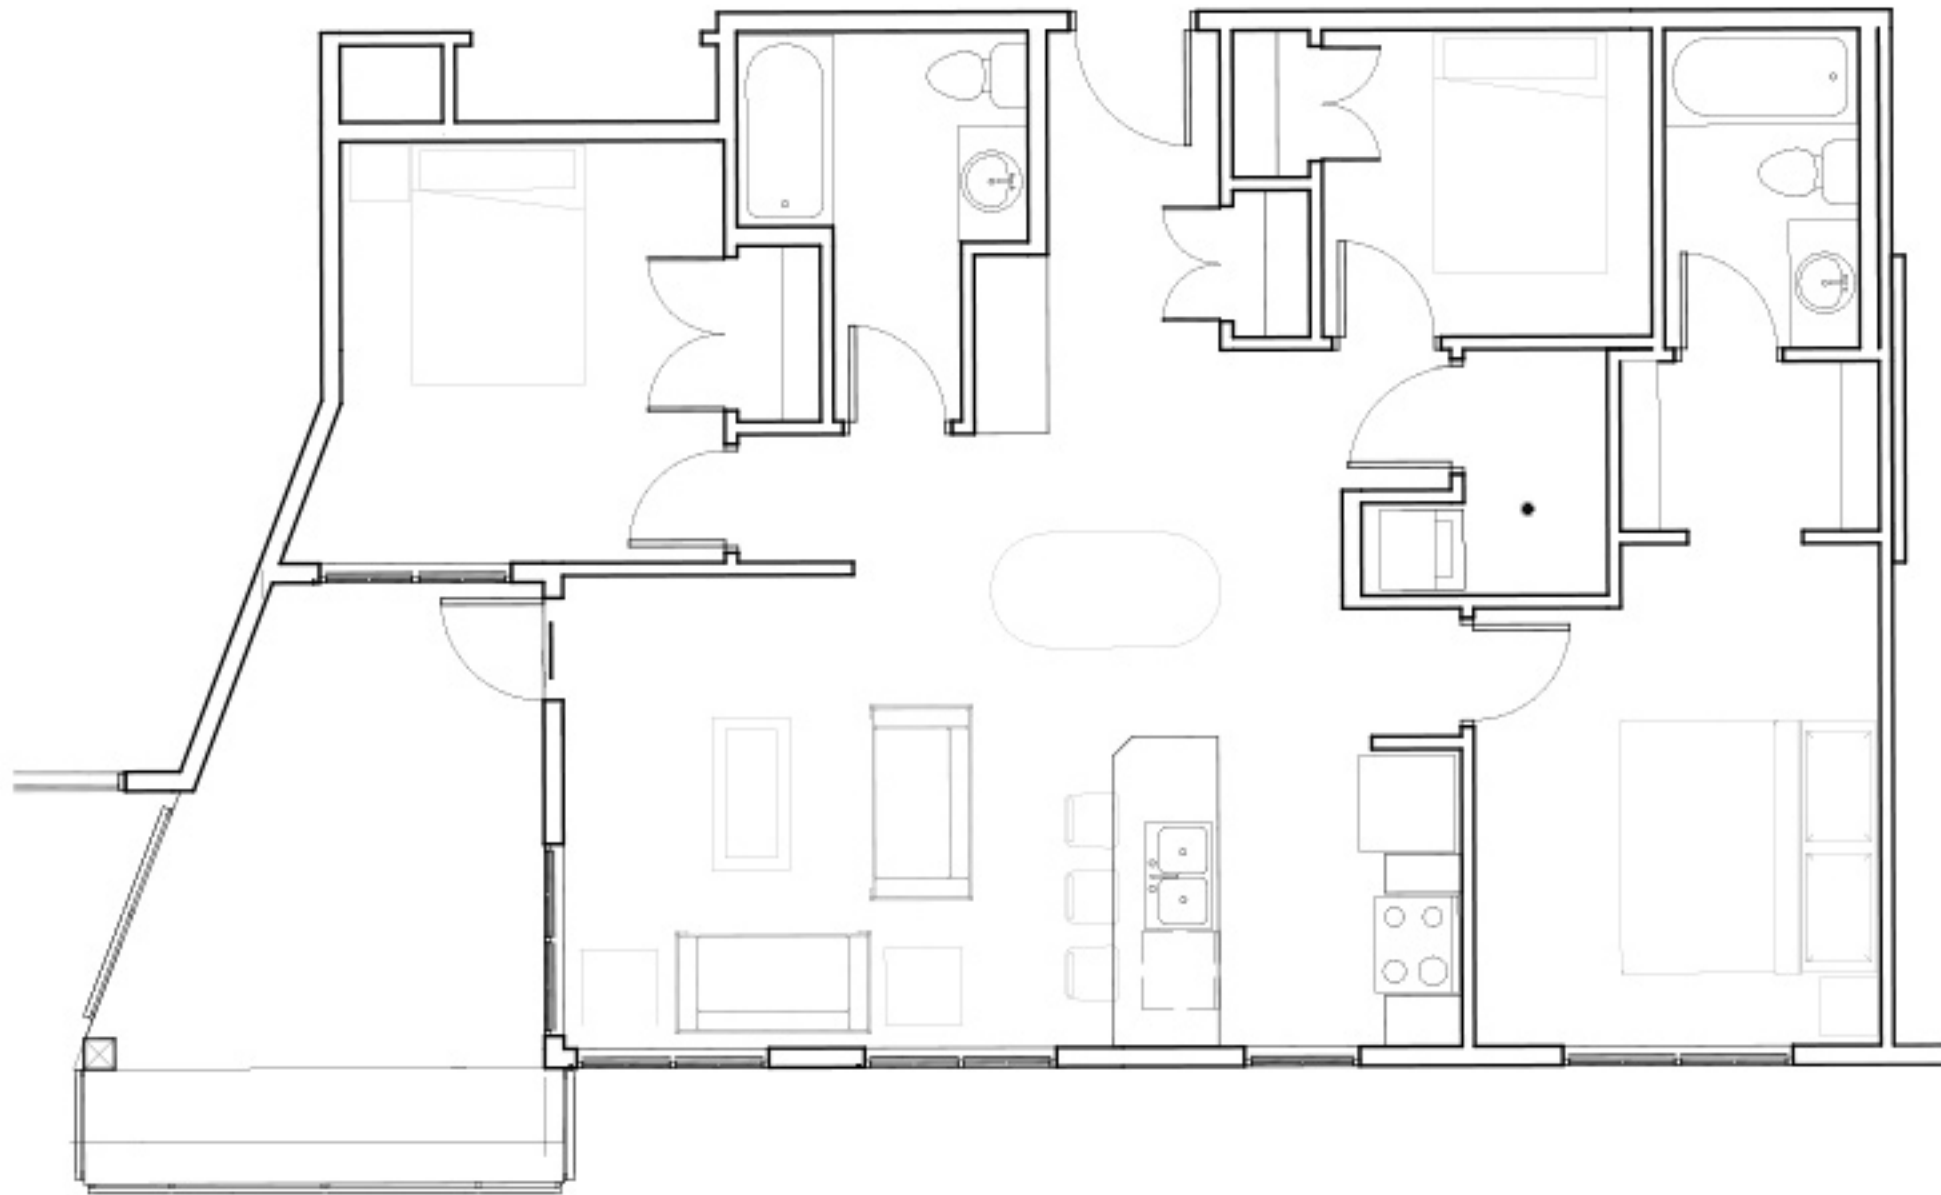

## 5363 - 201 Street, Langley - 3 bdrm, 965 sq ft

All dimensions are approximate. Sizes and specifications are subject to change without notice E. & O. E.  
All illustrations are artist's concept. Actual usable floor space may vary slightly from stated floor area.

## 5363 - 201 Street, Langley - 3 bdrm, 1030 sq ft

All dimensions are approximate. Sizes and specifications are subject to change without notice E. & O. E.  
All illustrations are artist's concept. Actual usable floor space may vary slightly from stated floor area.