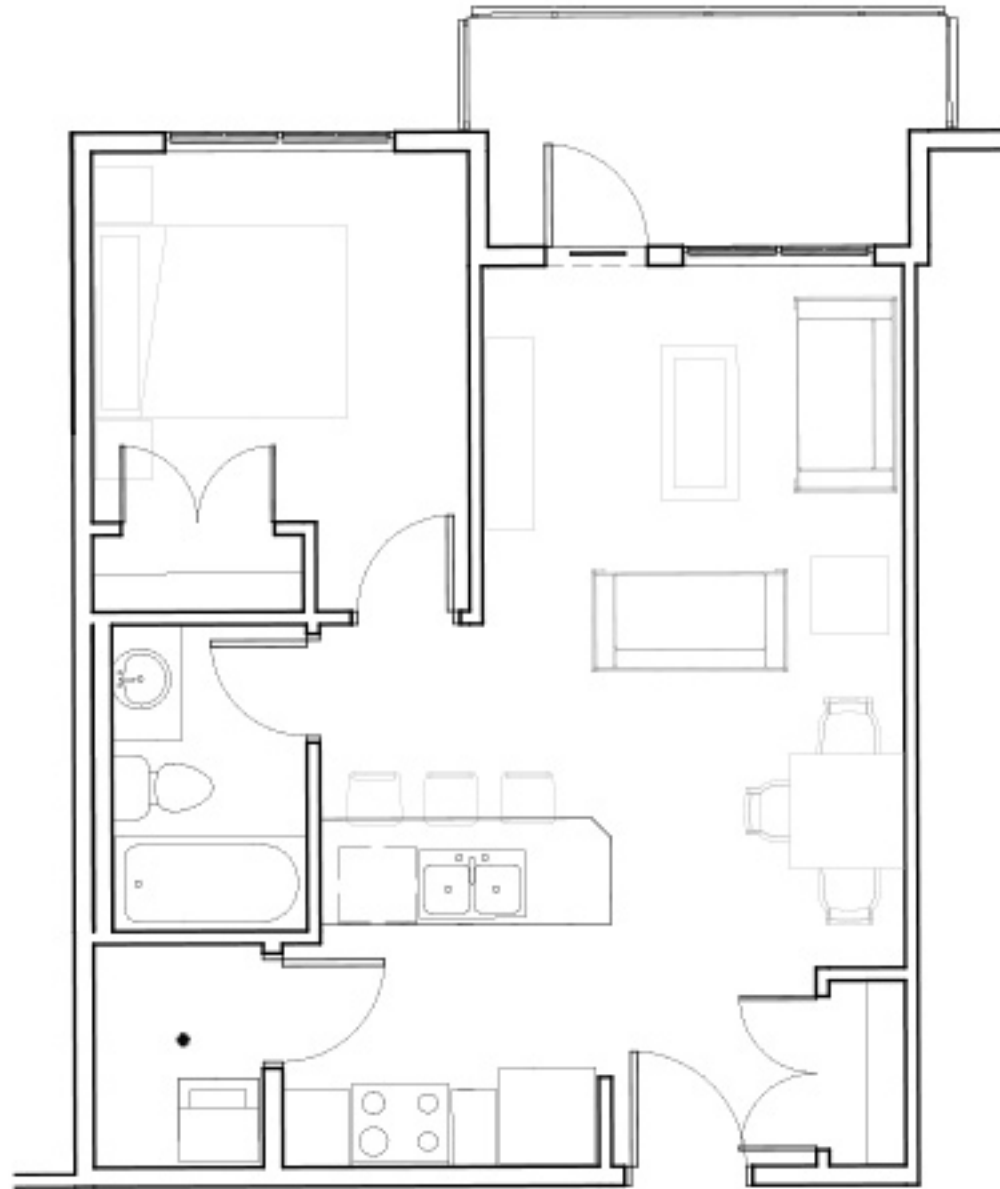

5363 - 201 Street, Langley - 1 bdrm, 585 sq ft

All dimensions are approximate. Sizes and specifications are subject to change without notice E. & O. E.
All illustrations are artist's concept. Actual usable floor space may vary slightly from stated floor area.

5363 - 201 Street, Langley - 1 bdrm, 572 sq ft

All dimensions are approximate. Sizes and specifications are subject to change without notice E. & O. E.
All illustrations are artist's concept. Actual usable floor space may vary slightly from stated floor area.