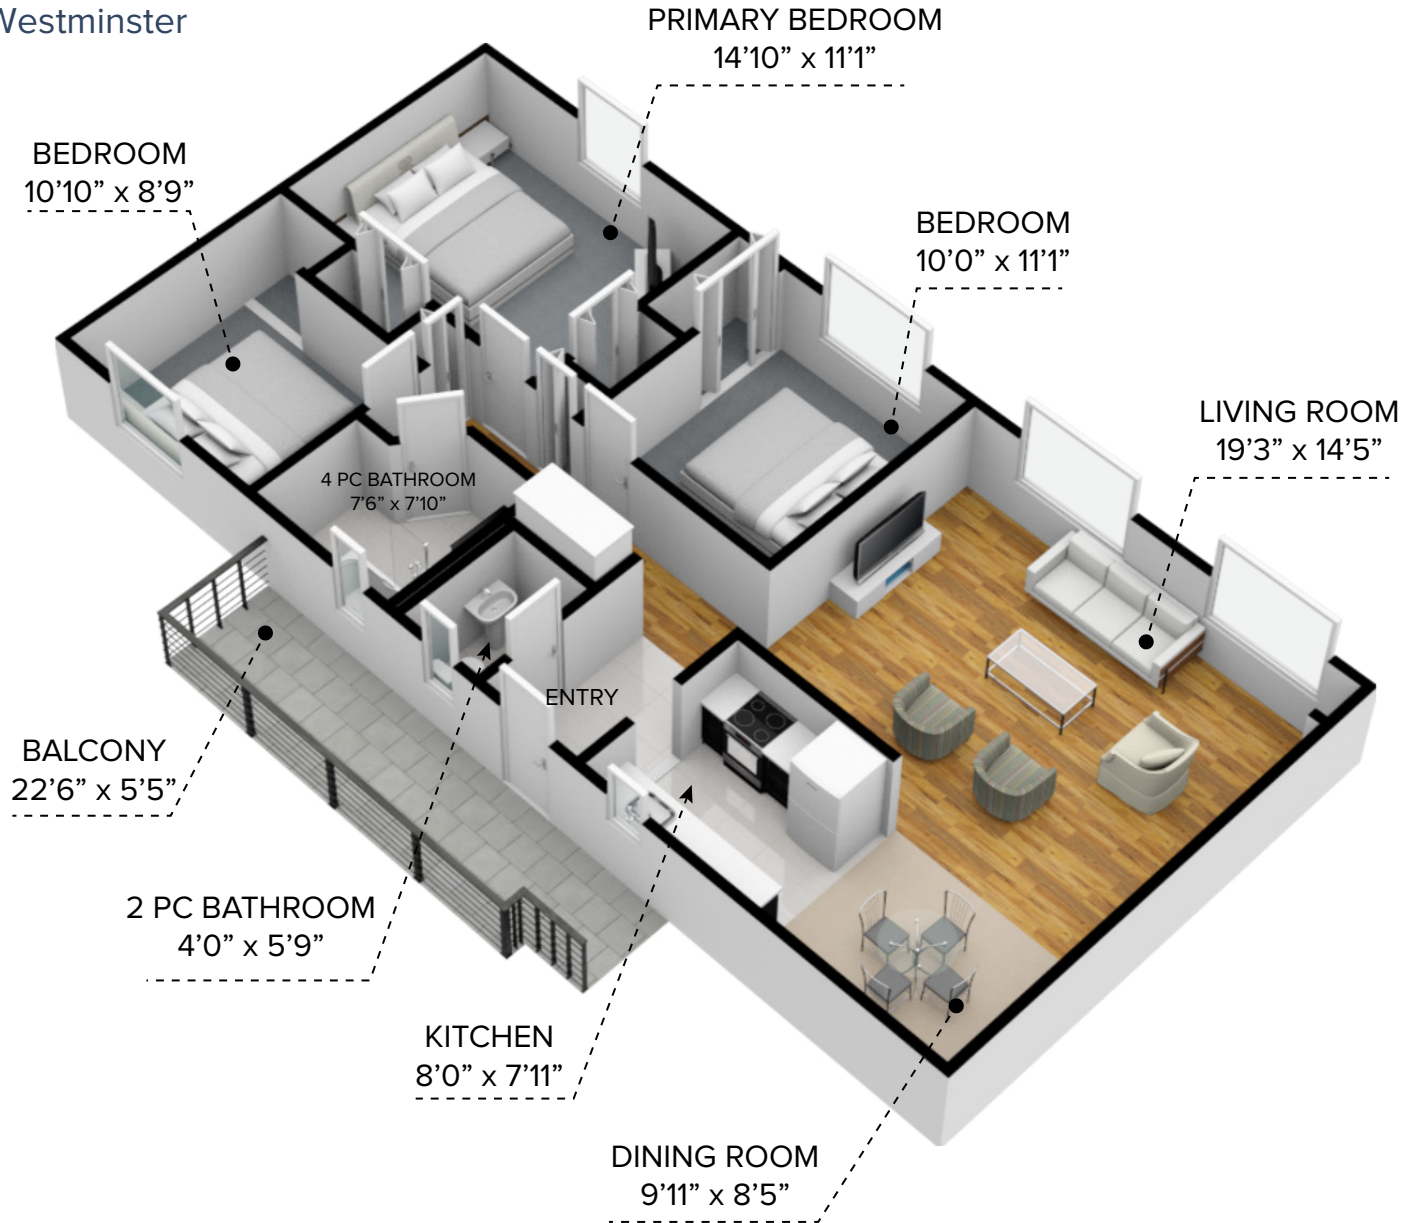

Hillcrest Manor Apartments

1303 - 8 Ave, New Westminster

CAPREIT

F1 - 3 Bedroom (1,161 sq.ft.)

All dimensions are approximate and no responsibility is taken for any error, omission or misstatement. Size and specifications are subject to change without notice. This plan is for illustrative purposes only and should be used as such.