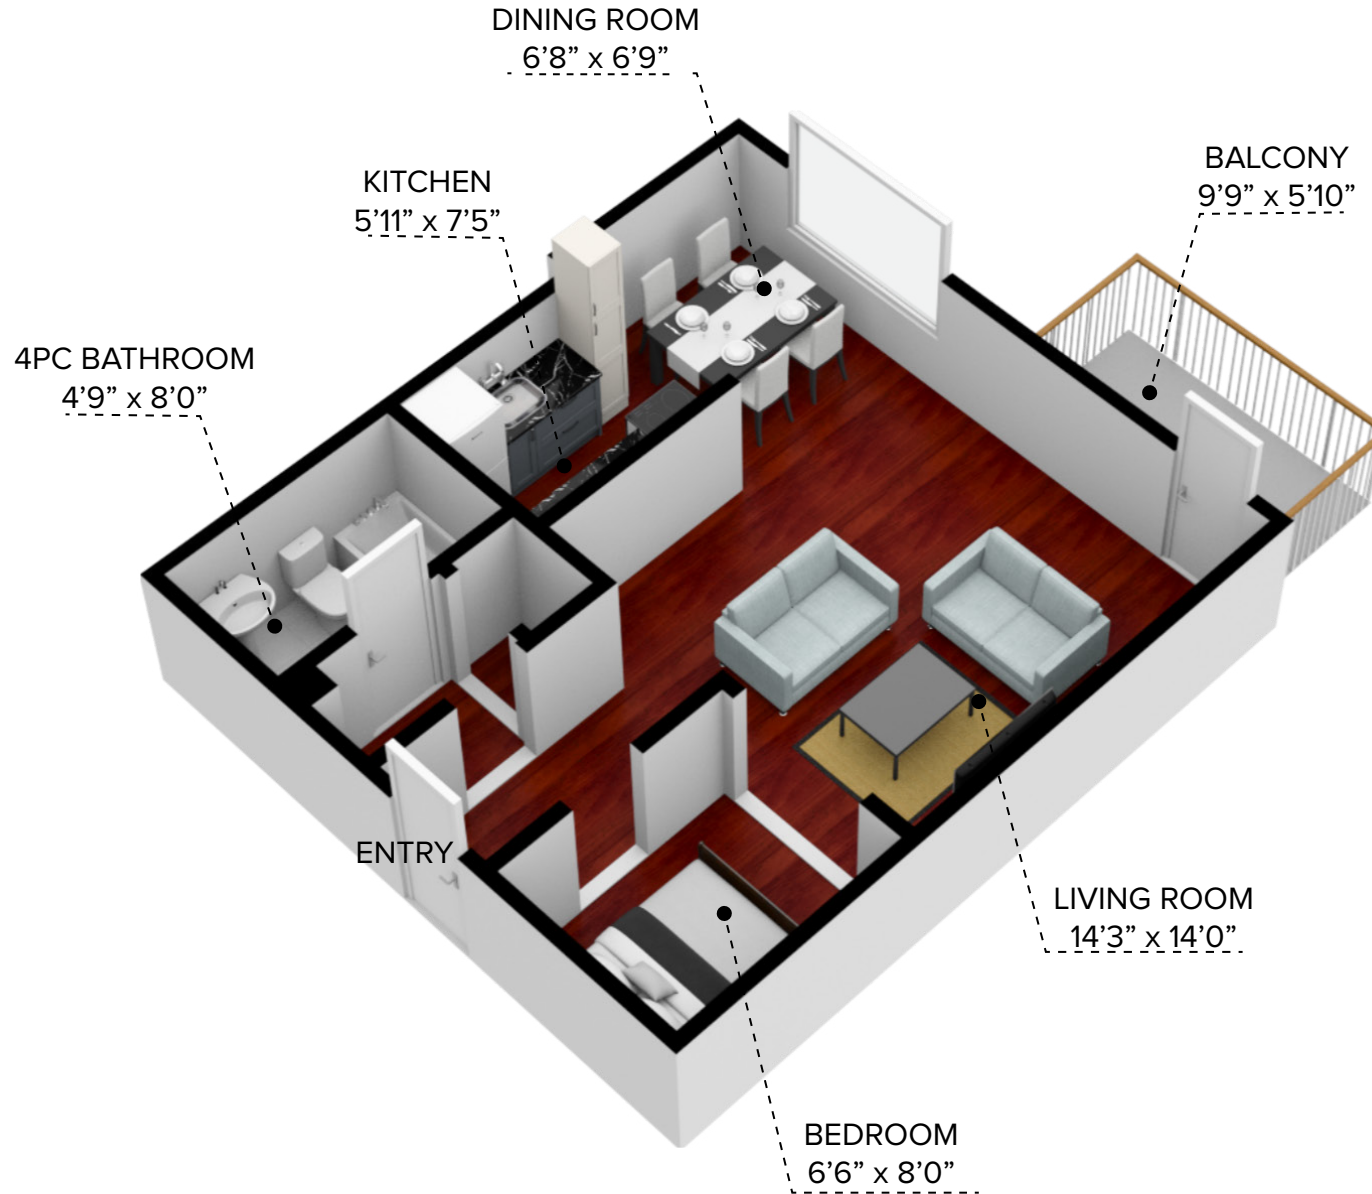

Hillcrest Manor Apartments

1303 - 8 Ave, New Westminster

CAPREIT

A1 - Bachelor (509 sq.ft.)

All dimensions are approximate and no responsibility is taken for any error, omission or misstatement. Size and specifications are subject to change without notice. This plan is for illustrative purposes only and should be used as such.