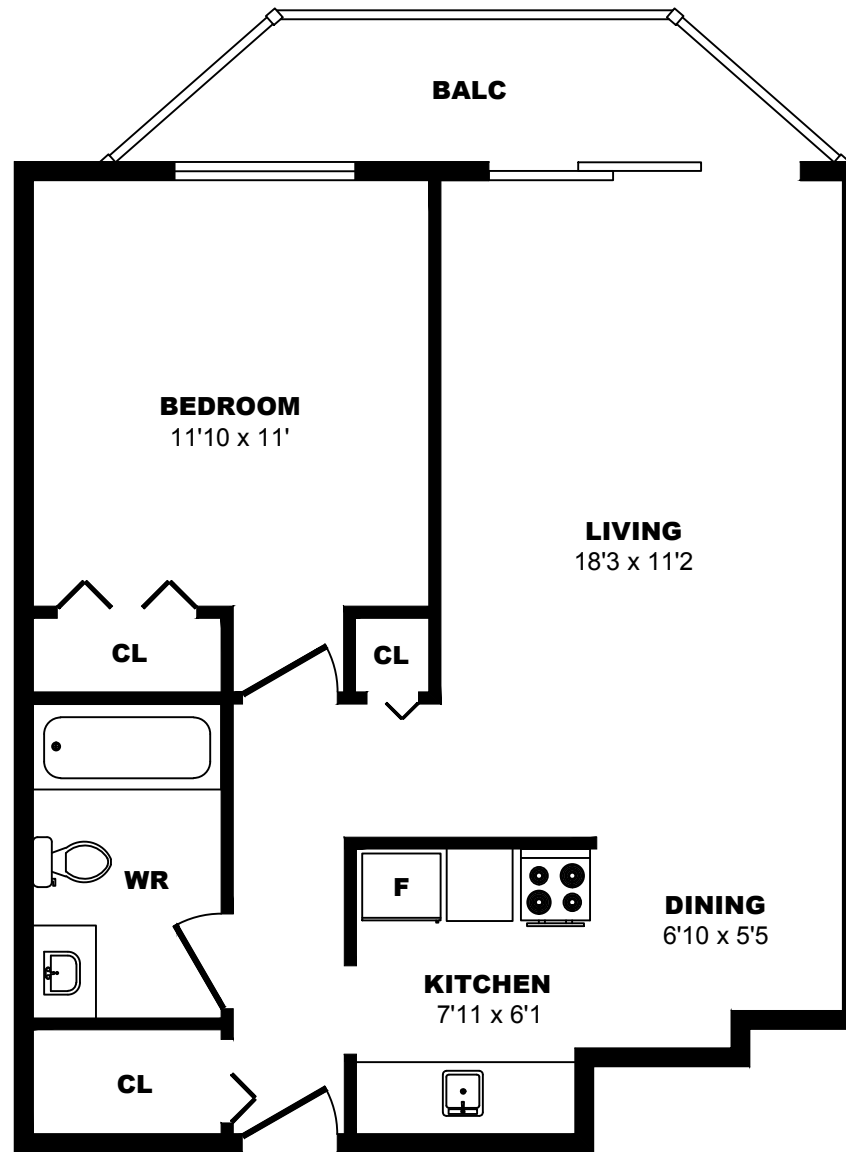

## 200 Gorge Rd W, Saanich - Bachelor A, 510sf

All dimensions are approximate. Sizes and specifications are subject to change without notice E. & O. E.  
All illustrations are artist's concept. Actual usable floor space may vary slightly from stated floor area.

## 200 Gorge Rd W, Saanich - 1 Bdrm A, 1280sf

All dimensions are approximate. Sizes and specifications are subject to change without notice E. & O. E.  
All illustrations are artist's concept. Actual usable floor space may vary slightly from stated floor area.

## 200 Gorge Rd W, Saanich - 1 Bdrm B, 610sf

All dimensions are approximate. Sizes and specifications are subject to change without notice E. & O. E.  
All illustrations are artist's concept. Actual usable floor space may vary slightly from stated floor area.

## 200 Gorge Rd W, Saanich - 1 Bdrm C, 700sf

All dimensions are approximate. Sizes and specifications are subject to change without notice E. & O. E.  
All illustrations are artist's concept. Actual usable floor space may vary slightly from stated floor area.