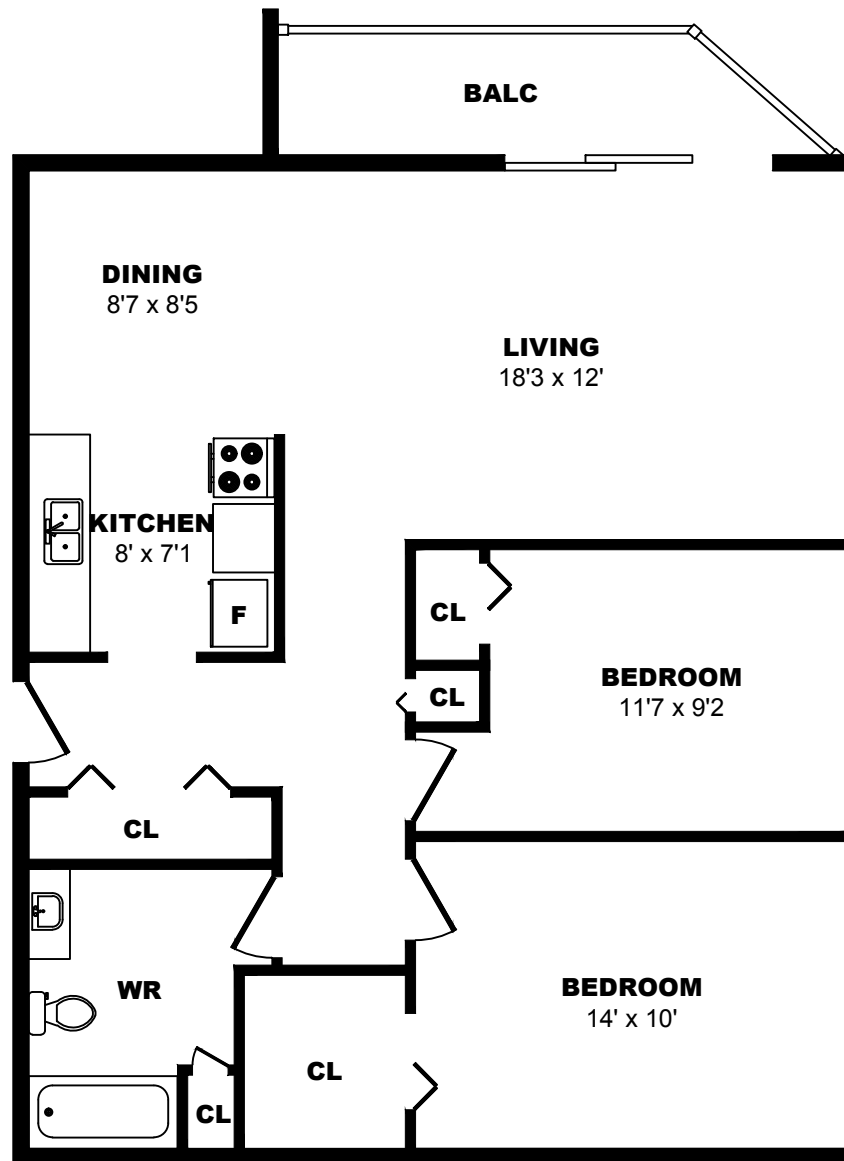

## 200 Gorge Rd W, Saanich - Bachelor A, 510sf

All dimensions are approximate. Sizes and specifications are subject to change without notice E. & O. E.  
All illustrations are artist's concept. Actual usable floor space may vary slightly from stated floor area.

## 200 Gorge Rd W, Saanich - 1 Bdrm A, 1280sf

All dimensions are approximate. Sizes and specifications are subject to change without notice E. & O. E.  
All illustrations are artist's concept. Actual usable floor space may vary slightly from stated floor area.

## 200 Gorge Rd W, Saanich - 1 Bdrm B, 610sf

All dimensions are approximate. Sizes and specifications are subject to change without notice E. & O. E.  
All illustrations are artist's concept. Actual usable floor space may vary slightly from stated floor area.

## 200 Gorge Rd W, Saanich - 1 Bdrm C, 700sf

All dimensions are approximate. Sizes and specifications are subject to change without notice E. & O. E.  
All illustrations are artist's concept. Actual usable floor space may vary slightly from stated floor area.