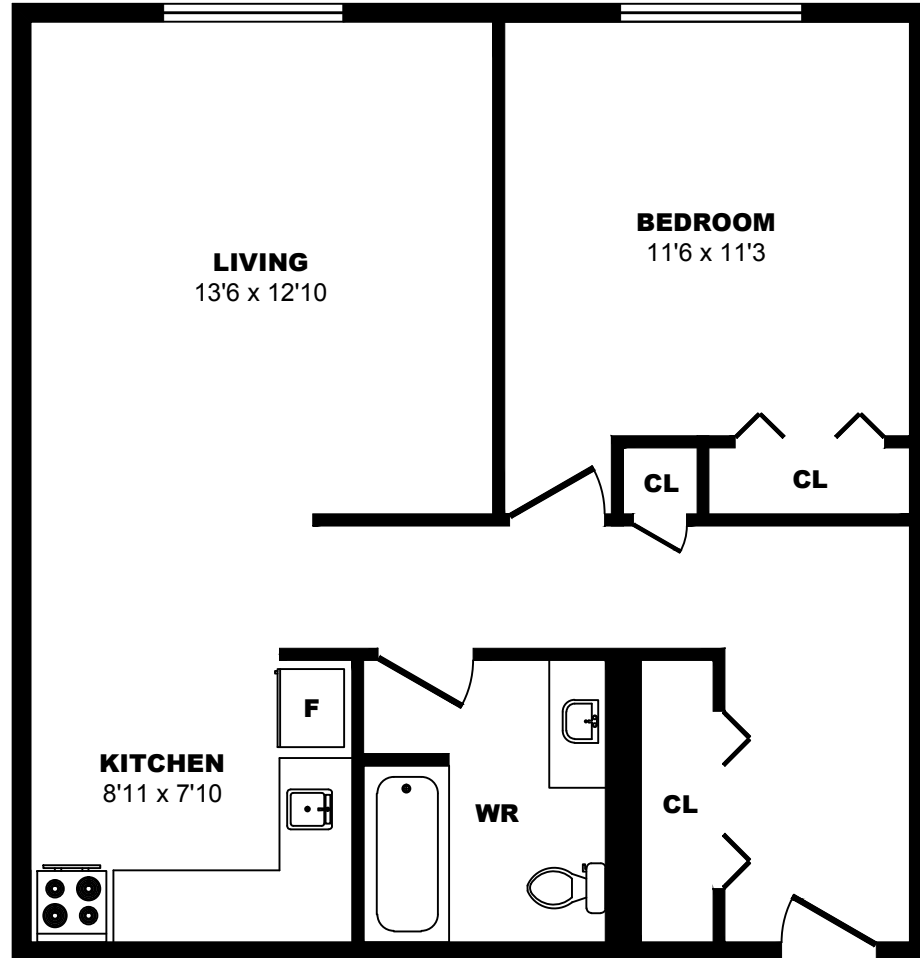

## 200 Gorge Rd W, Saanich - Bachelor A, 510sf

All dimensions are approximate. Sizes and specifications are subject to change without notice E. & O. E.  
All illustrations are artist's concept. Actual usable floor space may vary slightly from stated floor area.

## 200 Gorge Rd W, Saanich - 1 Bdrm A, 1280sf

All dimensions are approximate. Sizes and specifications are subject to change without notice E. & O. E.  
All illustrations are artist's concept. Actual usable floor space may vary slightly from stated floor area.

## 200 Gorge Rd W, Saanich - 1 Bdrm B, 610sf

All dimensions are approximate. Sizes and specifications are subject to change without notice E. & O. E.  
All illustrations are artist's concept. Actual usable floor space may vary slightly from stated floor area.

## 200 Gorge Rd W, Saanich - 1 Bdrm C, 700sf

All dimensions are approximate. Sizes and specifications are subject to change without notice E. & O. E.  
All illustrations are artist's concept. Actual usable floor space may vary slightly from stated floor area.