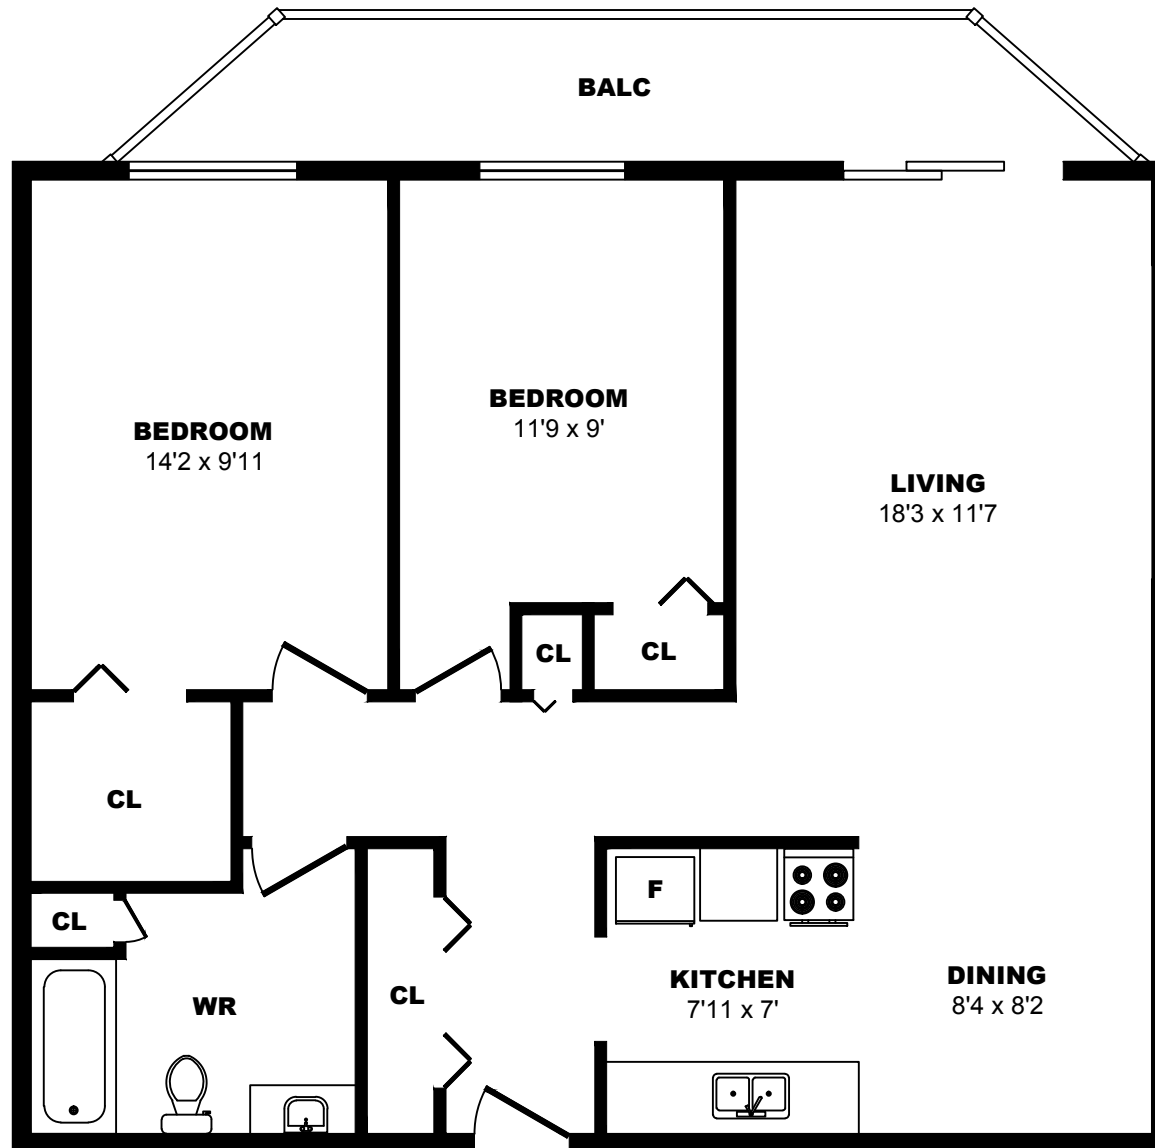

## 200 Gorge Rd W, Saanich - 2 Bdrm D, 860sf

All dimensions are approximate. Sizes and specifications are subject to change without notice E. & O. E.  
All illustrations are artist's concept. Actual usable floor space may vary slightly from stated floor area.

## 200 Gorge Rd W, Saanich - 2 Bdrm E, 920sf

All dimensions are approximate. Sizes and specifications are subject to change without notice E. & O. E.  
All illustrations are artist's concept. Actual usable floor space may vary slightly from stated floor area.

## 200 Gorge Rd W, Saanich - 2 Bdrm F, 780sf

All dimensions are approximate. Sizes and specifications are subject to change without notice E. & O. E.  
All illustrations are artist's concept. Actual usable floor space may vary slightly from stated floor area.

## 200 Gorge Rd W, Saanich - 2 Bdrm G, 890sf

All dimensions are approximate. Sizes and specifications are subject to change without notice E. & O. E. All illustrations are artist's concept. Actual usable floor space may vary slightly from stated floor area.