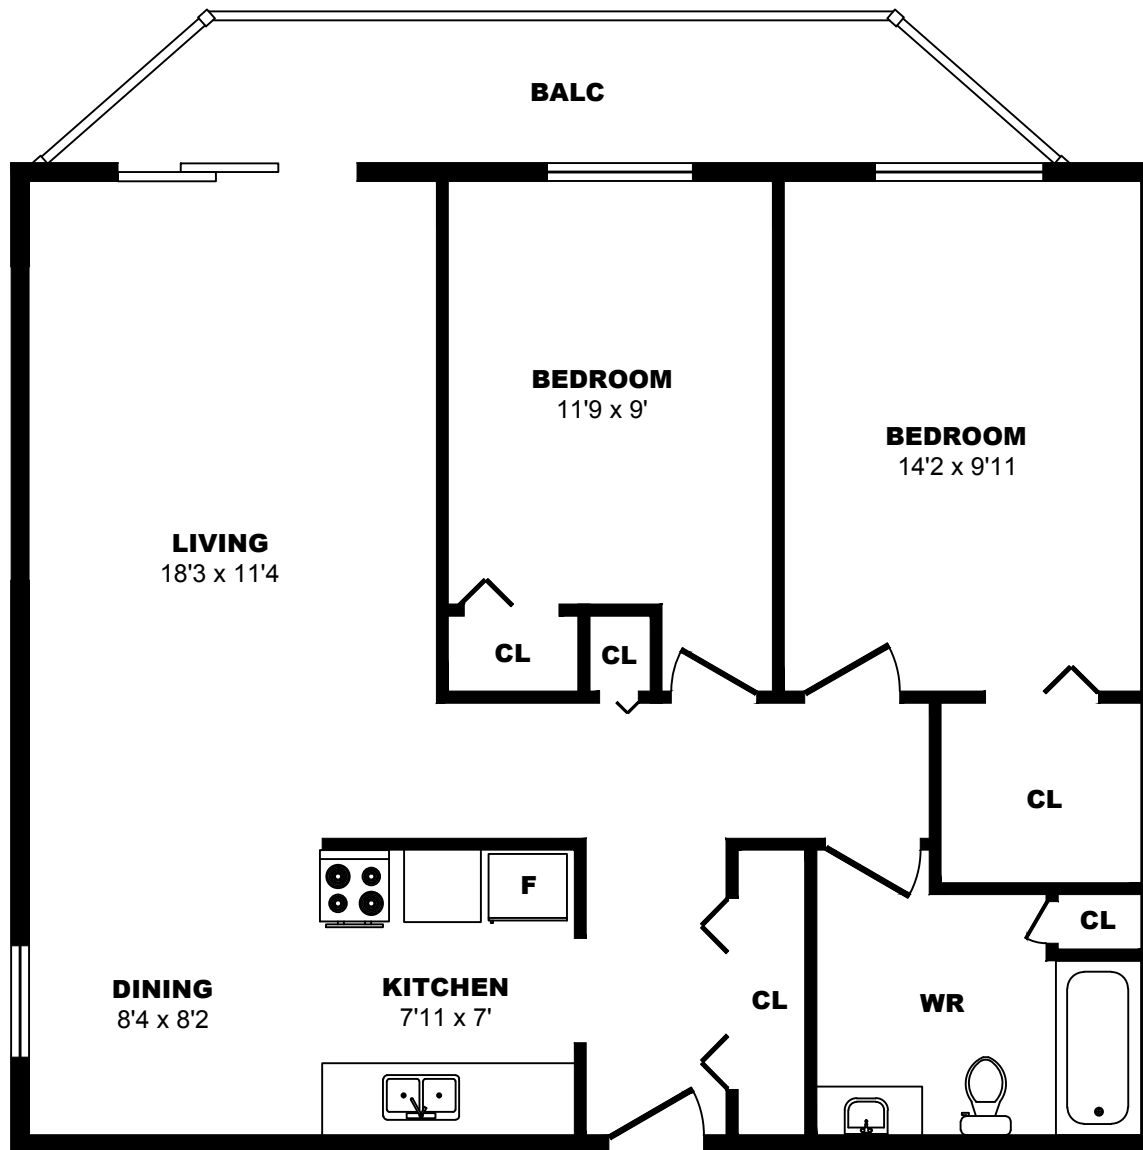

## 200 Gorge Rd W, Saanich - 1 Bdrm B, 610sf

All dimensions are approximate. Sizes and specifications are subject to change without notice E. & O. E.  
All illustrations are artist's concept. Actual usable floor space may vary slightly from stated floor area.

## 200 Gorge Rd W, Saanich - 1 Bdrm C, 700sf

All dimensions are approximate. Sizes and specifications are subject to change without notice E. & O. E.  
All illustrations are artist's concept. Actual usable floor space may vary slightly from stated floor area.

## 200 Gorge Rd W, Saanich - 2 Bdrm A, 910sf

All dimensions are approximate. Sizes and specifications are subject to change without notice E. & O. E. All illustrations are artist's concept. Actual usable floor space may vary slightly from stated floor area.

## 200 Gorge Rd W, Saanich - 2 Bdrm B, 890sf

All dimensions are approximate. Sizes and specifications are subject to change without notice E. & O. E.  
All illustrations are artist's concept. Actual usable floor space may vary slightly from stated floor area.