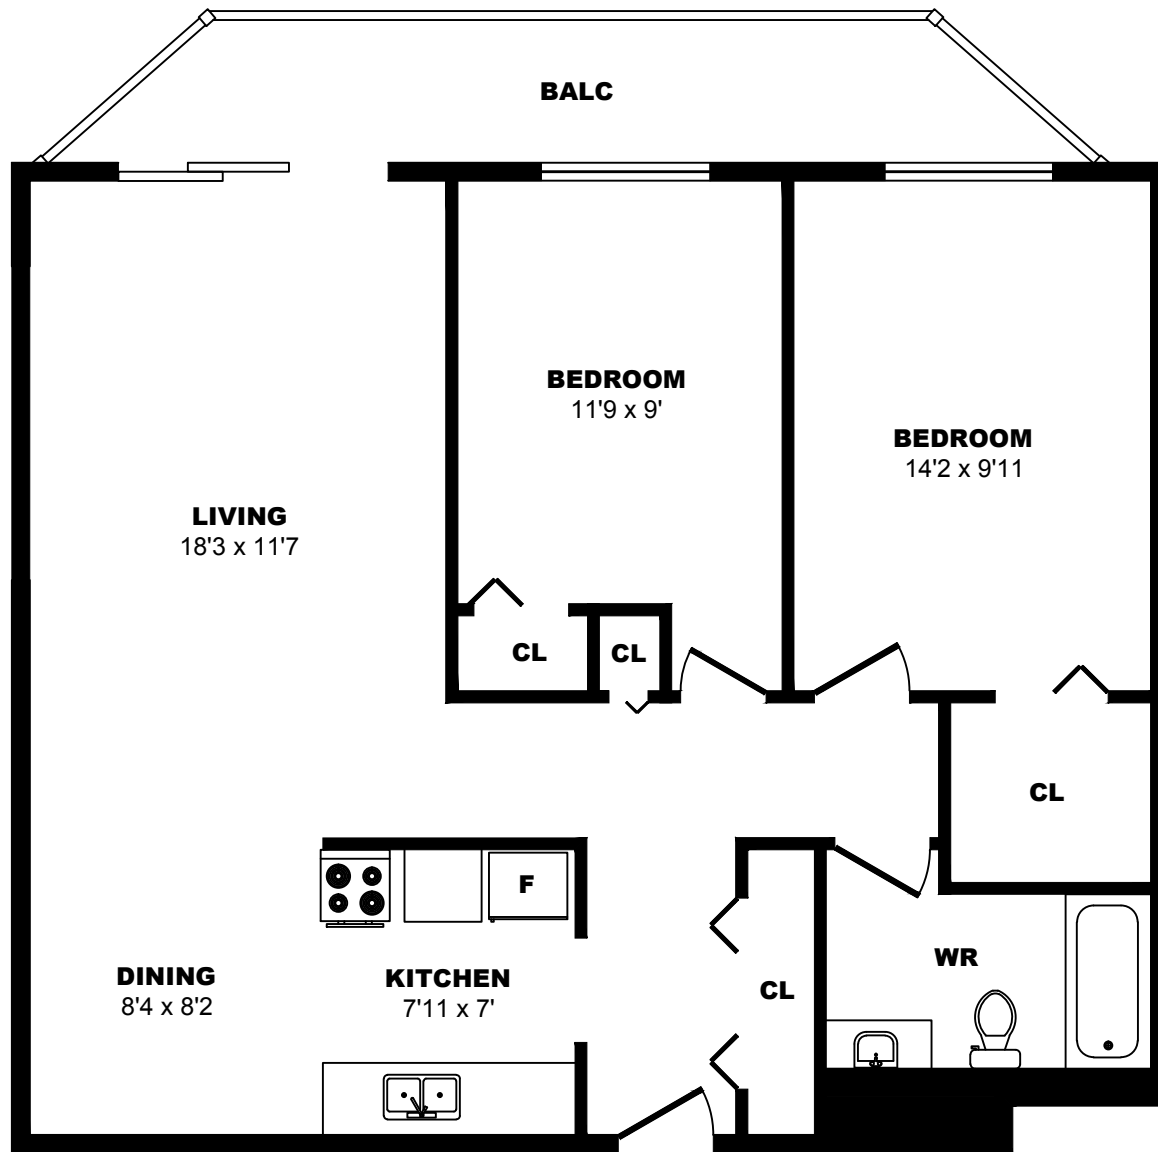

## 200 Gorge Rd W, Saanich - 2 Bdrm E, 920sf

All dimensions are approximate. Sizes and specifications are subject to change without notice E. & O. E.  
All illustrations are artist's concept. Actual usable floor space may vary slightly from stated floor area.

## 200 Gorge Rd W, Saanich - 2 Bdrm F, 780sf

All dimensions are approximate. Sizes and specifications are subject to change without notice E. & O. E.  
All illustrations are artist's concept. Actual usable floor space may vary slightly from stated floor area.

## 200 Gorge Rd W, Saanich - 2 Bdrm G, 890sf

All dimensions are approximate. Sizes and specifications are subject to change without notice E. & O. E. All illustrations are artist's concept. Actual usable floor space may vary slightly from stated floor area.

## 200 Gorge Rd W, Saanich - 2 Bdrm H, 870sf

All dimensions are approximate. Sizes and specifications are subject to change without notice E. & O. E.  
All illustrations are artist's concept. Actual usable floor space may vary slightly from stated floor area.