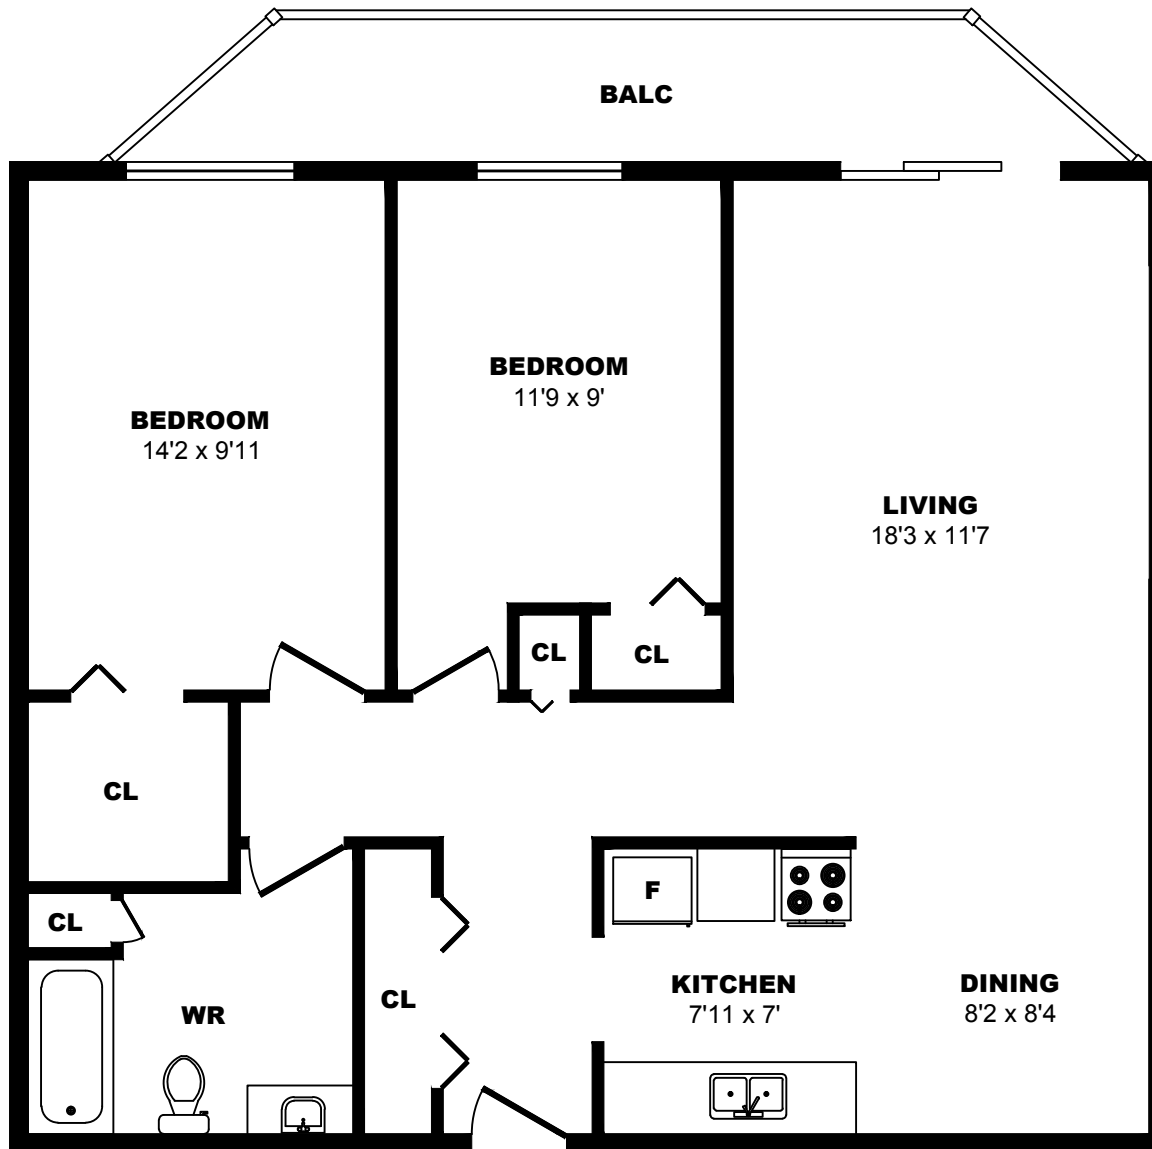

## 200 Gorge Rd W, Saanich - 1 Bdrm A, 1280sf

All dimensions are approximate. Sizes and specifications are subject to change without notice E. & O. E.  
All illustrations are artist's concept. Actual usable floor space may vary slightly from stated floor area.

## 200 Gorge Rd W, Saanich - 1 Bdrm B, 610sf

All dimensions are approximate. Sizes and specifications are subject to change without notice E. & O. E.  
All illustrations are artist's concept. Actual usable floor space may vary slightly from stated floor area.

## 200 Gorge Rd W, Saanich - 1 Bdrm C, 700sf

All dimensions are approximate. Sizes and specifications are subject to change without notice E. & O. E.  
All illustrations are artist's concept. Actual usable floor space may vary slightly from stated floor area.

## 200 Gorge Rd W, Saanich - 2 Bdrm A, 910sf

All dimensions are approximate. Sizes and specifications are subject to change without notice E. & O. E. All illustrations are artist's concept. Actual usable floor space may vary slightly from stated floor area.