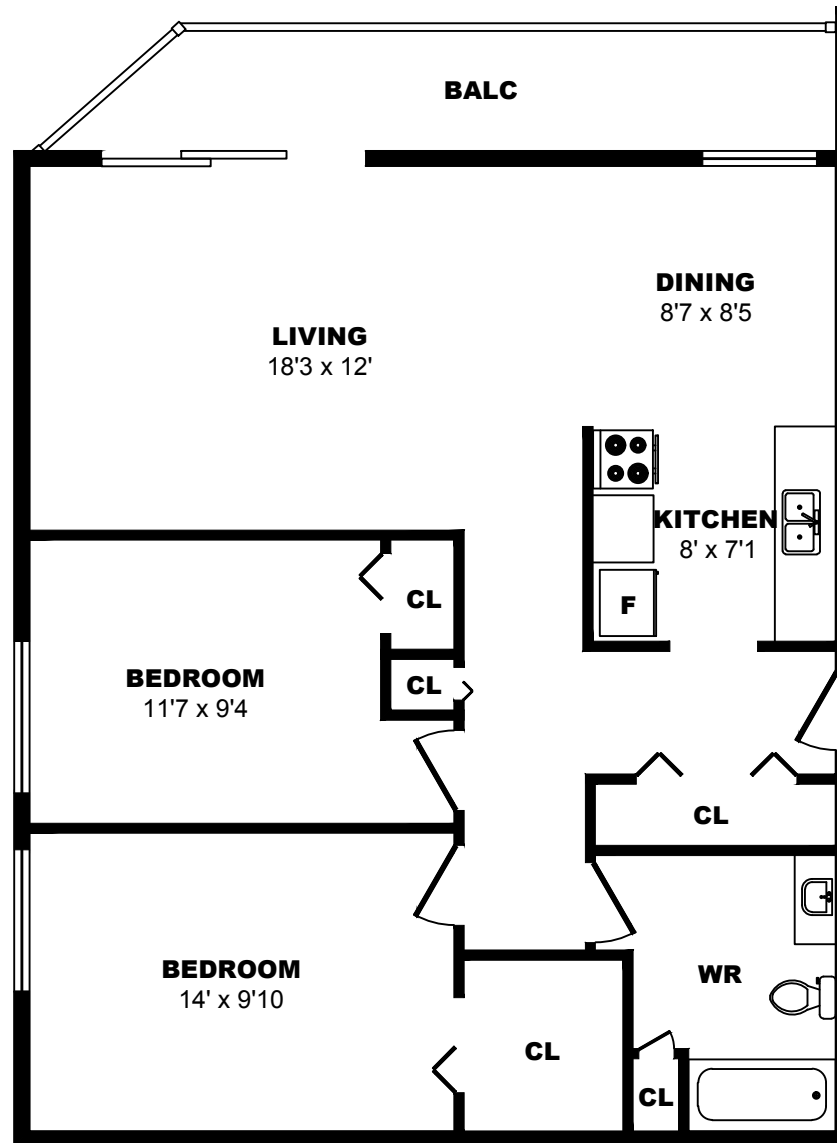

## 200 Gorge Rd W, Saanich - 2 Bdrm B, 890sf

All dimensions are approximate. Sizes and specifications are subject to change without notice E. & O. E.  
All illustrations are artist's concept. Actual usable floor space may vary slightly from stated floor area.

## 200 Gorge Rd W, Saanich - 2 Bdrm C, 890sf

All dimensions are approximate. Sizes and specifications are subject to change without notice E. & O. E. All illustrations are artist's concept. Actual usable floor space may vary slightly from stated floor area.

## 200 Gorge Rd W, Saanich - 2 Bdrm D, 860sf

All dimensions are approximate. Sizes and specifications are subject to change without notice E. & O. E.  
All illustrations are artist's concept. Actual usable floor space may vary slightly from stated floor area.

## 200 Gorge Rd W, Saanich - 2 Bdrm E, 920sf

All dimensions are approximate. Sizes and specifications are subject to change without notice E. & O. E.  
All illustrations are artist's concept. Actual usable floor space may vary slightly from stated floor area.