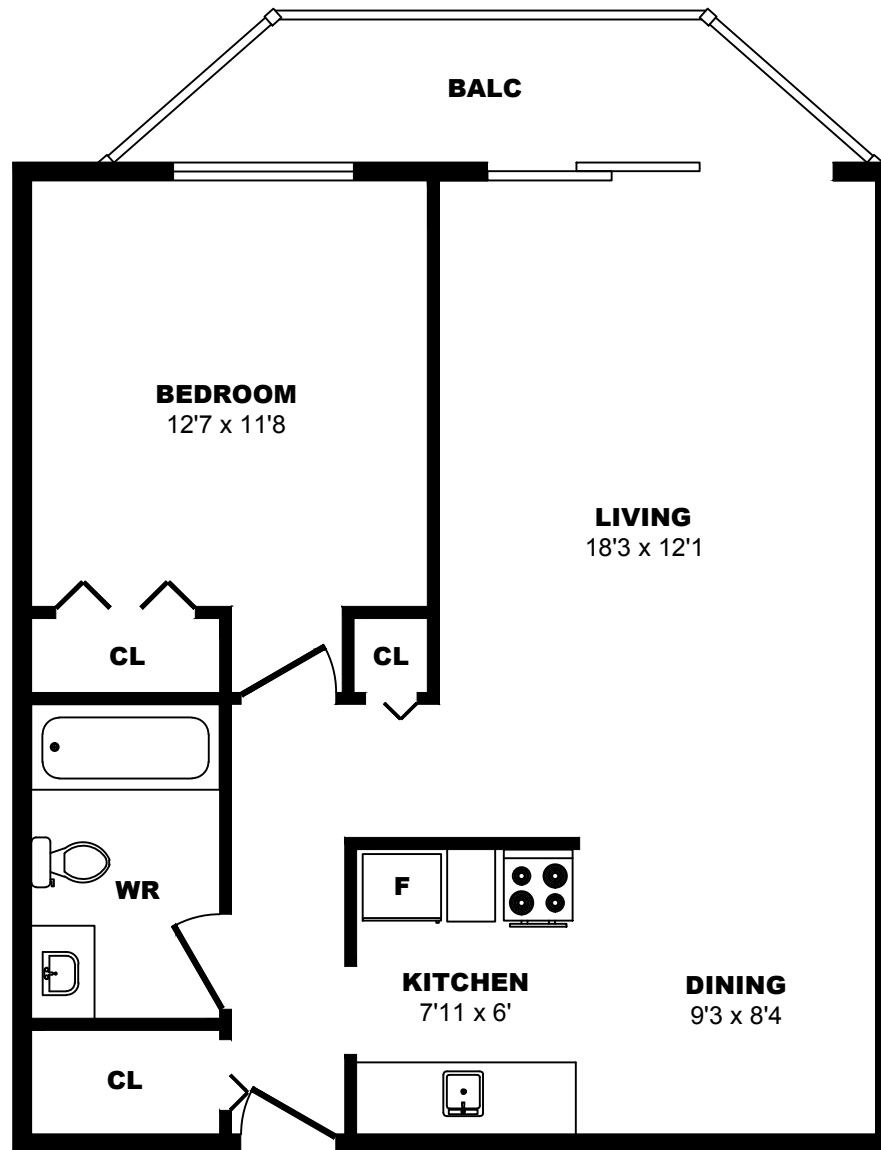

## 200 Gorge Rd W, Saanich - Bachelor A, 510sf

All dimensions are approximate. Sizes and specifications are subject to change without notice E. & O. E.  
All illustrations are artist's concept. Actual usable floor space may vary slightly from stated floor area.

## 200 Gorge Rd W, Saanich - 1 Bdrm A, 1280sf

All dimensions are approximate. Sizes and specifications are subject to change without notice E. & O. E.  
All illustrations are artist's concept. Actual usable floor space may vary slightly from stated floor area.

## 200 Gorge Rd W, Saanich - 1 Bdrm B, 610sf

All dimensions are approximate. Sizes and specifications are subject to change without notice E. & O. E.  
All illustrations are artist's concept. Actual usable floor space may vary slightly from stated floor area.

## 200 Gorge Rd W, Saanich - 1 Bdrm C, 700sf

All dimensions are approximate. Sizes and specifications are subject to change without notice E. & O. E.  
All illustrations are artist's concept. Actual usable floor space may vary slightly from stated floor area.