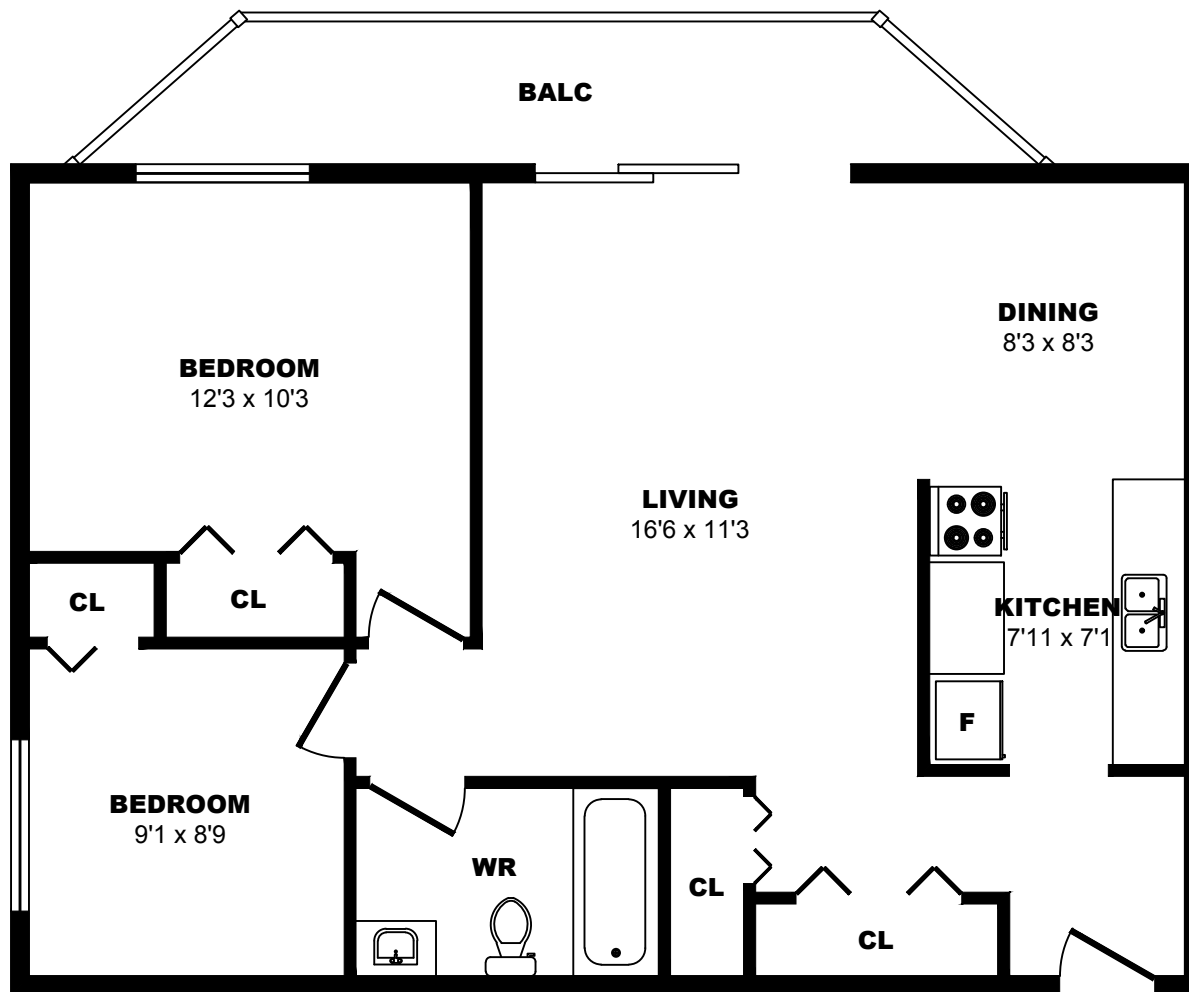

## 200 Gorge Rd W, Saanich - 2 Bdrm C, 890sf

All dimensions are approximate. Sizes and specifications are subject to change without notice E. & O. E. All illustrations are artist's concept. Actual usable floor space may vary slightly from stated floor area.

## 200 Gorge Rd W, Saanich - 2 Bdrm D, 860sf

All dimensions are approximate. Sizes and specifications are subject to change without notice E. & O. E.  
All illustrations are artist's concept. Actual usable floor space may vary slightly from stated floor area.

## 200 Gorge Rd W, Saanich - 2 Bdrm E, 920sf

All dimensions are approximate. Sizes and specifications are subject to change without notice E. & O. E.  
All illustrations are artist's concept. Actual usable floor space may vary slightly from stated floor area.

## 200 Gorge Rd W, Saanich - 2 Bdrm F, 780sf

All dimensions are approximate. Sizes and specifications are subject to change without notice E. & O. E.  
All illustrations are artist's concept. Actual usable floor space may vary slightly from stated floor area.