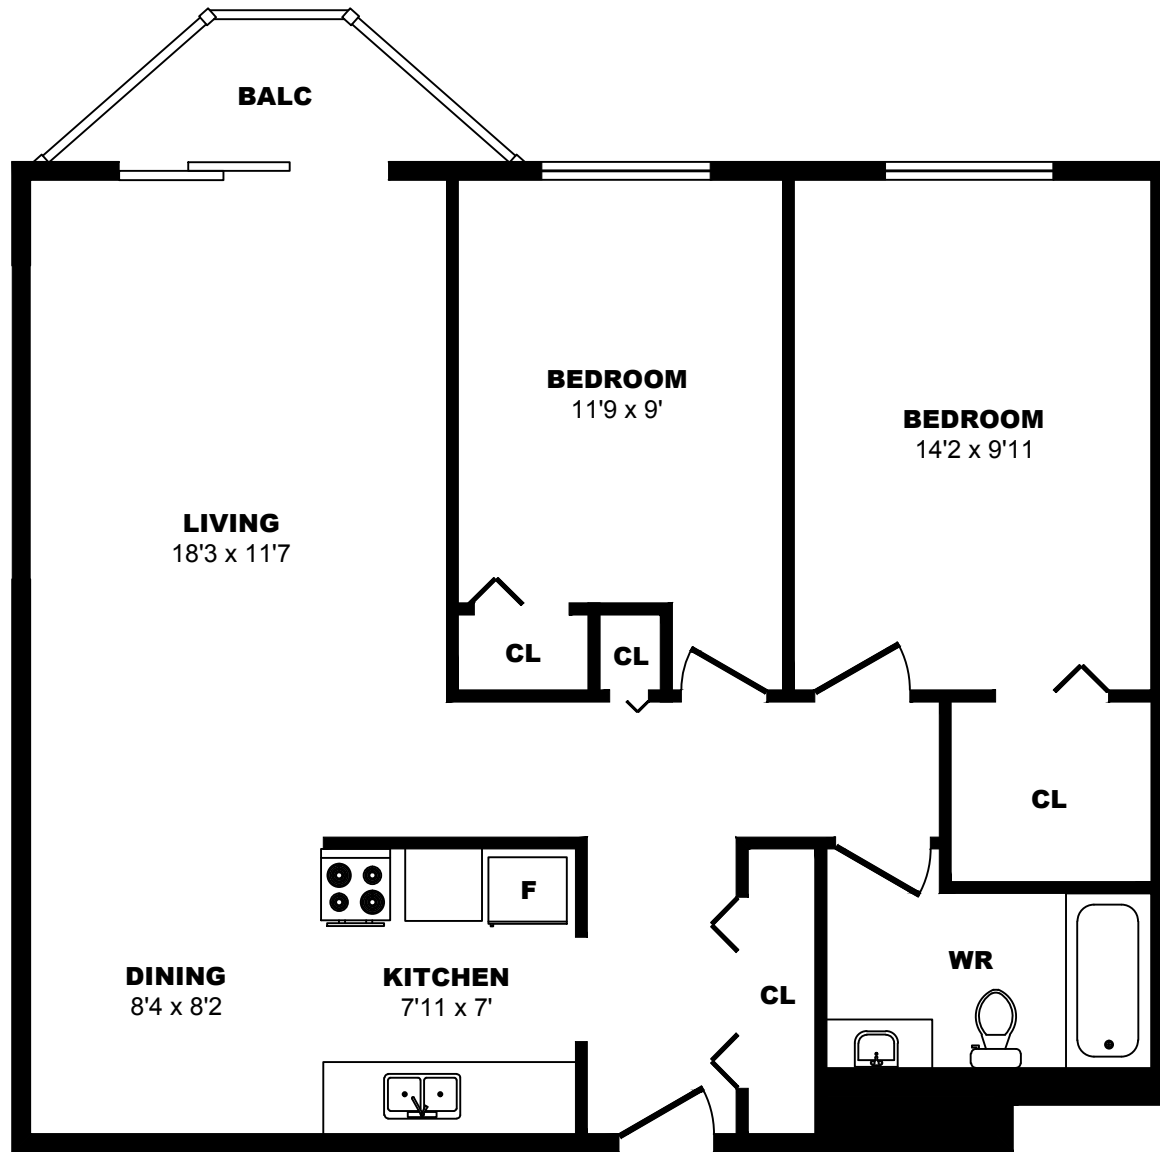

## 200 Gorge Rd W, Saanich - 2 Bdrm A, 910sf

All dimensions are approximate. Sizes and specifications are subject to change without notice E. & O. E. All illustrations are artist's concept. Actual usable floor space may vary slightly from stated floor area.

## 200 Gorge Rd W, Saanich - 2 Bdrm B, 890sf

All dimensions are approximate. Sizes and specifications are subject to change without notice E. & O. E.  
All illustrations are artist's concept. Actual usable floor space may vary slightly from stated floor area.

## 200 Gorge Rd W, Saanich - 2 Bdrm C, 890sf

All dimensions are approximate. Sizes and specifications are subject to change without notice E. & O. E. All illustrations are artist's concept. Actual usable floor space may vary slightly from stated floor area.

## 200 Gorge Rd W, Saanich - 2 Bdrm D, 860sf

All dimensions are approximate. Sizes and specifications are subject to change without notice E. & O. E.  
All illustrations are artist's concept. Actual usable floor space may vary slightly from stated floor area.