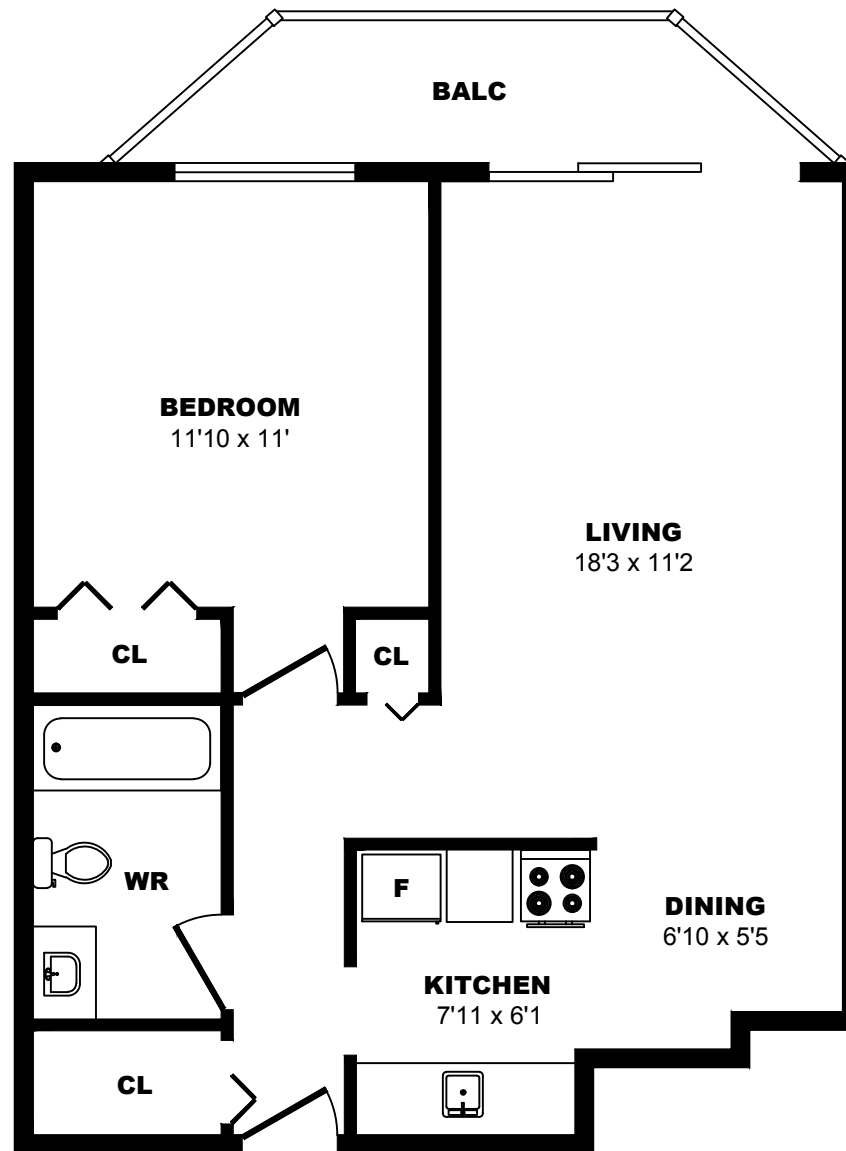

200 Gorge Rd W, Saanich - 1 Bdrm A, 1280sf

All dimensions are approximate. Sizes and specifications are subject to change without notice E. & O. E.
All illustrations are artist's concept. Actual usable floor space may vary slightly from stated floor area.

200 Gorge Rd W, Saanich - 1 Bdrm B, 610sf

All dimensions are approximate. Sizes and specifications are subject to change without notice E. & O. E. All illustrations are artist's concept. Actual usable floor space may vary slightly from stated floor area.

200 Gorge Rd W, Saanich - 1 Bdrm C, 700sf

All dimensions are approximate. Sizes and specifications are subject to change without notice E. & O. E.
All illustrations are artist's concept. Actual usable floor space may vary slightly from stated floor area.