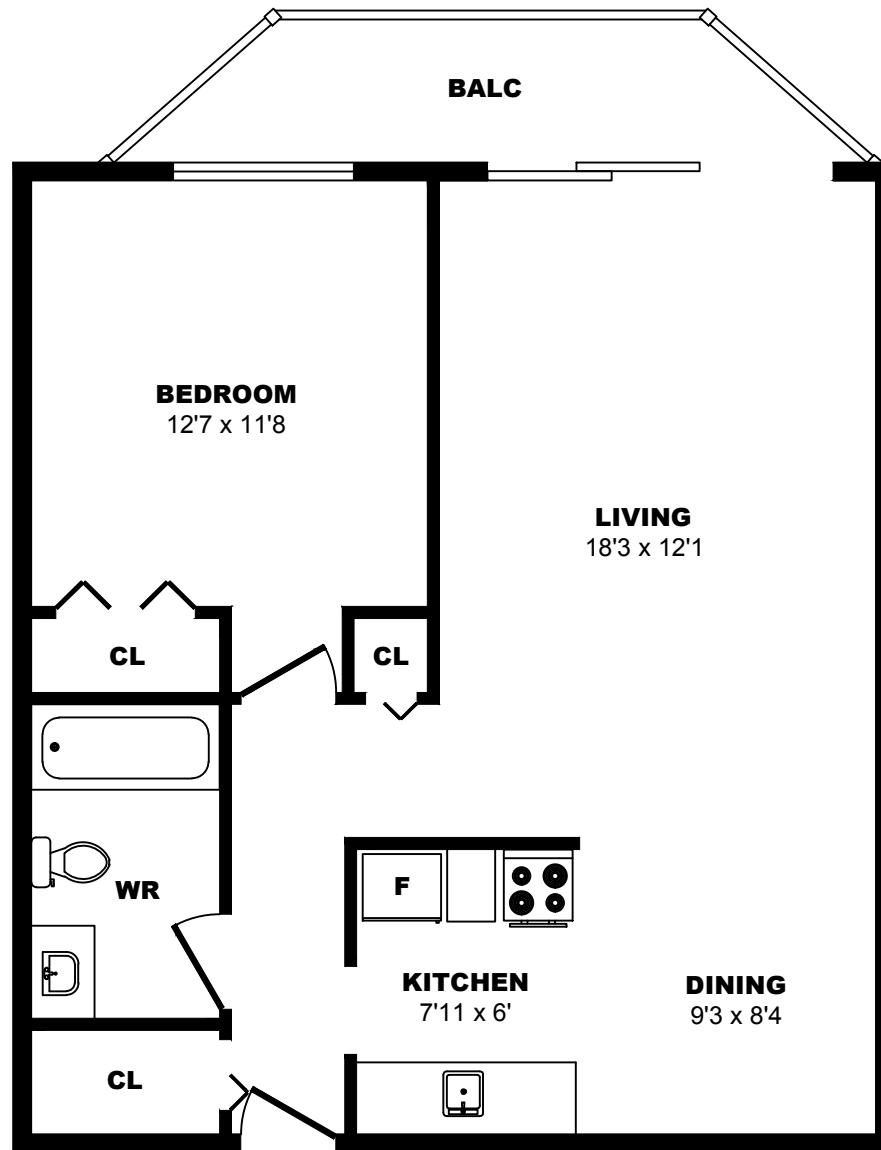

200 Gorge Rd W, Saanich - 1 Bdrm A, 1280sf

All dimensions are approximate. Sizes and specifications are subject to change without notice E. & O. E.
All illustrations are artist's concept. Actual usable floor space may vary slightly from stated floor area.

200 Gorge Rd W, Saanich - 1 Bdrm B, 610sf

All dimensions are approximate. Sizes and specifications are subject to change without notice E. & O. E. All illustrations are artist's concept. Actual usable floor space may vary slightly from stated floor area.

200 Gorge Rd W, Saanich - 1 Bdrm C, 700sf

All dimensions are approximate. Sizes and specifications are subject to change without notice E. & O. E.
All illustrations are artist's concept. Actual usable floor space may vary slightly from stated floor area.