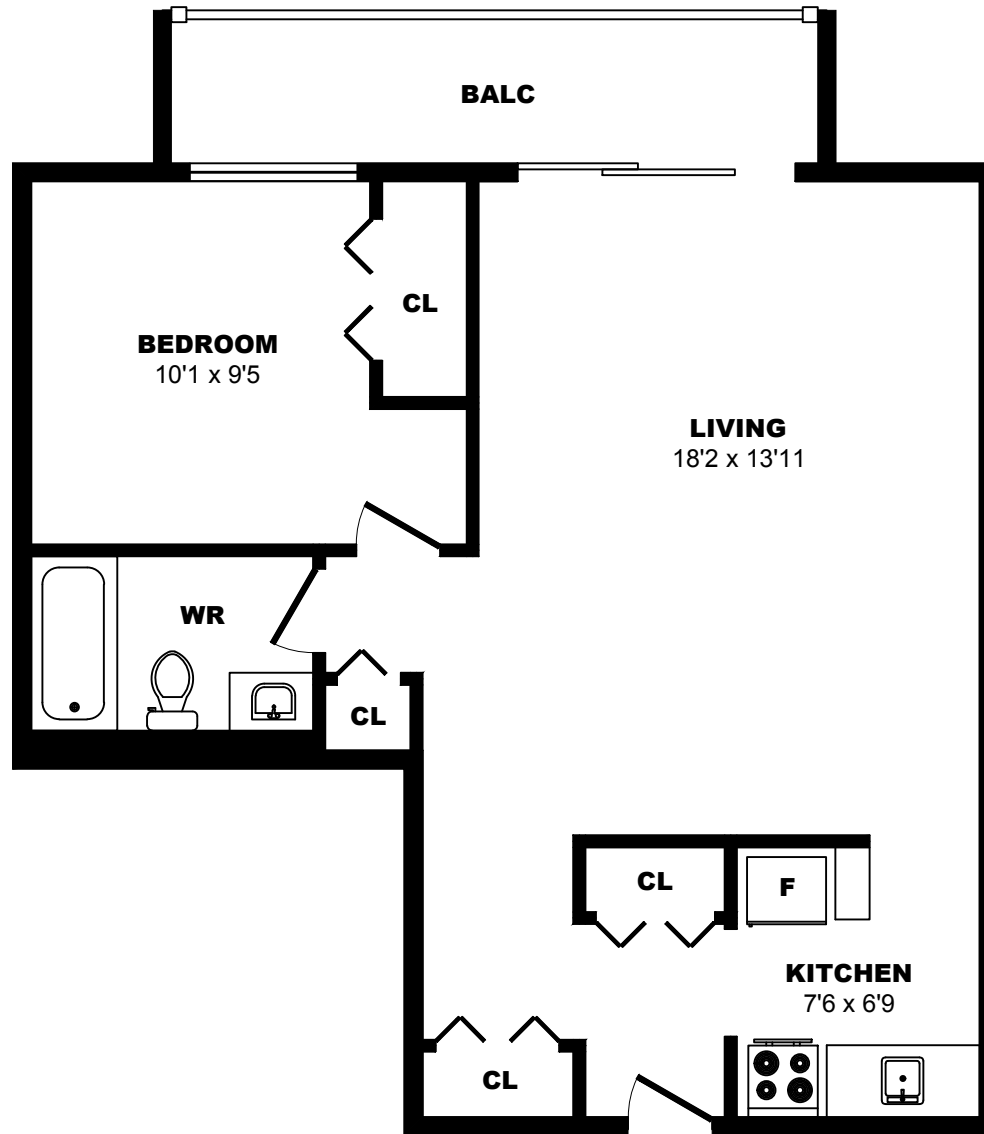

## 1140 Hillside Ave, Victoria - 1 Bdrm A, 670sf

All dimensions are approximate. Sizes and specifications are subject to change without notice E. & O. E.  
All illustrations are artist's concept. Actual usable floor space may vary slightly from stated floor area.

## 1140 Hillside Ave, Victoria - 1 Bdrm B, 710sf

All dimensions are approximate. Sizes and specifications are subject to change without notice E. & O. E.  
All illustrations are artist's concept. Actual usable floor space may vary slightly from stated floor area.

## 1140 Hillside Ave, Victoria - 1 Bdrm C, 620sf

All dimensions are approximate. Sizes and specifications are subject to change without notice E. & O. E. All illustrations are artist's concept. Actual usable floor space may vary slightly from stated floor area.

## 1140 Hillside Ave, Victoria - 1 Bdrm D, 620sf

All dimensions are approximate. Sizes and specifications are subject to change without notice E. & O. E. All illustrations are artist's concept. Actual usable floor space may vary slightly from stated floor area.