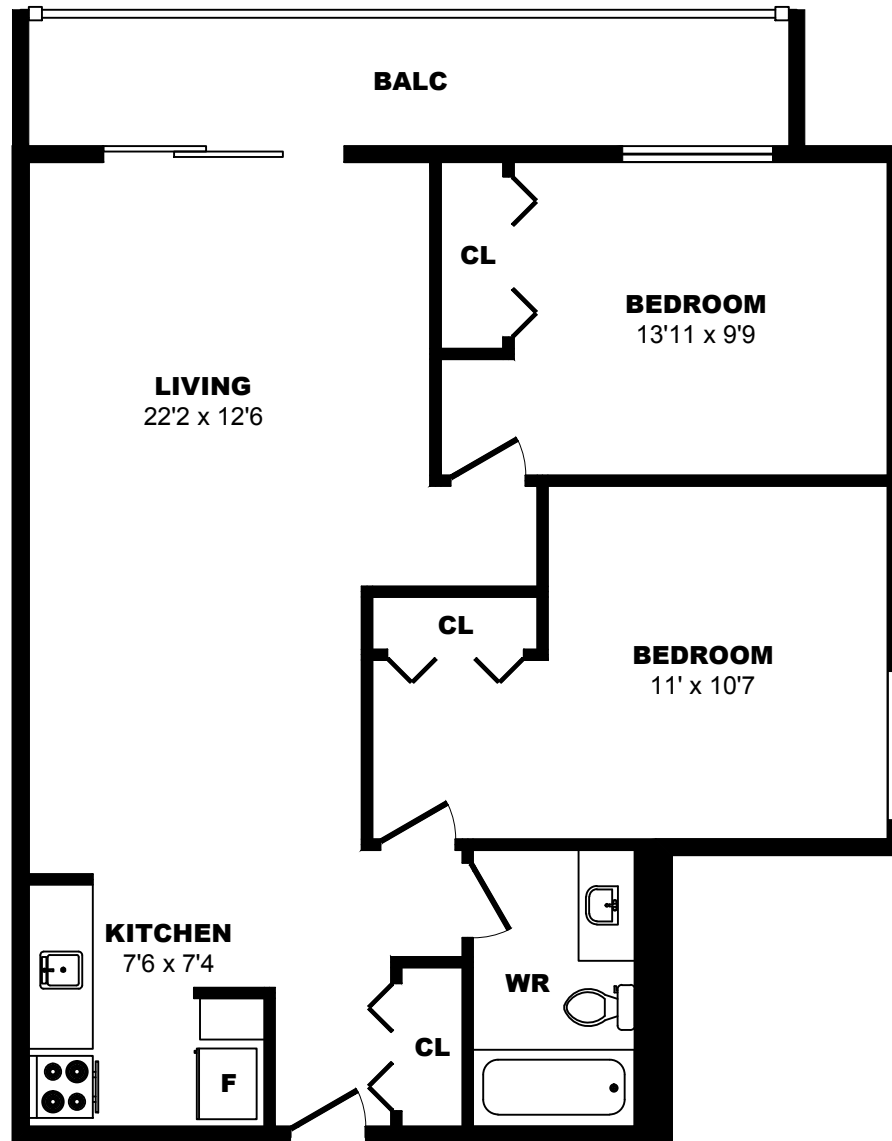

## 1140 Hillside Ave, Victoria - 1 Bdrm A, 670sf

All dimensions are approximate. Sizes and specifications are subject to change without notice E. & O. E.  
All illustrations are artist's concept. Actual usable floor space may vary slightly from stated floor area.

## 1140 Hillside Ave, Victoria - 1 Bdrm B, 710sf

All dimensions are approximate. Sizes and specifications are subject to change without notice E. & O. E.  
All illustrations are artist's concept. Actual usable floor space may vary slightly from stated floor area.

## 1140 Hillside Ave, Victoria - 1 Bdrm C, 620sf

All dimensions are approximate. Sizes and specifications are subject to change without notice E. & O. E. All illustrations are artist's concept. Actual usable floor space may vary slightly from stated floor area.

## 1140 Hillside Ave, Victoria - 1 Bdrm D, 620sf

All dimensions are approximate. Sizes and specifications are subject to change without notice E. & O. E. All illustrations are artist's concept. Actual usable floor space may vary slightly from stated floor area.