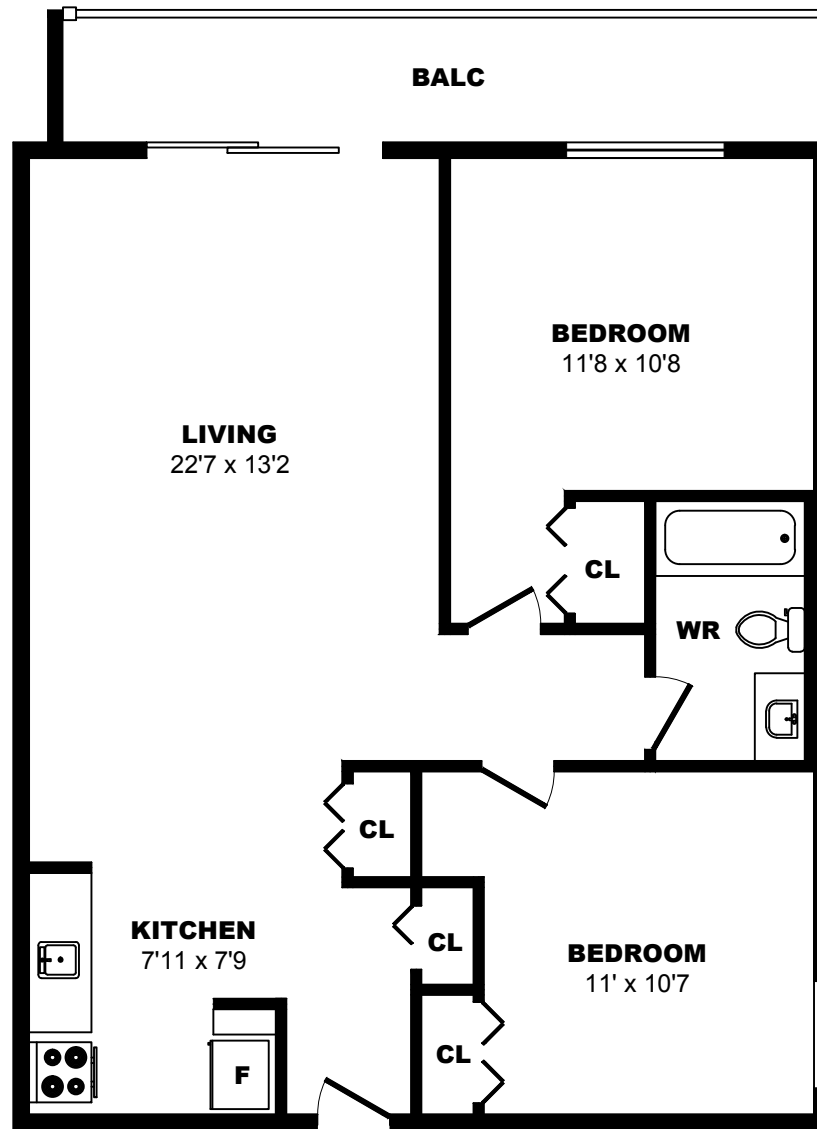

## 1140 Hillside Ave, Victoria - 1 Bdrm A, 670sf

All dimensions are approximate. Sizes and specifications are subject to change without notice E. & O. E.  
All illustrations are artist's concept. Actual usable floor space may vary slightly from stated floor area.

## 1140 Hillside Ave, Victoria - 1 Bdrm B, 710sf

All dimensions are approximate. Sizes and specifications are subject to change without notice E. & O. E.  
All illustrations are artist's concept. Actual usable floor space may vary slightly from stated floor area.

## 1140 Hillside Ave, Victoria - 2 Bdrm A, 790sf

All dimensions are approximate. Sizes and specifications are subject to change without notice E. & O. E.  
All illustrations are artist's concept. Actual usable floor space may vary slightly from stated floor area.

## 1140 Hillside Ave, Victoria - 2 Bdrm B, 820sf

All dimensions are approximate. Sizes and specifications are subject to change without notice E. & O. E. All illustrations are artist's concept. Actual usable floor space may vary slightly from stated floor area.