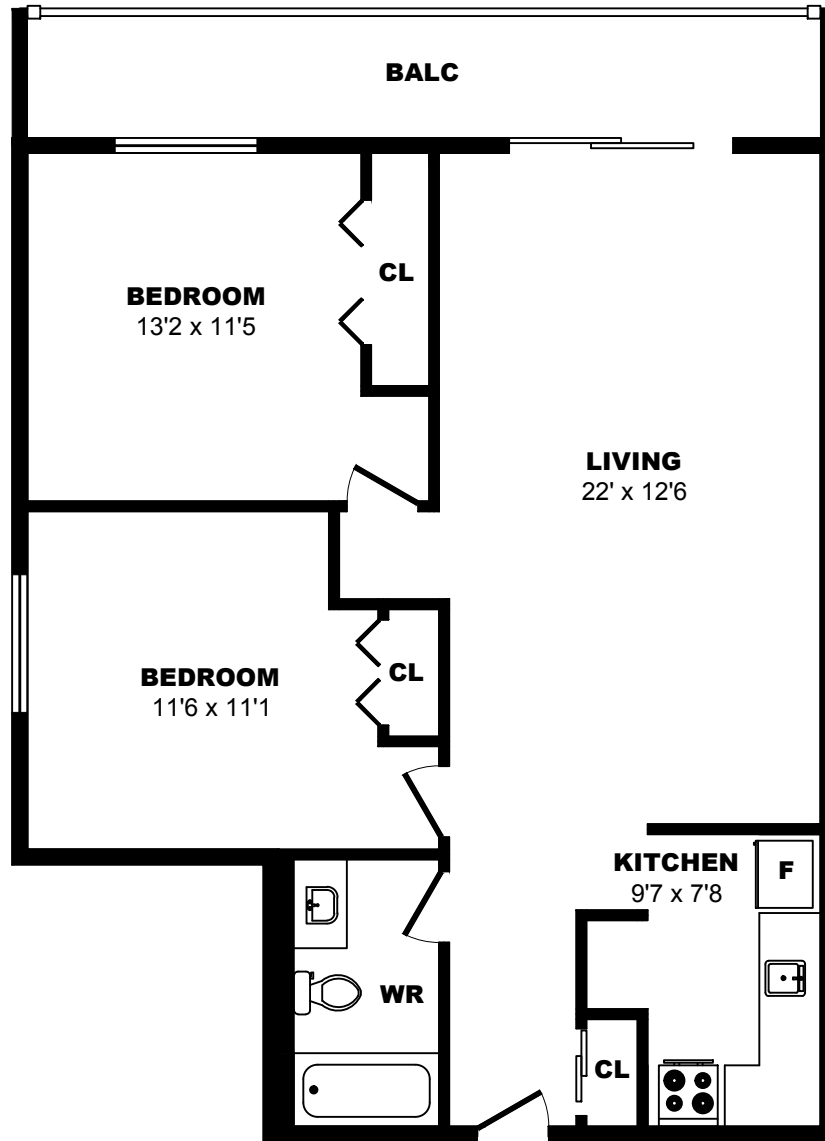

## 1140 Hillside Ave, Victoria - 1 Bdrm A, 670sf

All dimensions are approximate. Sizes and specifications are subject to change without notice E. & O. E.  
All illustrations are artist's concept. Actual usable floor space may vary slightly from stated floor area.

## 1140 Hillside Ave, Victoria - 1 Bdrm B, 710sf

All dimensions are approximate. Sizes and specifications are subject to change without notice E. & O. E.  
All illustrations are artist's concept. Actual usable floor space may vary slightly from stated floor area.

## 1140 Hillside Ave, Victoria - 1 Bdrm D, 620sf

All dimensions are approximate. Sizes and specifications are subject to change without notice E. & O. E. All illustrations are artist's concept. Actual usable floor space may vary slightly from stated floor area.

## 1140 Hillside Ave, Victoria - 2 Bdrm A, 790sf

All dimensions are approximate. Sizes and specifications are subject to change without notice E. & O. E.  
All illustrations are artist's concept. Actual usable floor space may vary slightly from stated floor area.