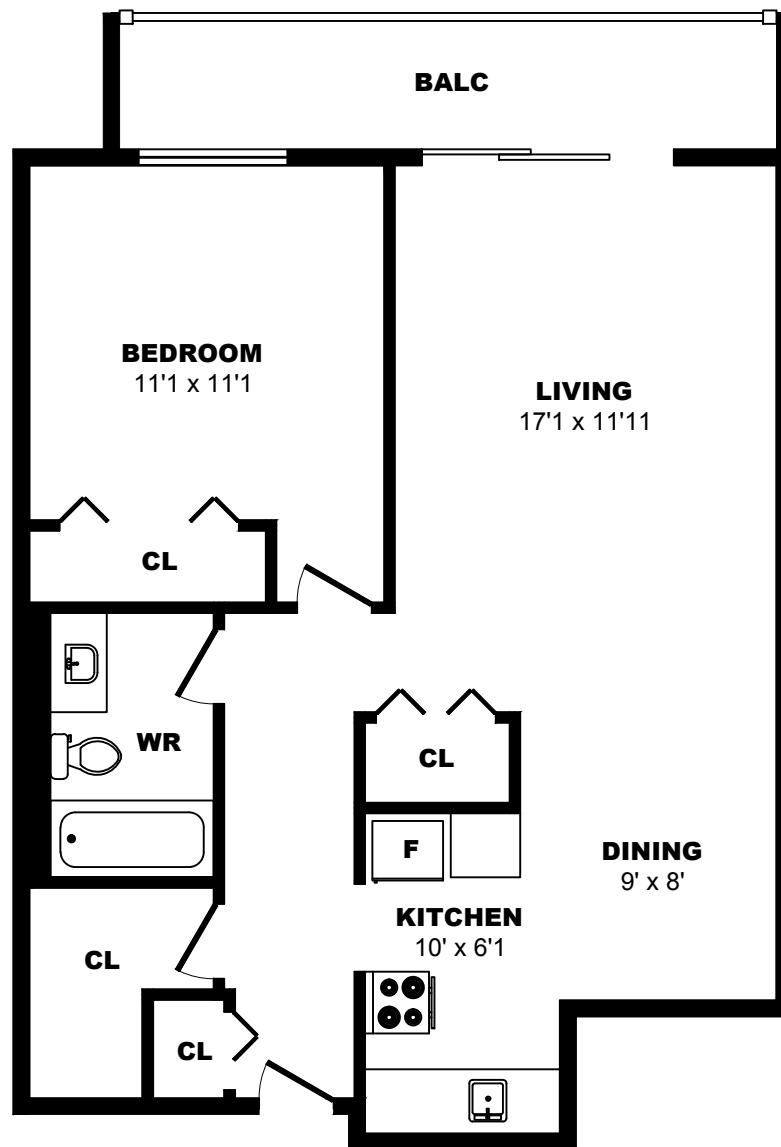

## 1140 Hillside Ave, Victoria - 1 Bdrm A, 670sf

All dimensions are approximate. Sizes and specifications are subject to change without notice E. & O. E.  
All illustrations are artist's concept. Actual usable floor space may vary slightly from stated floor area.

## 1140 Hillside Ave, Victoria - 1 Bdrm B, 710sf

All dimensions are approximate. Sizes and specifications are subject to change without notice E. & O. E.  
All illustrations are artist's concept. Actual usable floor space may vary slightly from stated floor area.

## 1140 Hillside Ave, Victoria - 1 Bdrm C, 620sf

All dimensions are approximate. Sizes and specifications are subject to change without notice E. & O. E. All illustrations are artist's concept. Actual usable floor space may vary slightly from stated floor area.

## 1140 Hillside Ave, Victoria - 1 Bdrm D, 620sf

All dimensions are approximate. Sizes and specifications are subject to change without notice E. & O. E. All illustrations are artist's concept. Actual usable floor space may vary slightly from stated floor area.