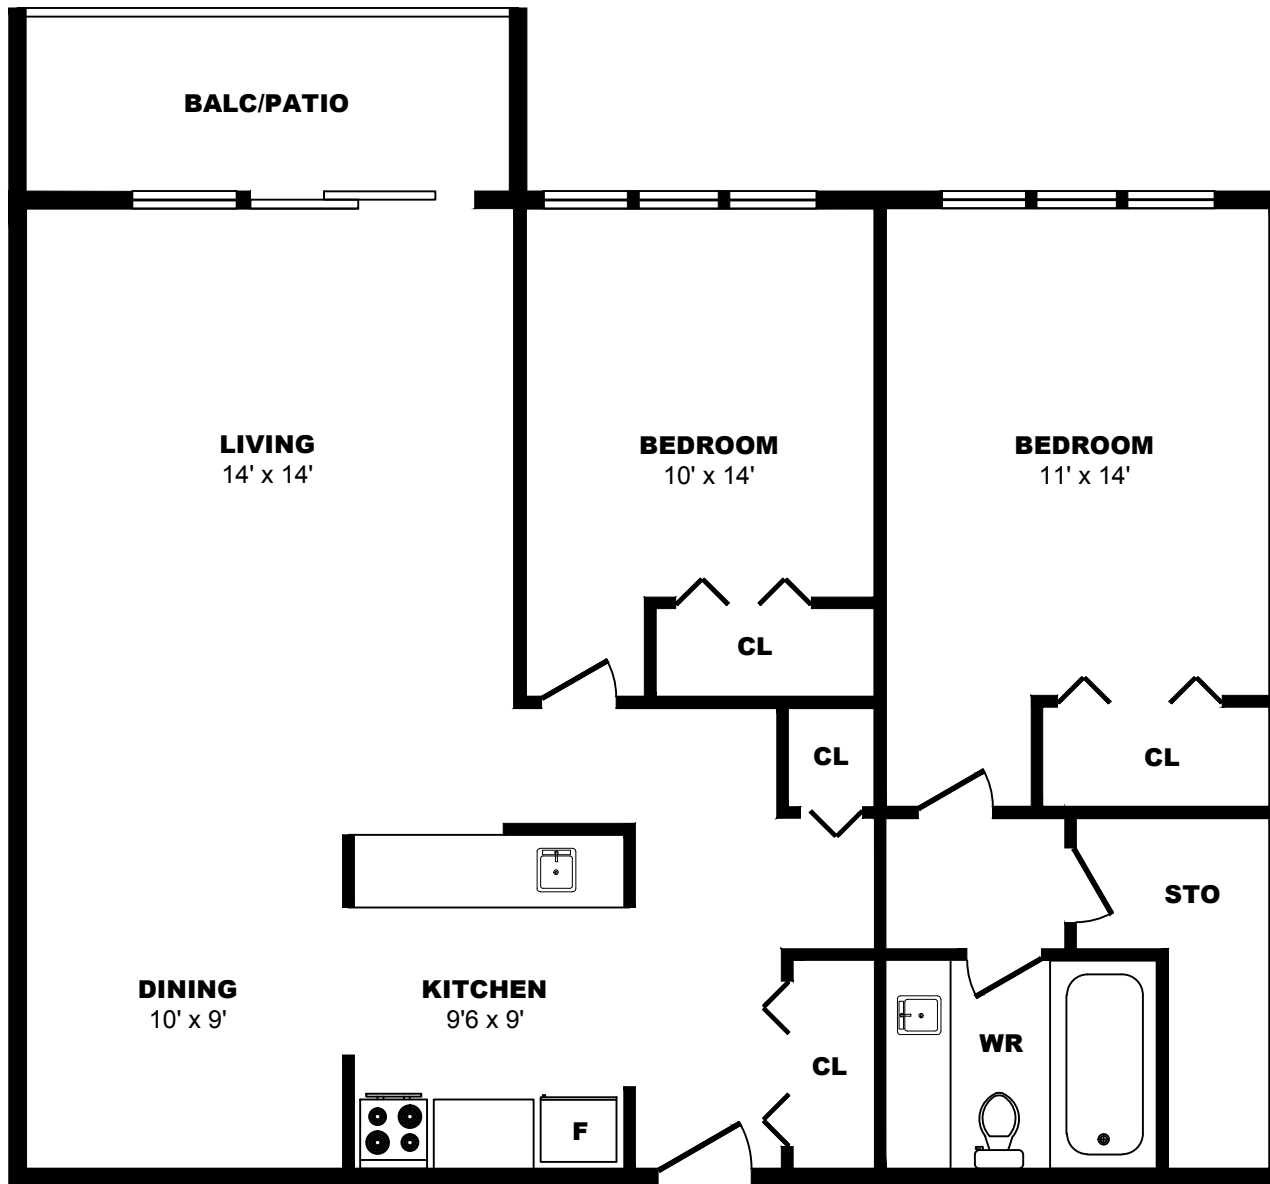

10951 Mortfield Rd, Richmond - 1 Bdrm A, 385sf

All dimensions are approximate. Sizes and specifications are subject to change without notice E. & O. E.
All illustrations are artist's concept. Actual usable floor space may vary slightly from stated floor area.

10951 Mortfield Rd, Richmond - 1 Bdrm B, 538sf

All dimensions are approximate. Sizes and specifications are subject to change without notice E. & O. E.
All illustrations are artist's concept. Actual usable floor space may vary slightly from stated floor area.

10951 Mortfield Rd, Richmond - 1 Bdrm C, 750sf

All dimensions are approximate. Sizes and specifications are subject to change without notice E. & O. E.
All illustrations are artist's concept. Actual usable floor space may vary slightly from stated floor area.