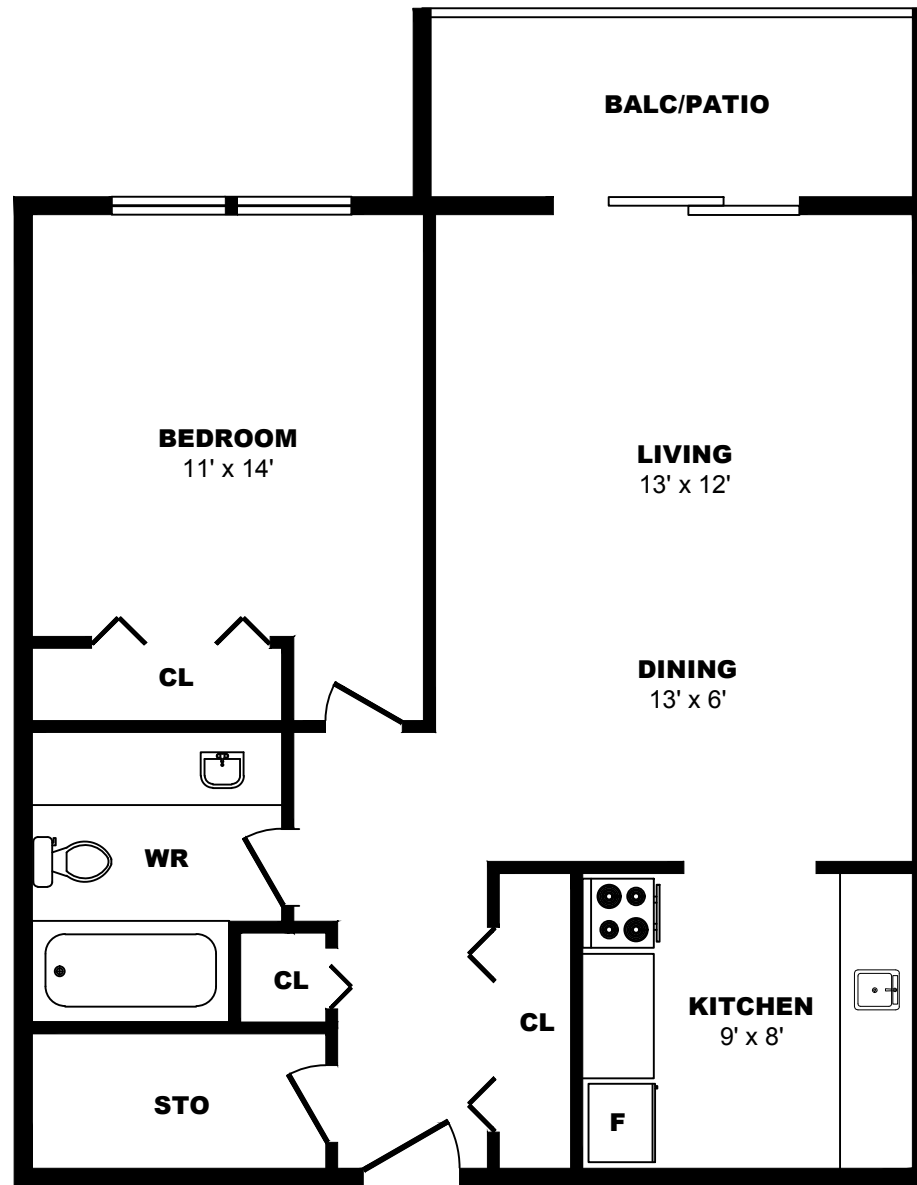

10951 Mortfield Rd, Richmond - 1 Bdrm A, 385sf

All dimensions are approximate. Sizes and specifications are subject to change without notice E. & O. E.
All illustrations are artist's concept. Actual usable floor space may vary slightly from stated floor area.

10951 Mortfield Rd, Richmond - 1 Bdrm B, 538sf

All dimensions are approximate. Sizes and specifications are subject to change without notice E. & O. E.
All illustrations are artist's concept. Actual usable floor space may vary slightly from stated floor area.

10951 Mortfield Rd, Richmond - 1 Bdrm C, 750sf

All dimensions are approximate. Sizes and specifications are subject to change without notice E. & O. E.
All illustrations are artist's concept. Actual usable floor space may vary slightly from stated floor area.