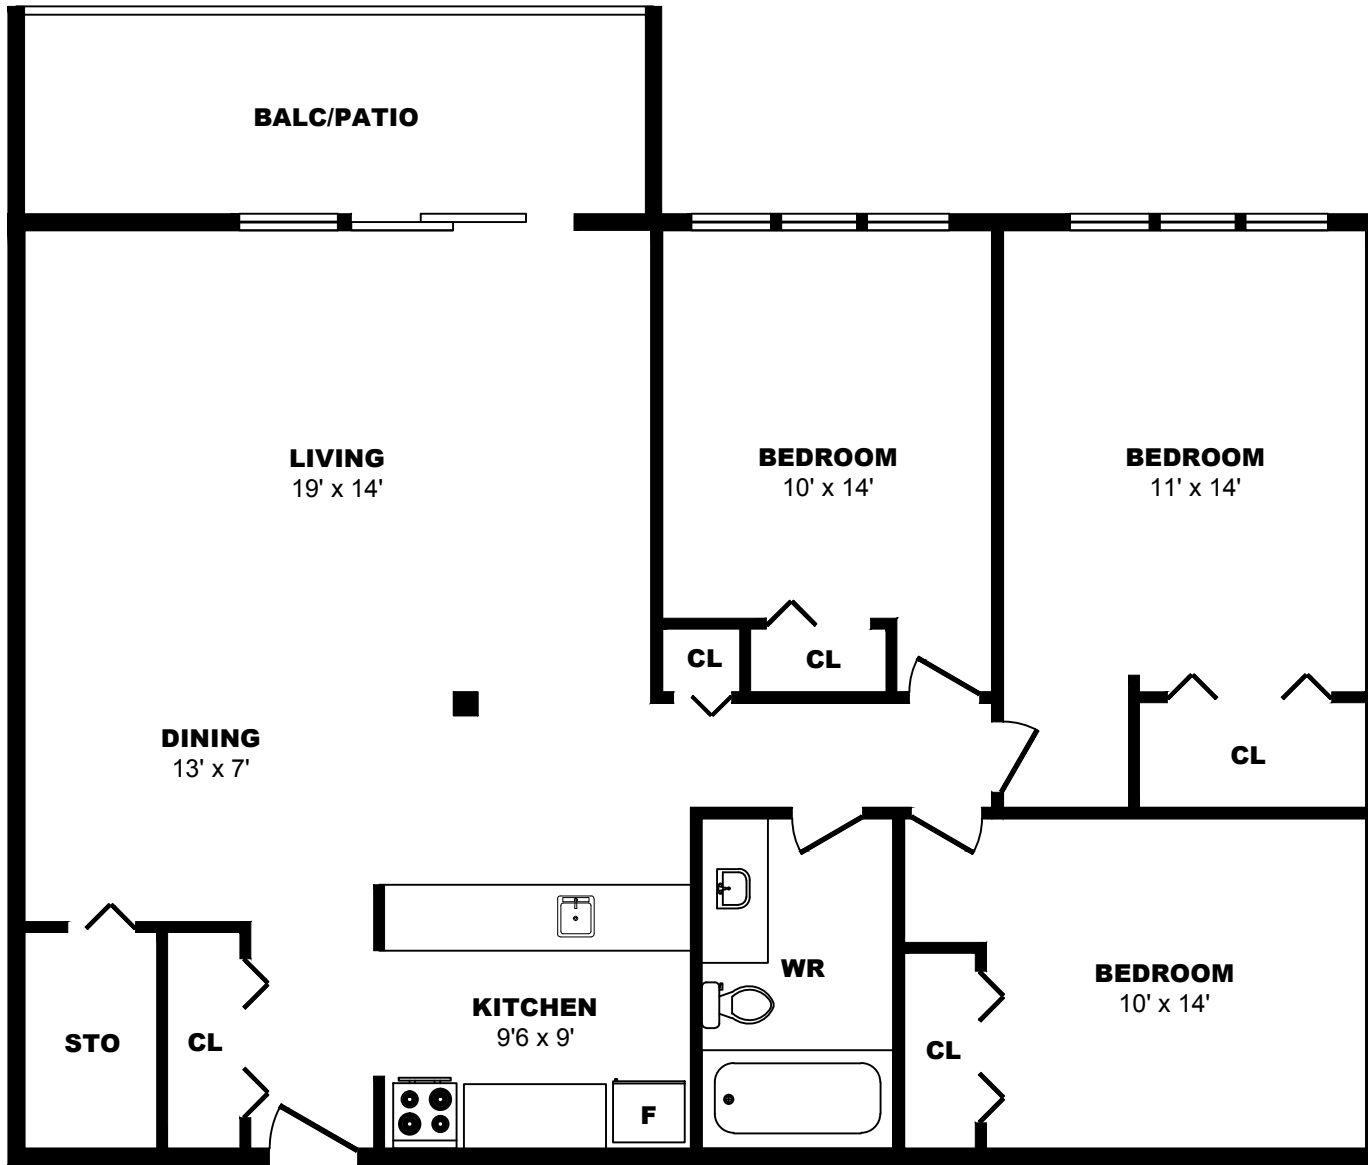

10951 Mortfield Rd, Richmond - 1 Bdrm B, 538sf

All dimensions are approximate. Sizes and specifications are subject to change without notice E. & O. E.
All illustrations are artist's concept. Actual usable floor space may vary slightly from stated floor area.

10951 Mortfield Rd, Richmond - 1 Bdrm C, 750sf

All dimensions are approximate. Sizes and specifications are subject to change without notice E. & O. E.
All illustrations are artist's concept. Actual usable floor space may vary slightly from stated floor area.

10951 Mortfield Rd, Richmond - 2 Bdrm A, 950sf

All dimensions are approximate. Sizes and specifications are subject to change without notice E. & O. E.
 All illustrations are artist's concept. Actual usable floor space may vary slightly from stated floor area.