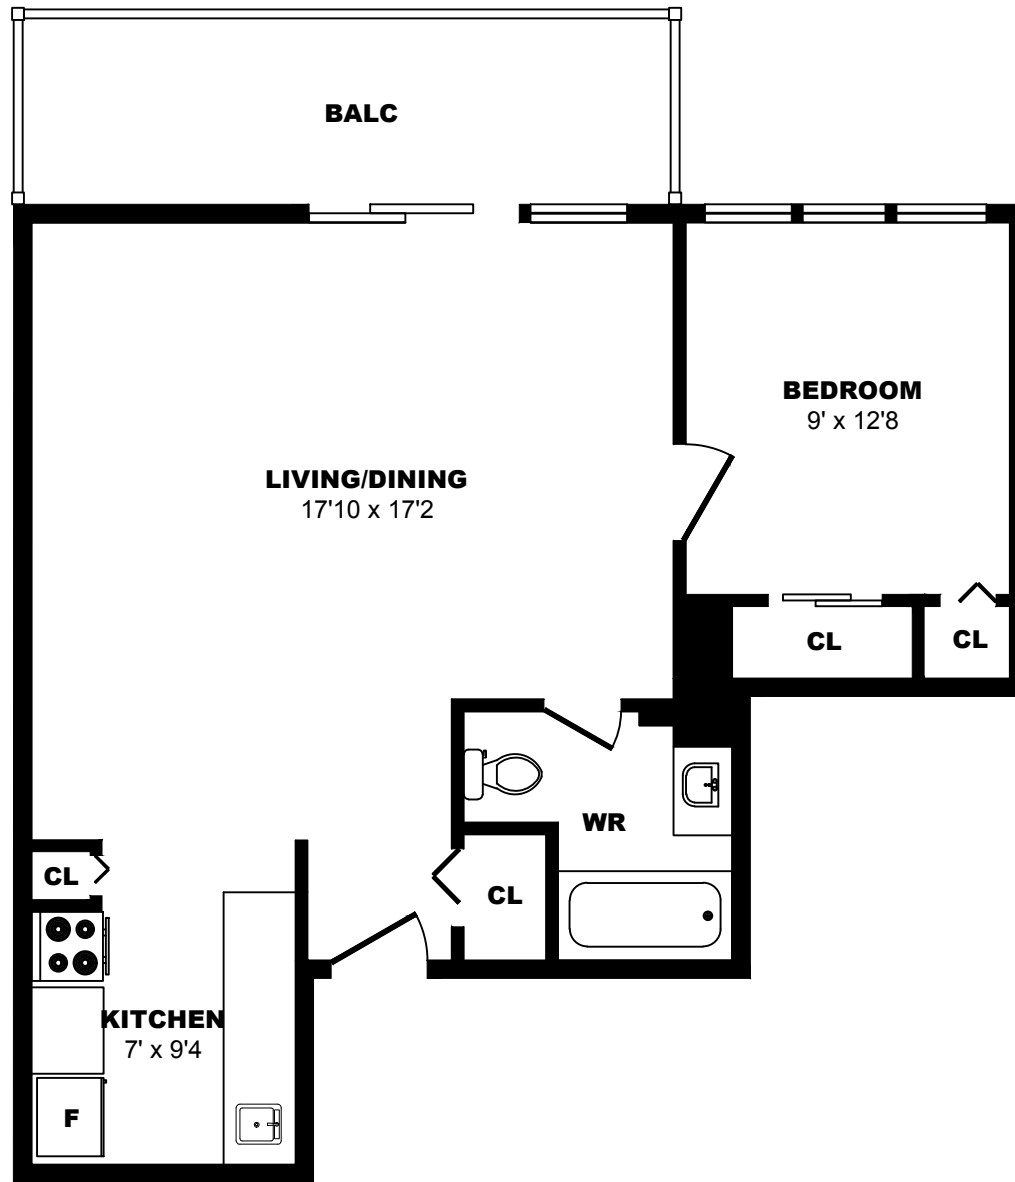

10951 Mortfield Rd, Richmond - 1 Bdrm A, 385sf

All dimensions are approximate. Sizes and specifications are subject to change without notice E. & O. E.
All illustrations are artist's concept. Actual usable floor space may vary slightly from stated floor area.

10951 Mortfield Rd, Richmond - 1 Bdrm B, 538sf

All dimensions are approximate. Sizes and specifications are subject to change without notice E. & O. E.
All illustrations are artist's concept. Actual usable floor space may vary slightly from stated floor area.

10951 Mortfield Rd, Richmond - 1 Bdrm C, 750sf

All dimensions are approximate. Sizes and specifications are subject to change without notice E. & O. E.
All illustrations are artist's concept. Actual usable floor space may vary slightly from stated floor area.