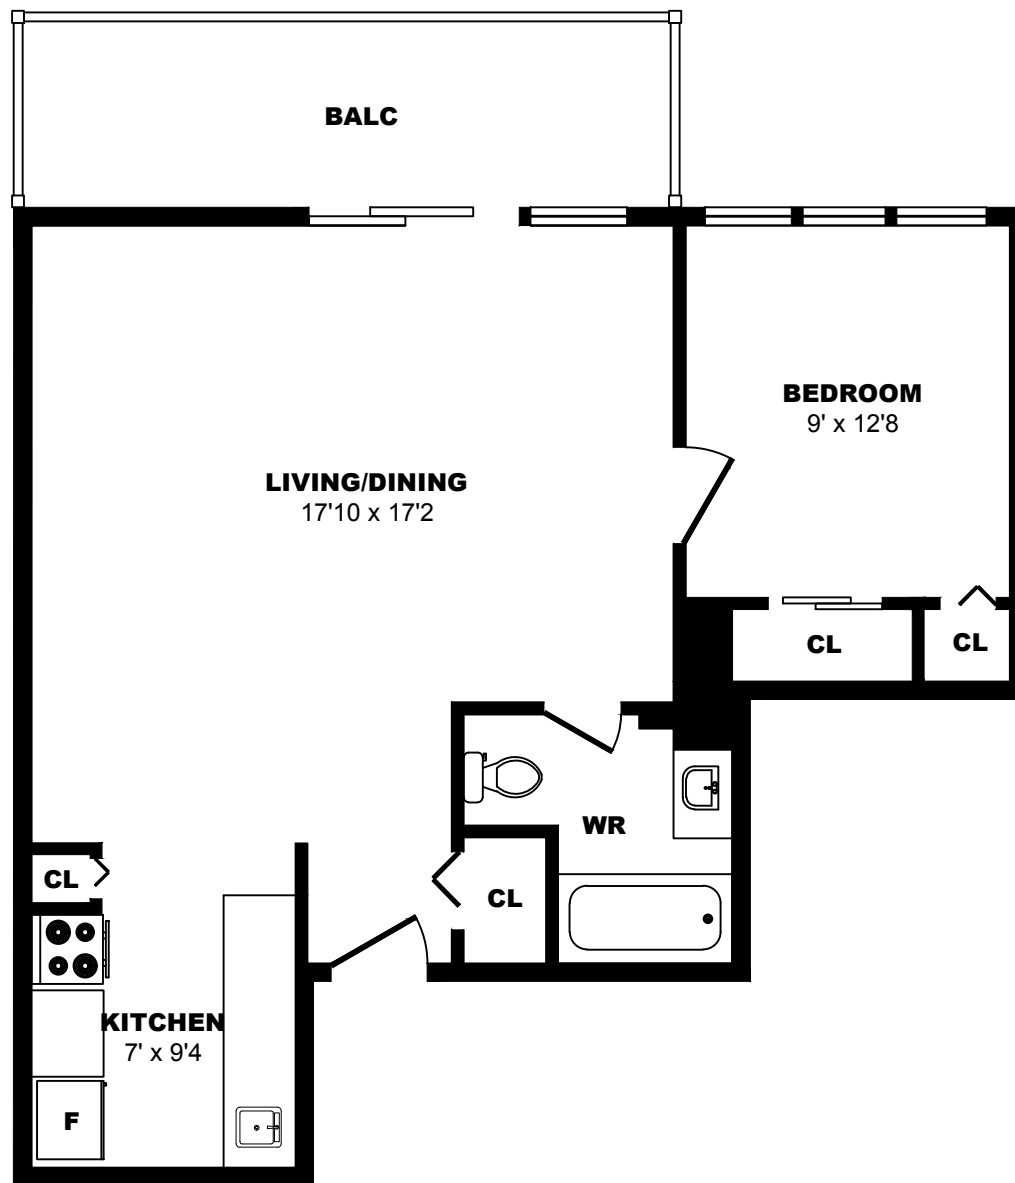

10951 Mortfield Rd, Richmond - 1 Bdrm A, 385sf

All dimensions are approximate. Sizes and specifications are subject to change without notice E. & O. E.
All illustrations are artist's concept. Actual usable floor space may vary slightly from stated floor area.

10951 Mortfield Rd, Richmond - 1 Bdrm B, 538sf

All dimensions are approximate. Sizes and specifications are subject to change without notice E. & O. E.
All illustrations are artist's concept. Actual usable floor space may vary slightly from stated floor area.

10951 Mortfield Rd, Richmond - 1 Bdrm C, 750sf

All dimensions are approximate. Sizes and specifications are subject to change without notice E. & O. E.
All illustrations are artist's concept. Actual usable floor space may vary slightly from stated floor area.