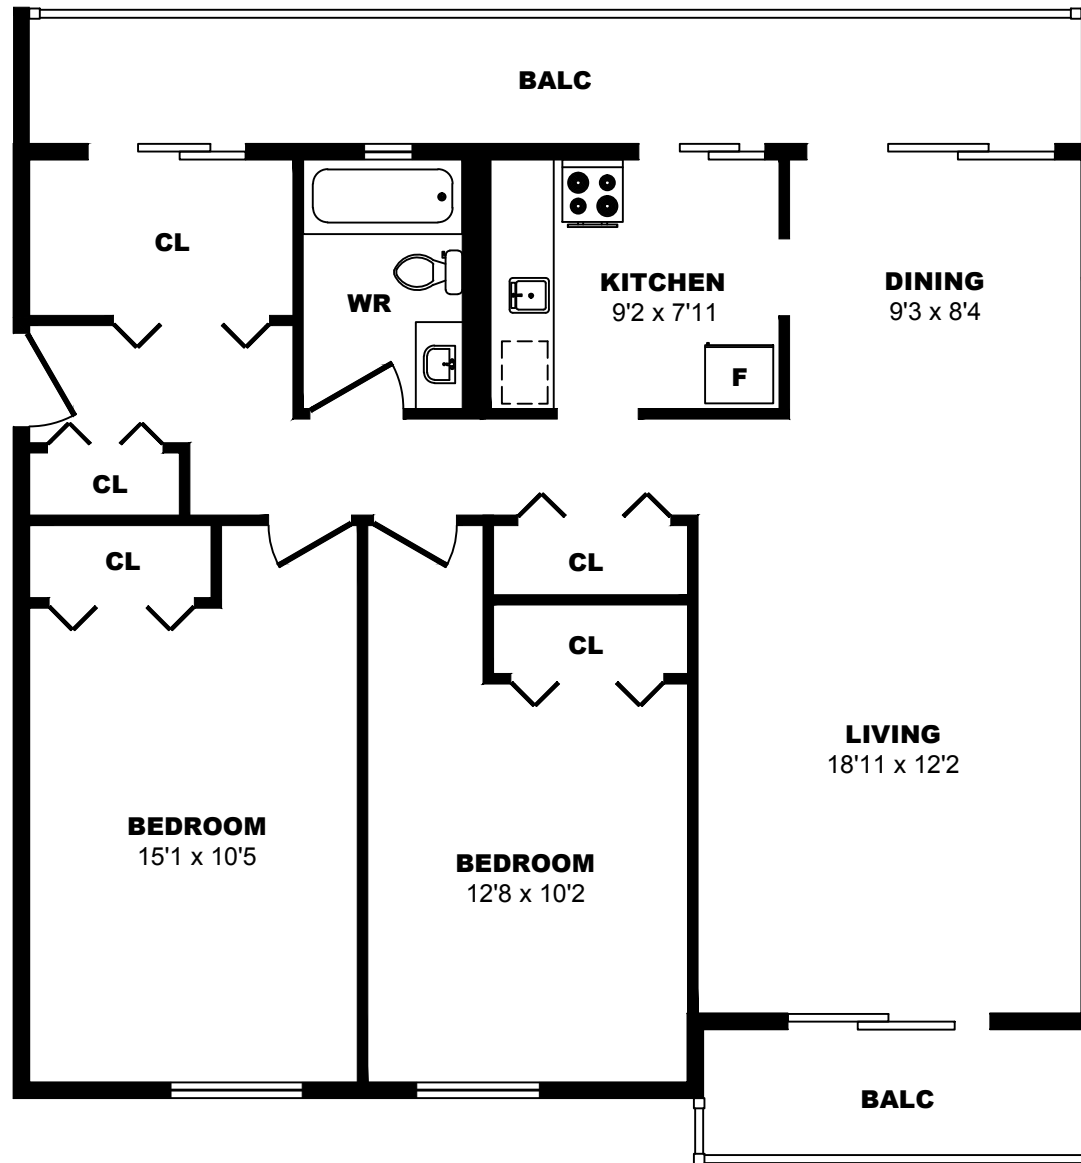

70 Dallas Road, Victoria - 2 Bdrm A, 1090sf

All dimensions are approximate. Sizes and specifications are subject to change without notice E. & O. E.
All illustrations are artist's concept. Actual usable floor space may vary slightly from stated floor area.

70 Dallas Road, Victoria - 2 Bdrm B, 1050sf

All dimensions are approximate. Sizes and specifications are subject to change without notice E. & O. E.
All illustrations are artist's concept. Actual usable floor space may vary slightly from stated floor area.

76 Dallas Road, Victoria - 2 Bdrm B, 1060sf

All dimensions are approximate. Sizes and specifications are subject to change without notice E. & O. E.
All illustrations are artist's concept. Actual usable floor space may vary slightly from stated floor area.

76 Dallas Road, Victoria - 2 Bdrm C, 1020sf

All dimensions are approximate. Sizes and specifications are subject to change without notice E. & O. E. All illustrations are artist's concept. Actual usable floor space may vary slightly from stated floor area.