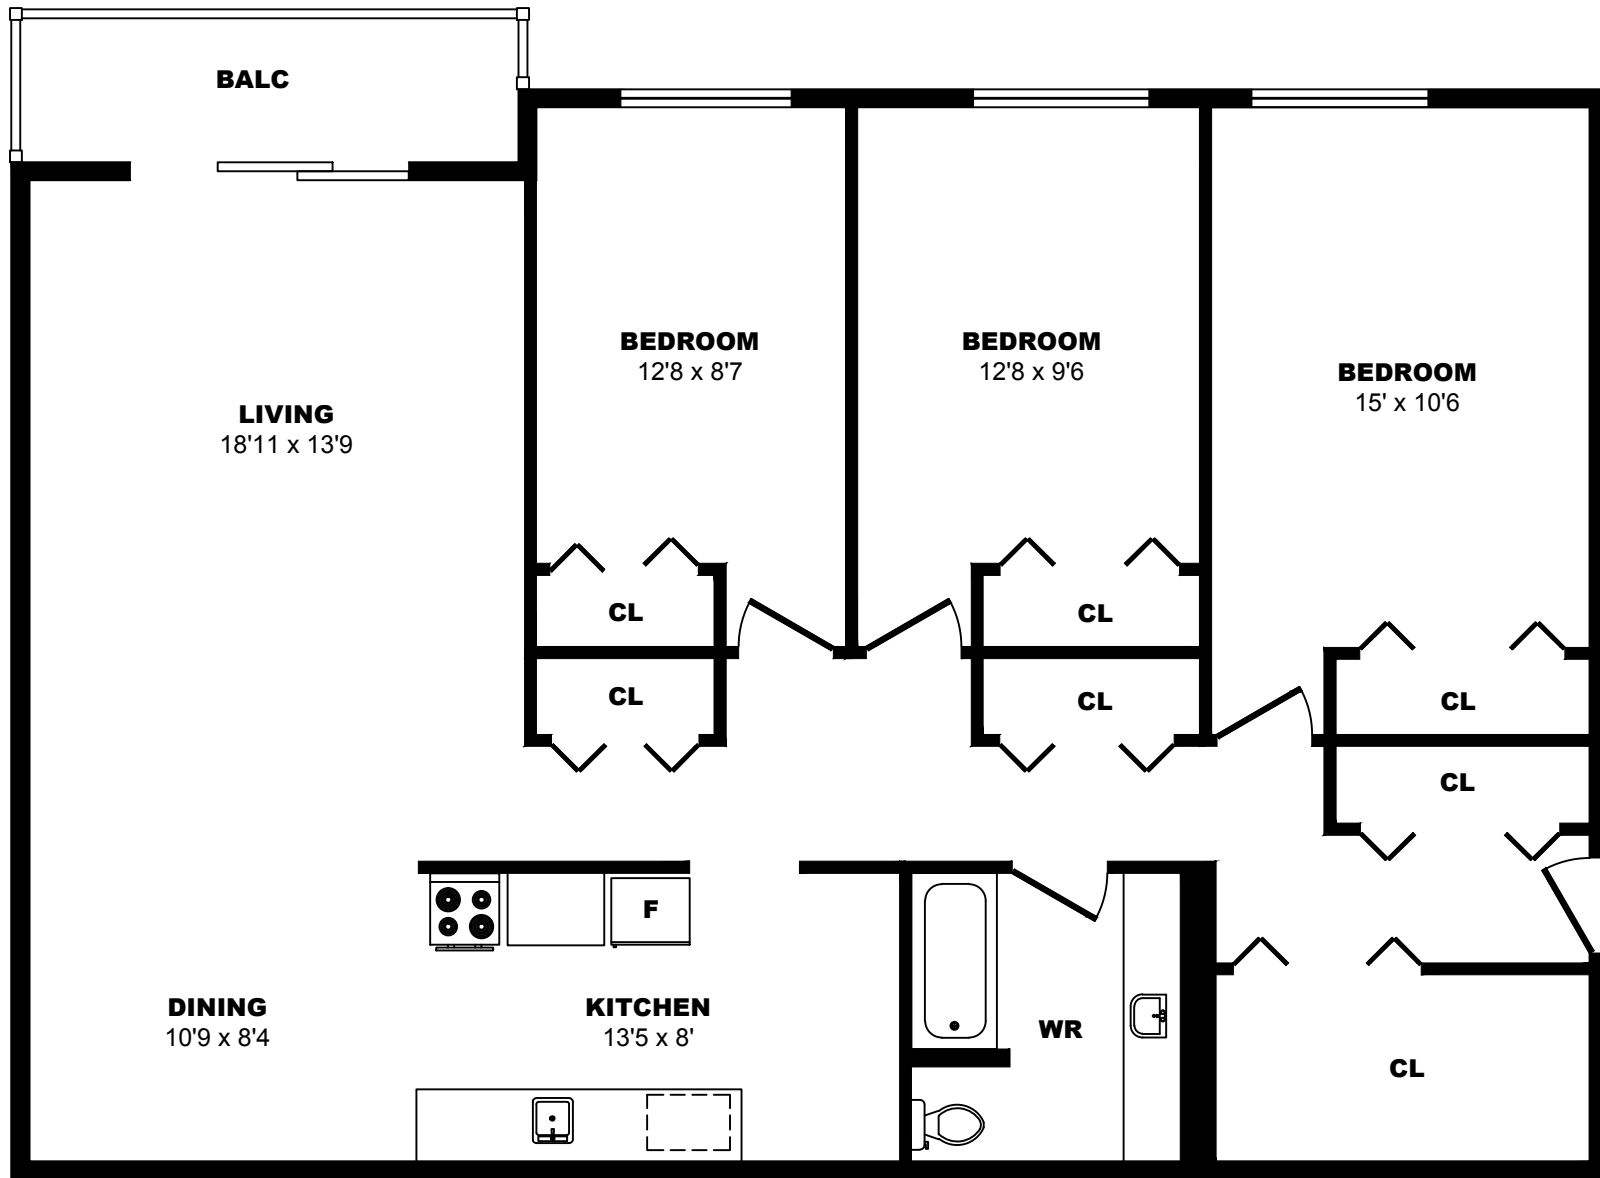

70 Dallas Road, Victoria - 2 Bdrm C, 1020sf

All dimensions are approximate. Sizes and specifications are subject to change without notice E. & O. E. All illustrations are artist's concept. Actual usable floor space may vary slightly from stated floor area.

72 Dallas Road, Victoria - 3 Bdrm A, 1300sf

All dimensions are approximate. Sizes and specifications are subject to change without notice E. & O. E.
 All illustrations are artist's concept. Actual usable floor space may vary slightly from stated floor area.

72 Dallas Road, Victoria - 3 Bdrm B, 1280sf

All dimensions are approximate. Sizes and specifications are subject to change without notice E. & O. E.
 All illustrations are artist's concept. Actual usable floor space may vary slightly from stated floor area.

76 Dallas Road, Victoria - 2 Bdrm F, 1030sf

All dimensions are approximate. Sizes and specifications are subject to change without notice E. & O. E.
All illustrations are artist's concept. Actual usable floor space may vary slightly from stated floor area.