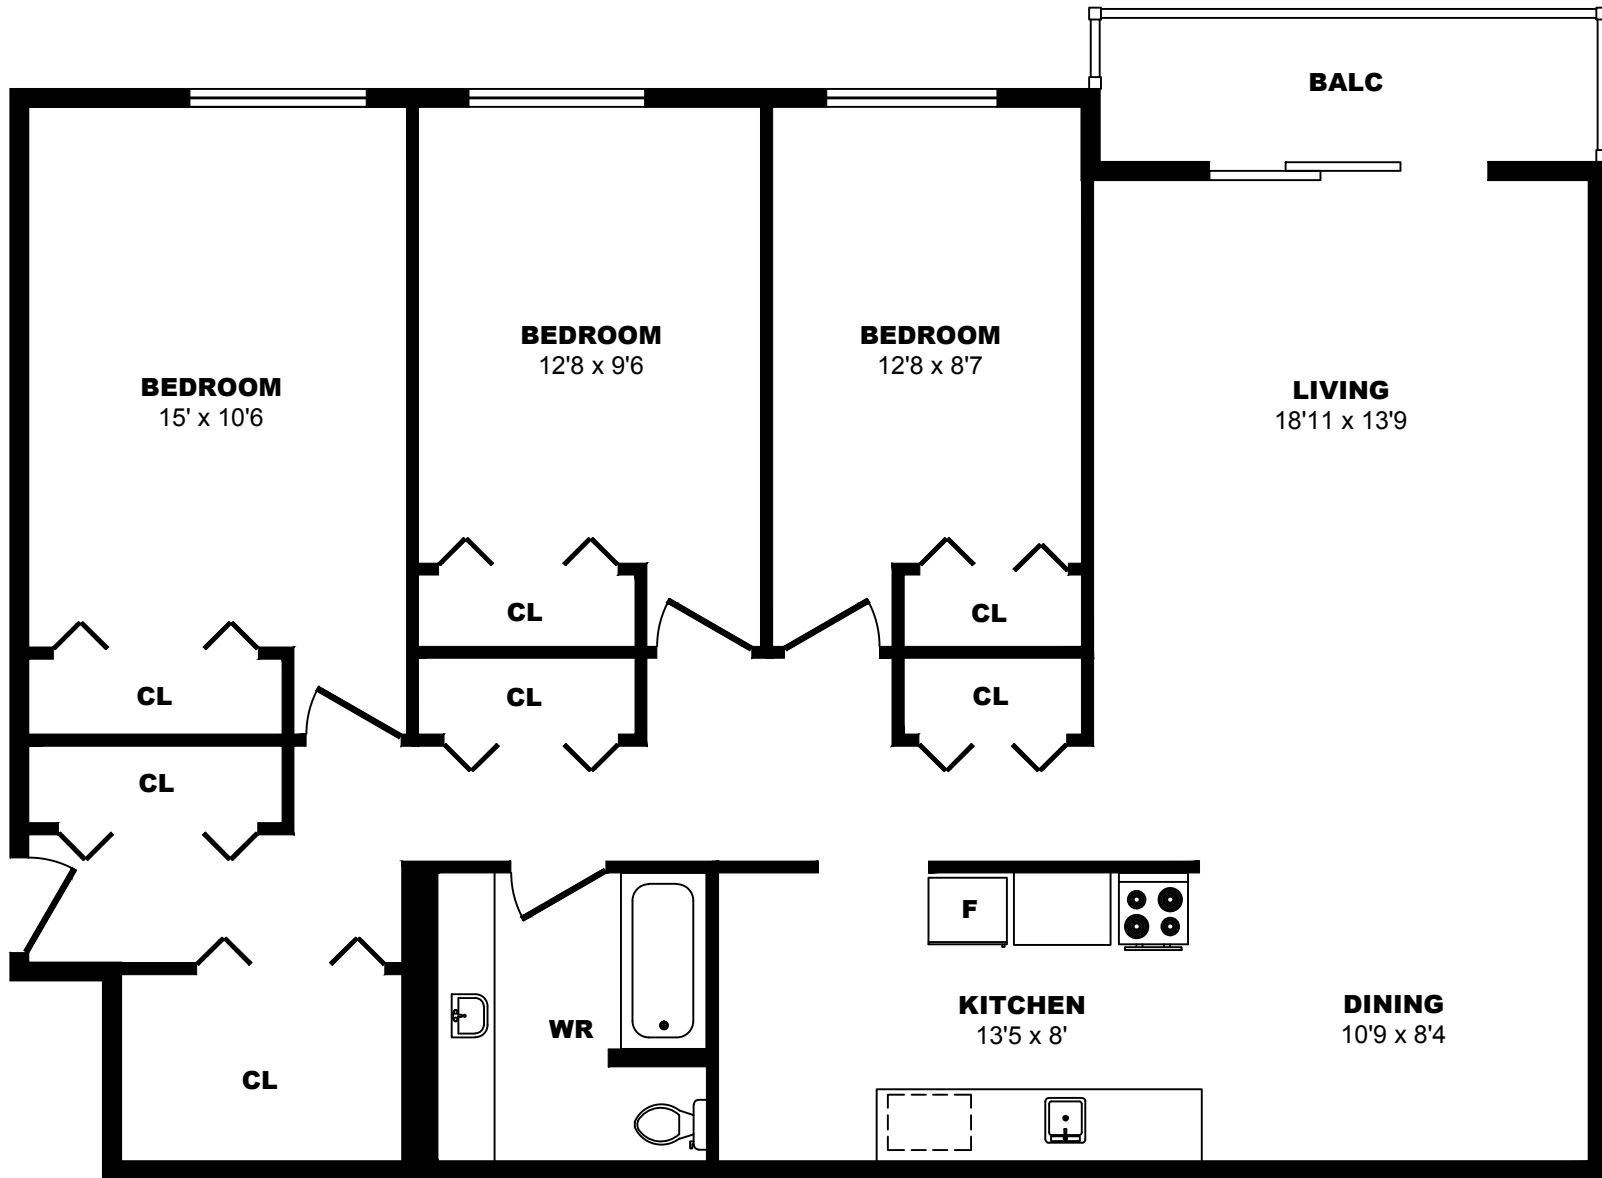

70 Dallas Road, Victoria - 2 Bdrm A, 1090sf

All dimensions are approximate. Sizes and specifications are subject to change without notice E. & O. E.
All illustrations are artist's concept. Actual usable floor space may vary slightly from stated floor area.

70 Dallas Road, Victoria - 2 Bdrm B, 1050sf

All dimensions are approximate. Sizes and specifications are subject to change without notice E. & O. E.
All illustrations are artist's concept. Actual usable floor space may vary slightly from stated floor area.

70 Dallas Road, Victoria - 2 Bdrm C, 1020sf

All dimensions are approximate. Sizes and specifications are subject to change without notice E. & O. E. All illustrations are artist's concept. Actual usable floor space may vary slightly from stated floor area.

76 Dallas Road, Victoria - 2 Bdrm F, 1030sf

All dimensions are approximate. Sizes and specifications are subject to change without notice E. & O. E.
All illustrations are artist's concept. Actual usable floor space may vary slightly from stated floor area.