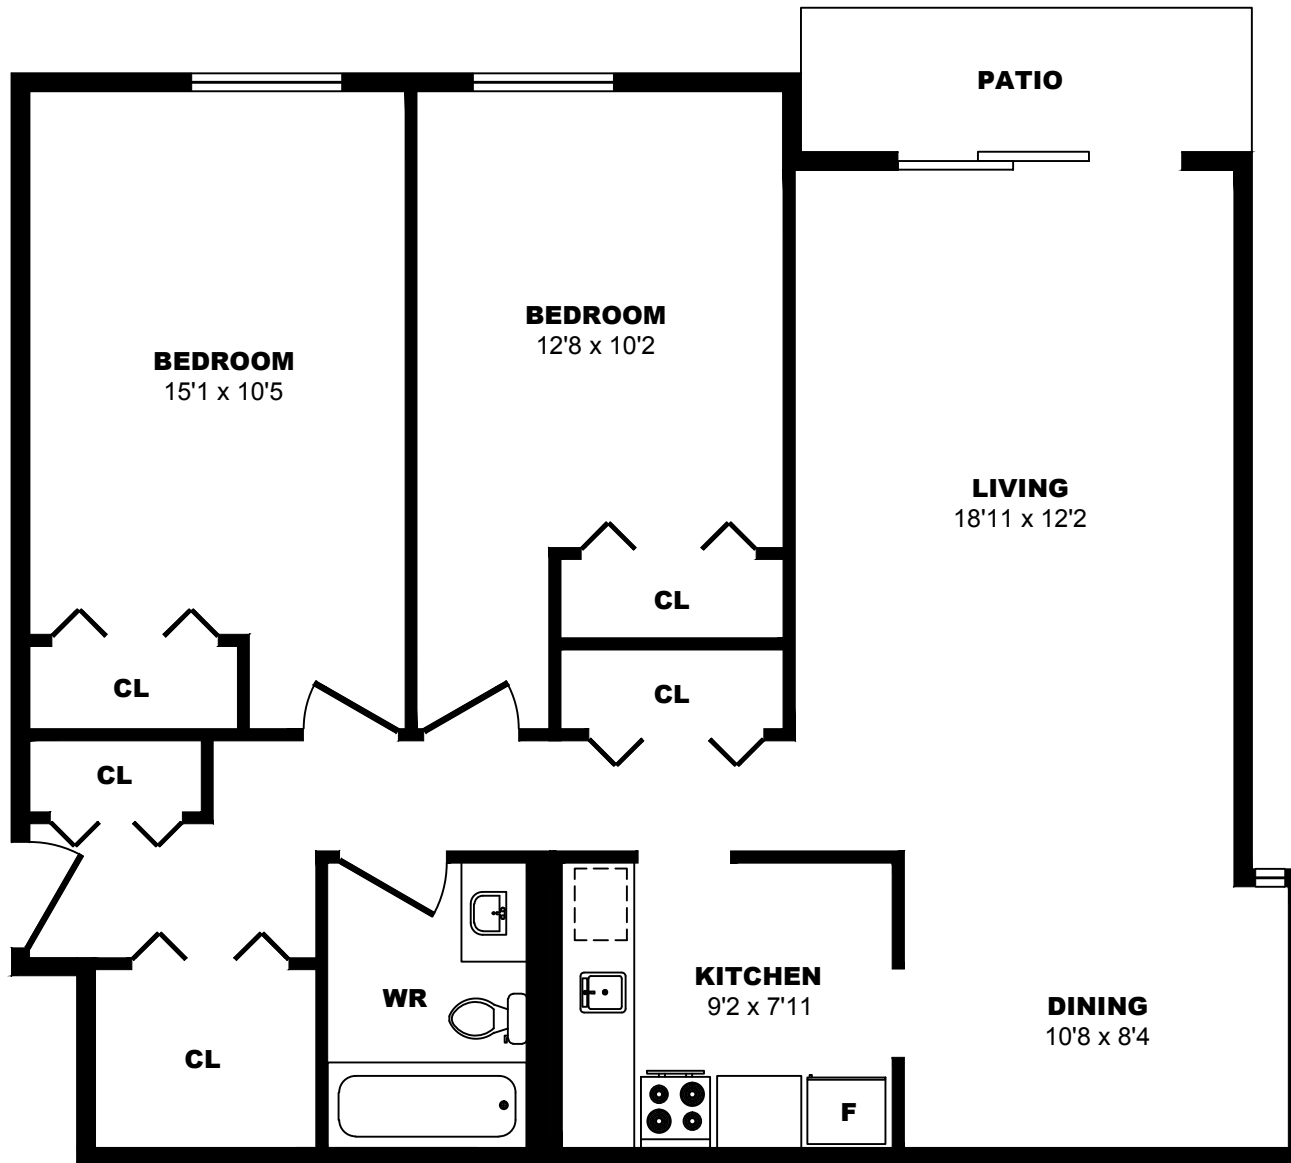

70 Dallas Road, Victoria - 2 Bdrm A, 1090sf

All dimensions are approximate. Sizes and specifications are subject to change without notice E. & O. E.
All illustrations are artist's concept. Actual usable floor space may vary slightly from stated floor area.

74 Dallas Road, Victoria - 2 Bdrm D, 1020sf

All dimensions are approximate. Sizes and specifications are subject to change without notice E. & O. E. All illustrations are artist's concept. Actual usable floor space may vary slightly from stated floor area.

74 Dallas Road, Victoria - 2 Bdrm E, 1010sf

All dimensions are approximate. Sizes and specifications are subject to change without notice E. & O. E. All illustrations are artist's concept. Actual usable floor space may vary slightly from stated floor area.

74 Dallas Road, Victoria - 2 Bdrm F, 1050sf

All dimensions are approximate. Sizes and specifications are subject to change without notice E. & O. E. All illustrations are artist's concept. Actual usable floor space may vary slightly from stated floor area.