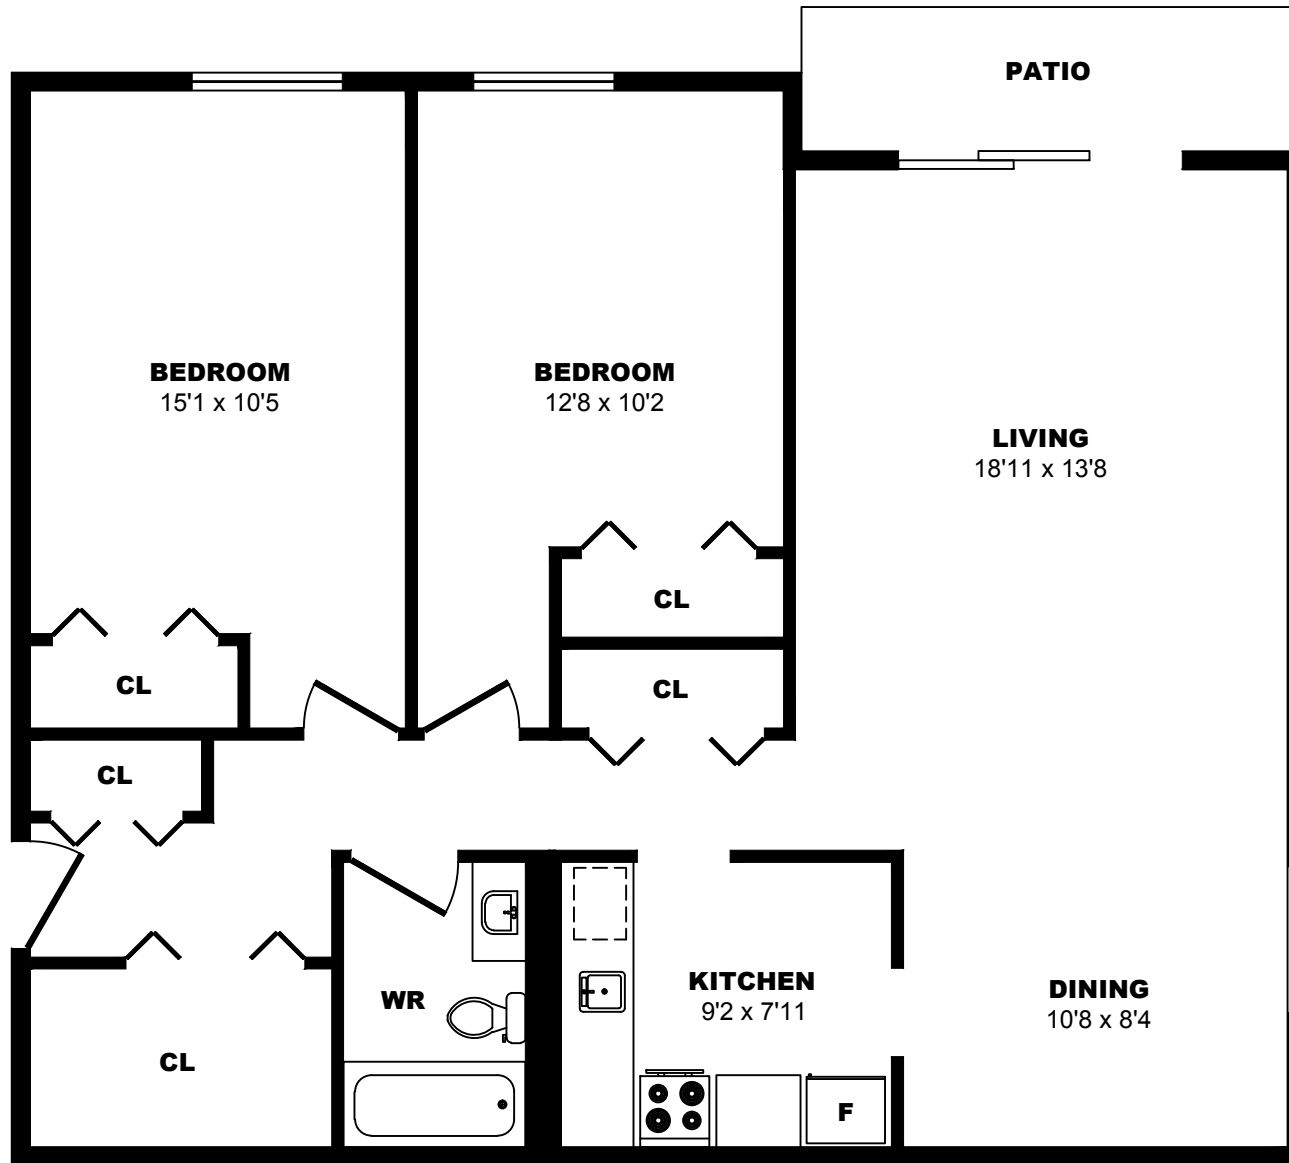

70 Dallas Road, Victoria - 2 Bdrm C, 1020sf

All dimensions are approximate. Sizes and specifications are subject to change without notice E. & O. E. All illustrations are artist's concept. Actual usable floor space may vary slightly from stated floor area.

72 Dallas Road, Victoria - 3 Bdrm B, 1280sf

All dimensions are approximate. Sizes and specifications are subject to change without notice E. & O. E.
 All illustrations are artist's concept. Actual usable floor space may vary slightly from stated floor area.

72 Dallas Road, Victoria - 3 Bdrm C, 1310sf

All dimensions are approximate. Sizes and specifications are subject to change without notice E. & O. E.
All illustrations are artist's concept. Actual usable floor space may vary slightly from stated floor area.

74 Dallas Road, Victoria - 2 Bdrm A, 1060sf

All dimensions are approximate. Sizes and specifications are subject to change without notice E. & O. E.
All illustrations are artist's concept. Actual usable floor space may vary slightly from stated floor area.