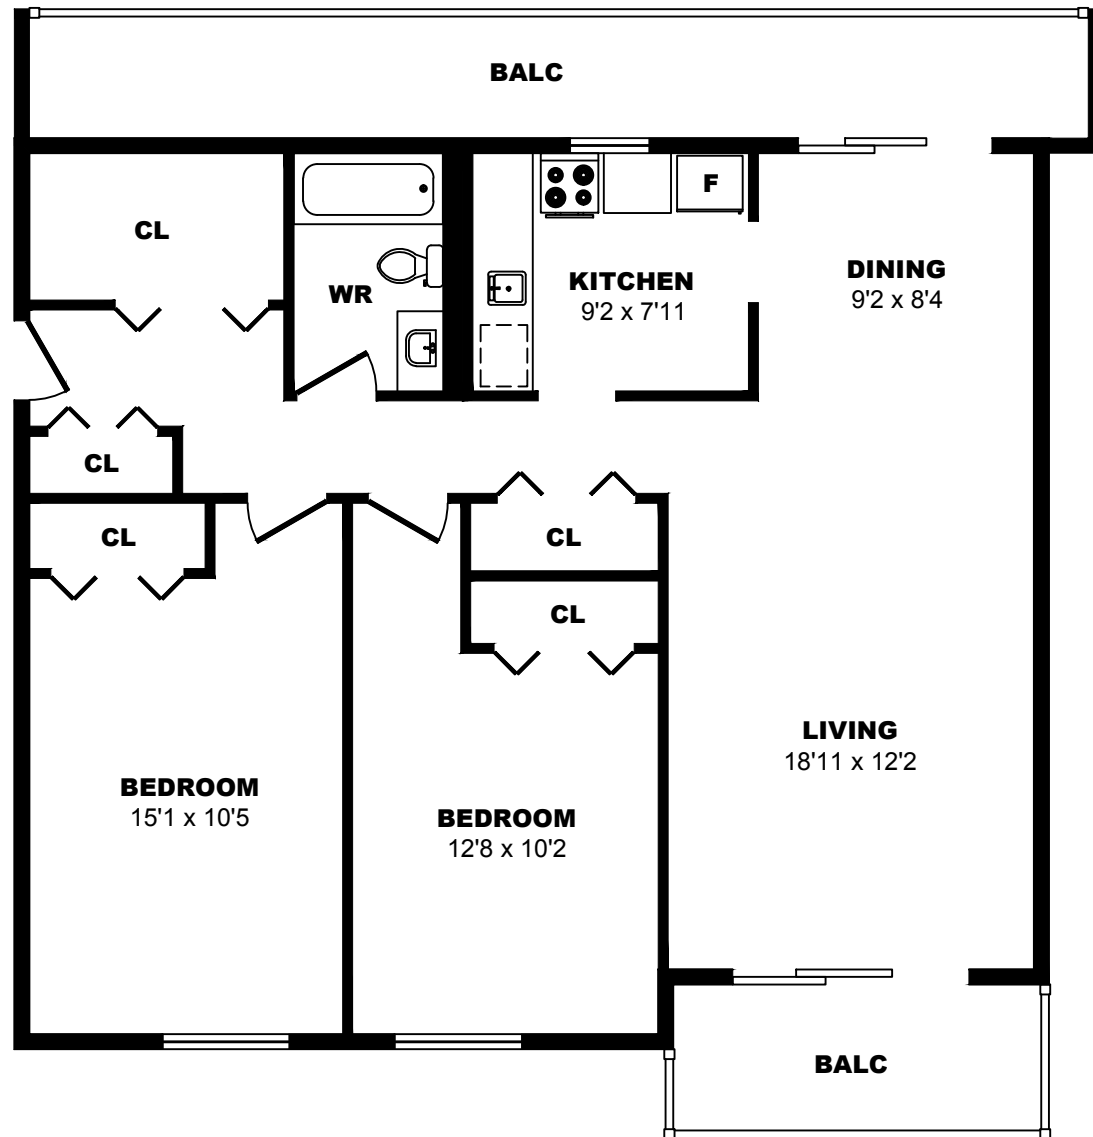

70 Dallas Road, Victoria - 2 Bdrm A, 1090sf

All dimensions are approximate. Sizes and specifications are subject to change without notice E. & O. E.
All illustrations are artist's concept. Actual usable floor space may vary slightly from stated floor area.

70 Dallas Road, Victoria - 2 Bdrm B, 1050sf

All dimensions are approximate. Sizes and specifications are subject to change without notice E. & O. E.
All illustrations are artist's concept. Actual usable floor space may vary slightly from stated floor area.

70 Dallas Road, Victoria - 2 Bdrm C, 1020sf

All dimensions are approximate. Sizes and specifications are subject to change without notice E. & O. E. All illustrations are artist's concept. Actual usable floor space may vary slightly from stated floor area.

74 Dallas Road, Victoria - 2 Bdrm F, 1050sf

All dimensions are approximate. Sizes and specifications are subject to change without notice E. & O. E. All illustrations are artist's concept. Actual usable floor space may vary slightly from stated floor area.