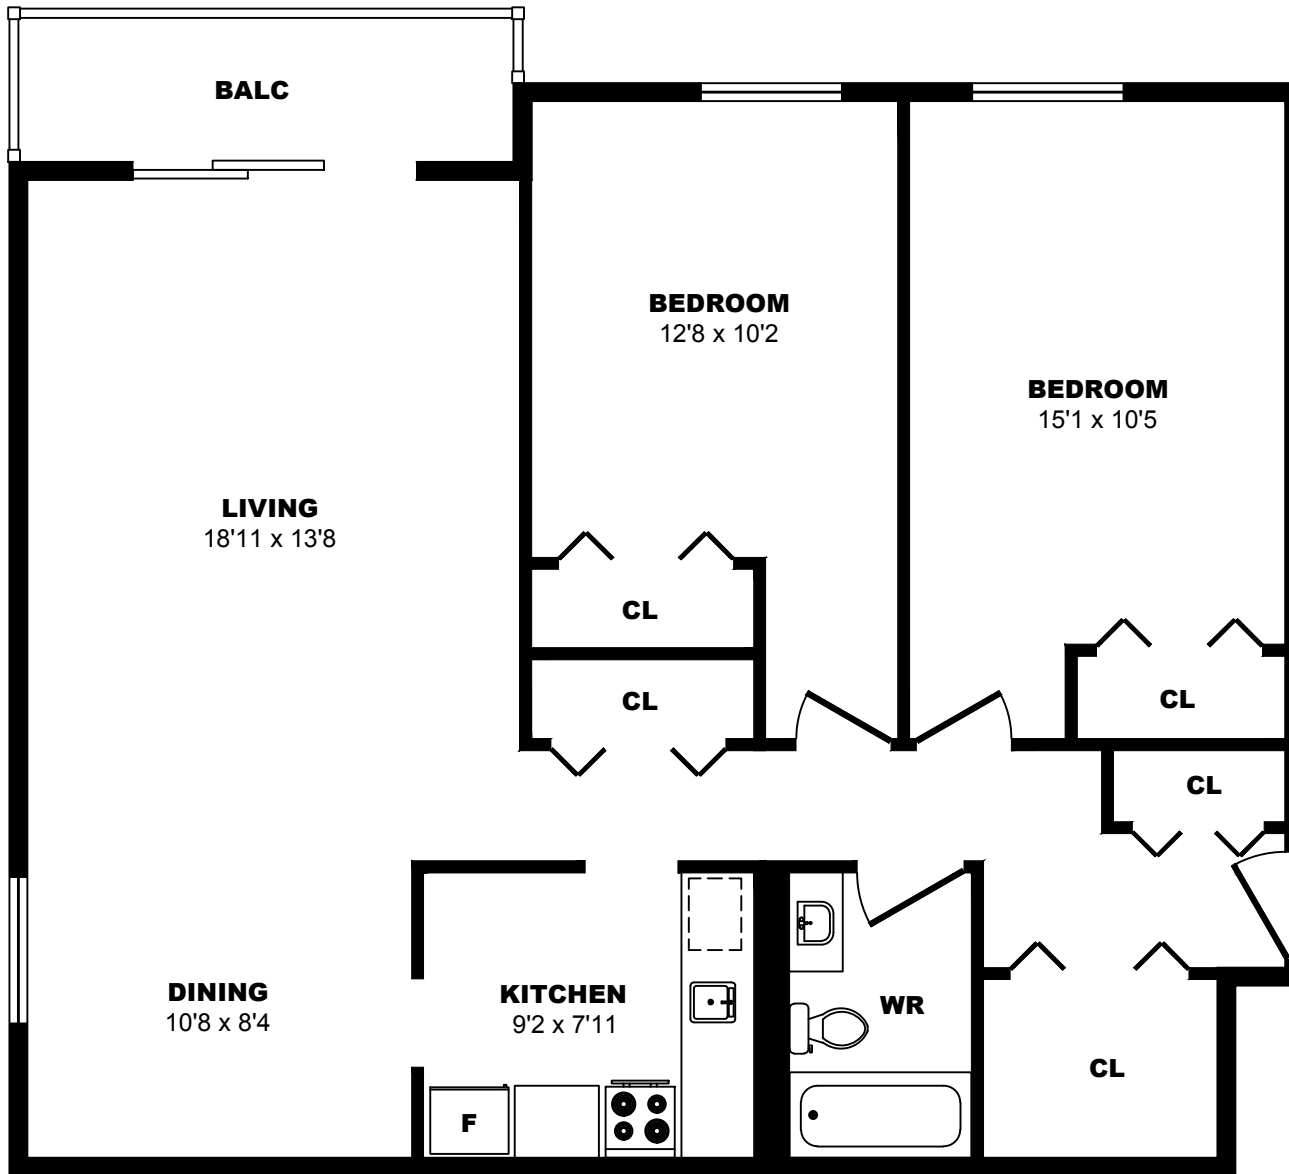

74 Dallas Road, Victoria - 2 Bdrm D, 1020sf

All dimensions are approximate. Sizes and specifications are subject to change without notice E. & O. E. All illustrations are artist's concept. Actual usable floor space may vary slightly from stated floor area.

74 Dallas Road, Victoria - 2 Bdrm E, 1010sf

All dimensions are approximate. Sizes and specifications are subject to change without notice E. & O. E. All illustrations are artist's concept. Actual usable floor space may vary slightly from stated floor area.

74 Dallas Road, Victoria - 2 Bdrm F, 1050sf

All dimensions are approximate. Sizes and specifications are subject to change without notice E. & O. E. All illustrations are artist's concept. Actual usable floor space may vary slightly from stated floor area.

76 Dallas Road, Victoria - 2 Bdrm F, 1030sf

All dimensions are approximate. Sizes and specifications are subject to change without notice E. & O. E.
All illustrations are artist's concept. Actual usable floor space may vary slightly from stated floor area.