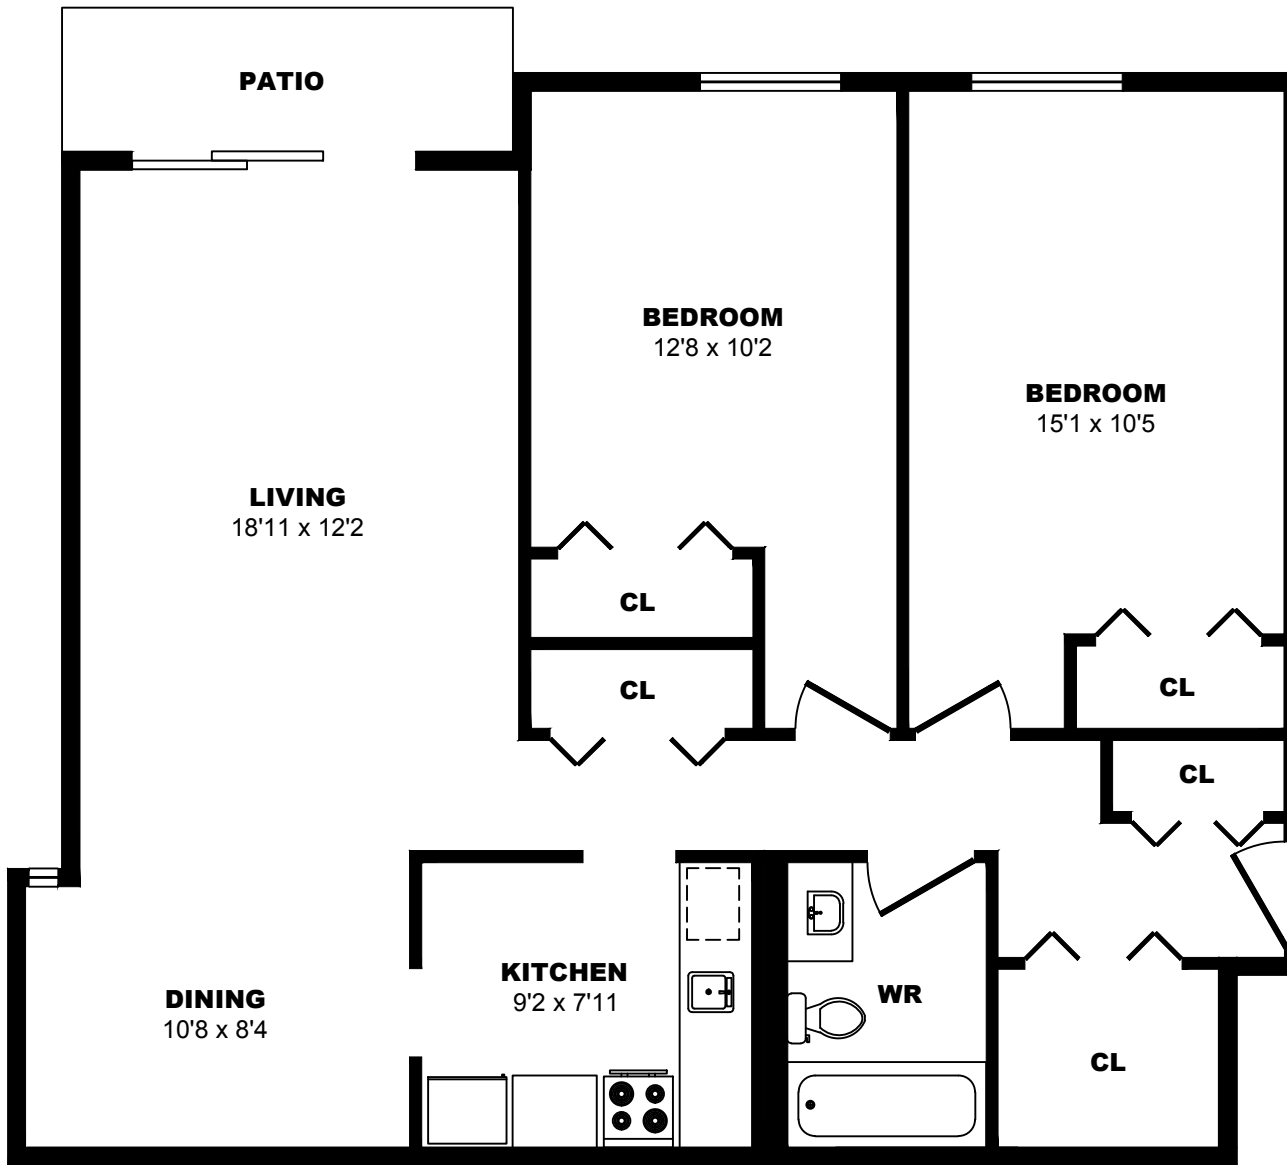

70 Dallas Road, Victoria - 2 Bdrm A, 1090sf

All dimensions are approximate. Sizes and specifications are subject to change without notice E. & O. E.
All illustrations are artist's concept. Actual usable floor space may vary slightly from stated floor area.

70 Dallas Road, Victoria - 2 Bdrm B, 1050sf

All dimensions are approximate. Sizes and specifications are subject to change without notice E. & O. E.
All illustrations are artist's concept. Actual usable floor space may vary slightly from stated floor area.

74 Dallas Road, Victoria - 2 Bdrm G1050sf

All dimensions are approximate. Sizes and specifications are subject to change without notice E. & O. E.
 All illustrations are artist's concept. Actual usable floor space may vary slightly from stated floor area.

76 Dallas Road, Victoria - 2 Bdrm A, 1060sf

All dimensions are approximate. Sizes and specifications are subject to change without notice E. & O. E.
All illustrations are artist's concept. Actual usable floor space may vary slightly from stated floor area.