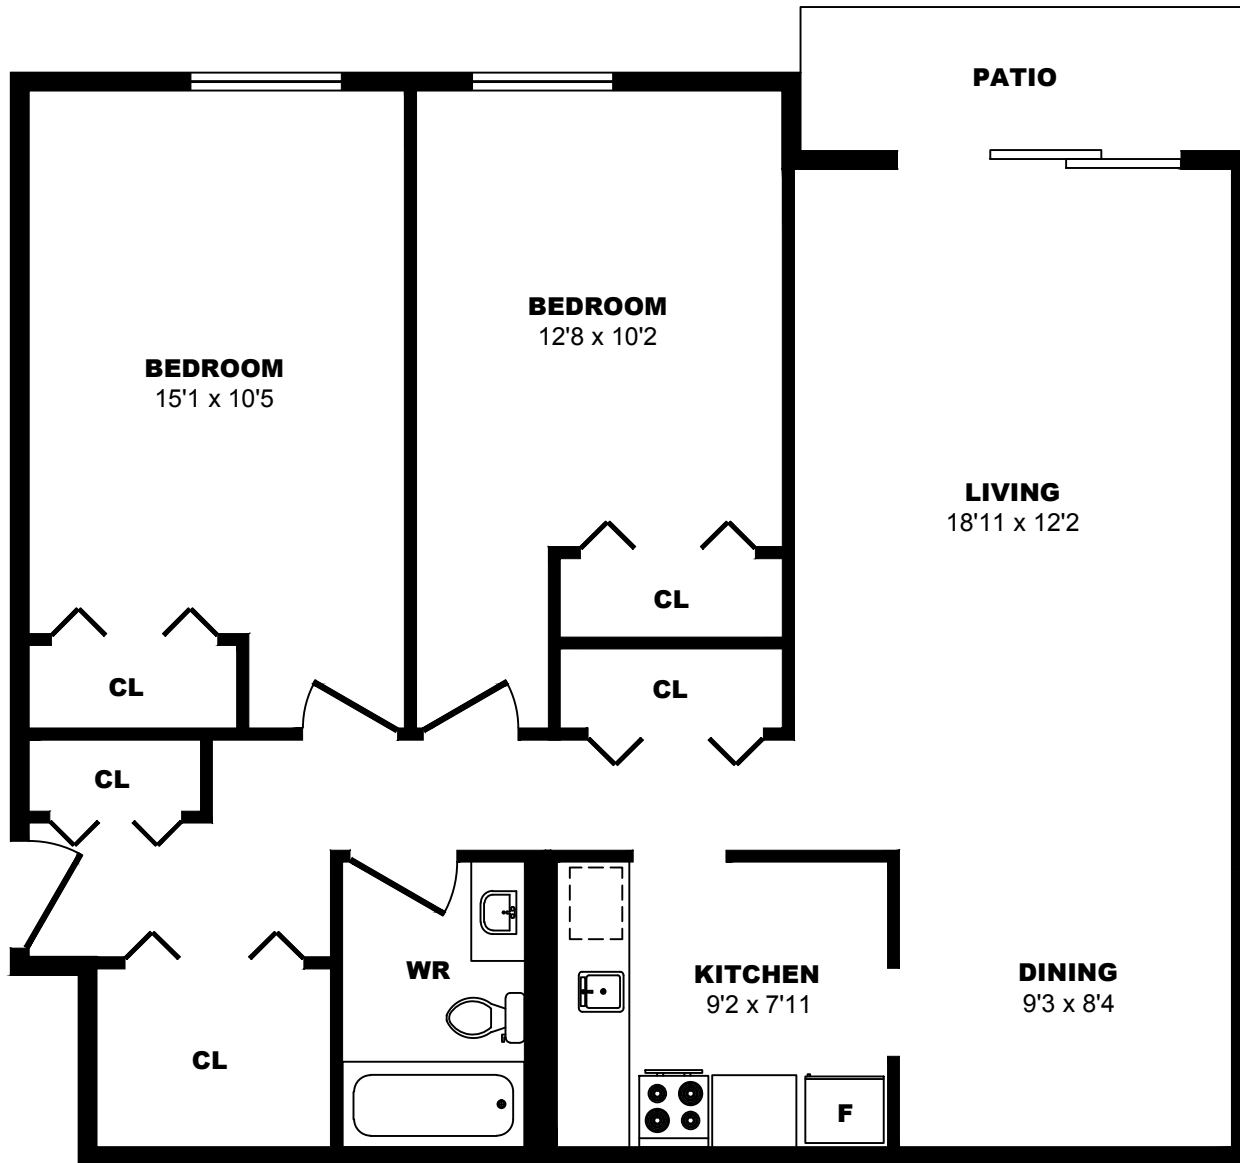

70 Dallas Road, Victoria - 2 Bdrm A, 1090sf

All dimensions are approximate. Sizes and specifications are subject to change without notice E. & O. E.
All illustrations are artist's concept. Actual usable floor space may vary slightly from stated floor area.

74 Dallas Road, Victoria - 2 Bdrm A, 1060sf

All dimensions are approximate. Sizes and specifications are subject to change without notice E. & O. E.
All illustrations are artist's concept. Actual usable floor space may vary slightly from stated floor area.

74 Dallas Road, Victoria - 2 Bdrm B, 1030sf

All dimensions are approximate. Sizes and specifications are subject to change without notice E. & O. E.
All illustrations are artist's concept. Actual usable floor space may vary slightly from stated floor area.

76 Dallas Road, Victoria - 2 Bdrm F, 1030sf

All dimensions are approximate. Sizes and specifications are subject to change without notice E. & O. E.
All illustrations are artist's concept. Actual usable floor space may vary slightly from stated floor area.