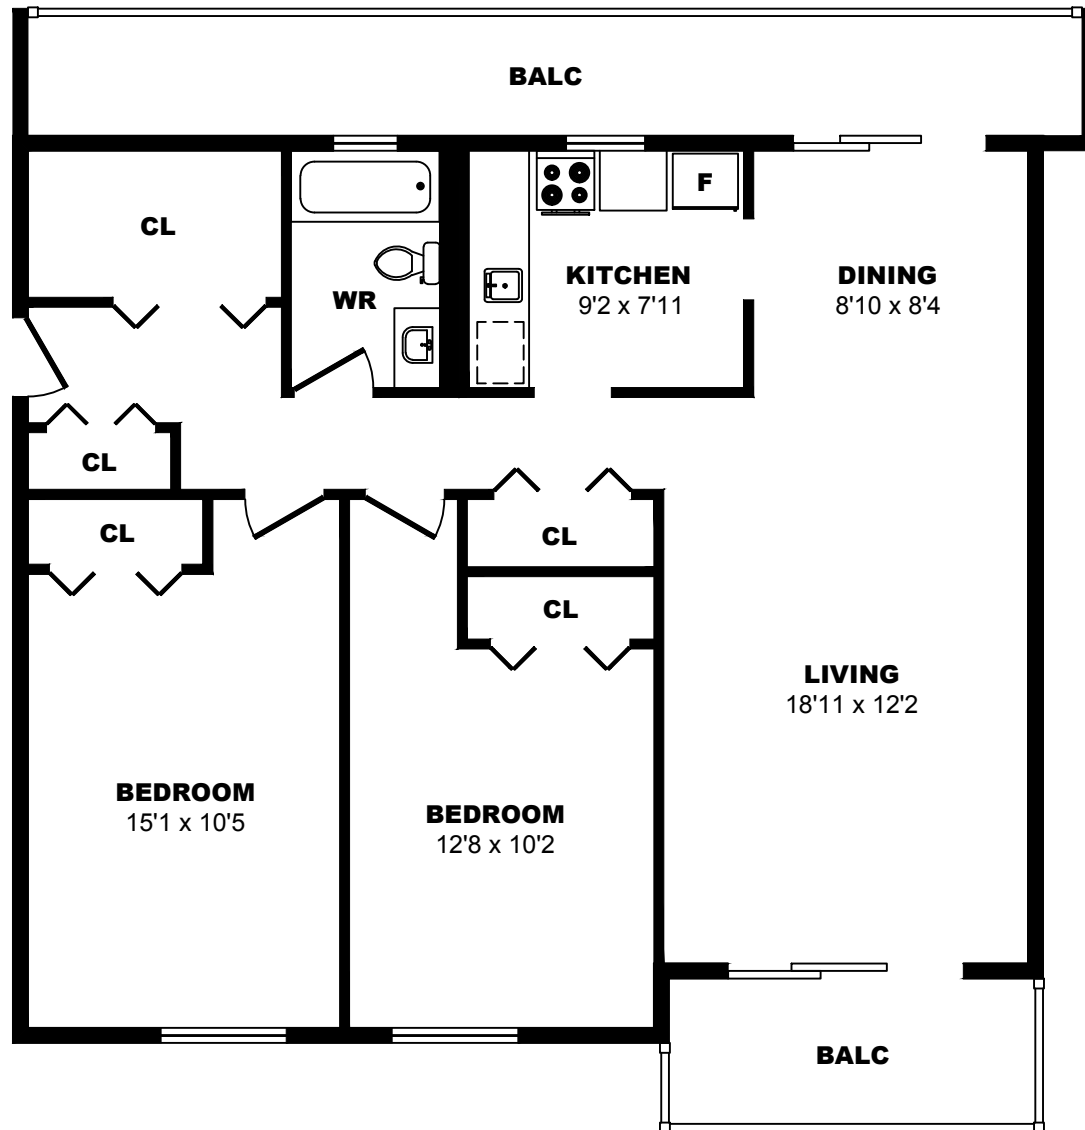

70 Dallas Road, Victoria - 2 Bdrm A, 1090sf

All dimensions are approximate. Sizes and specifications are subject to change without notice E. & O. E.
All illustrations are artist's concept. Actual usable floor space may vary slightly from stated floor area.

74 Dallas Road, Victoria - 2 Bdrm B, 1030sf

All dimensions are approximate. Sizes and specifications are subject to change without notice E. & O. E.
All illustrations are artist's concept. Actual usable floor space may vary slightly from stated floor area.

74 Dallas Road, Victoria - 2 Bdrm C, 1000sf

All dimensions are approximate. Sizes and specifications are subject to change without notice E. & O. E. All illustrations are artist's concept. Actual usable floor space may vary slightly from stated floor area.

74 Dallas Road, Victoria - 2 Bdrm D, 1020sf

All dimensions are approximate. Sizes and specifications are subject to change without notice E. & O. E. All illustrations are artist's concept. Actual usable floor space may vary slightly from stated floor area.