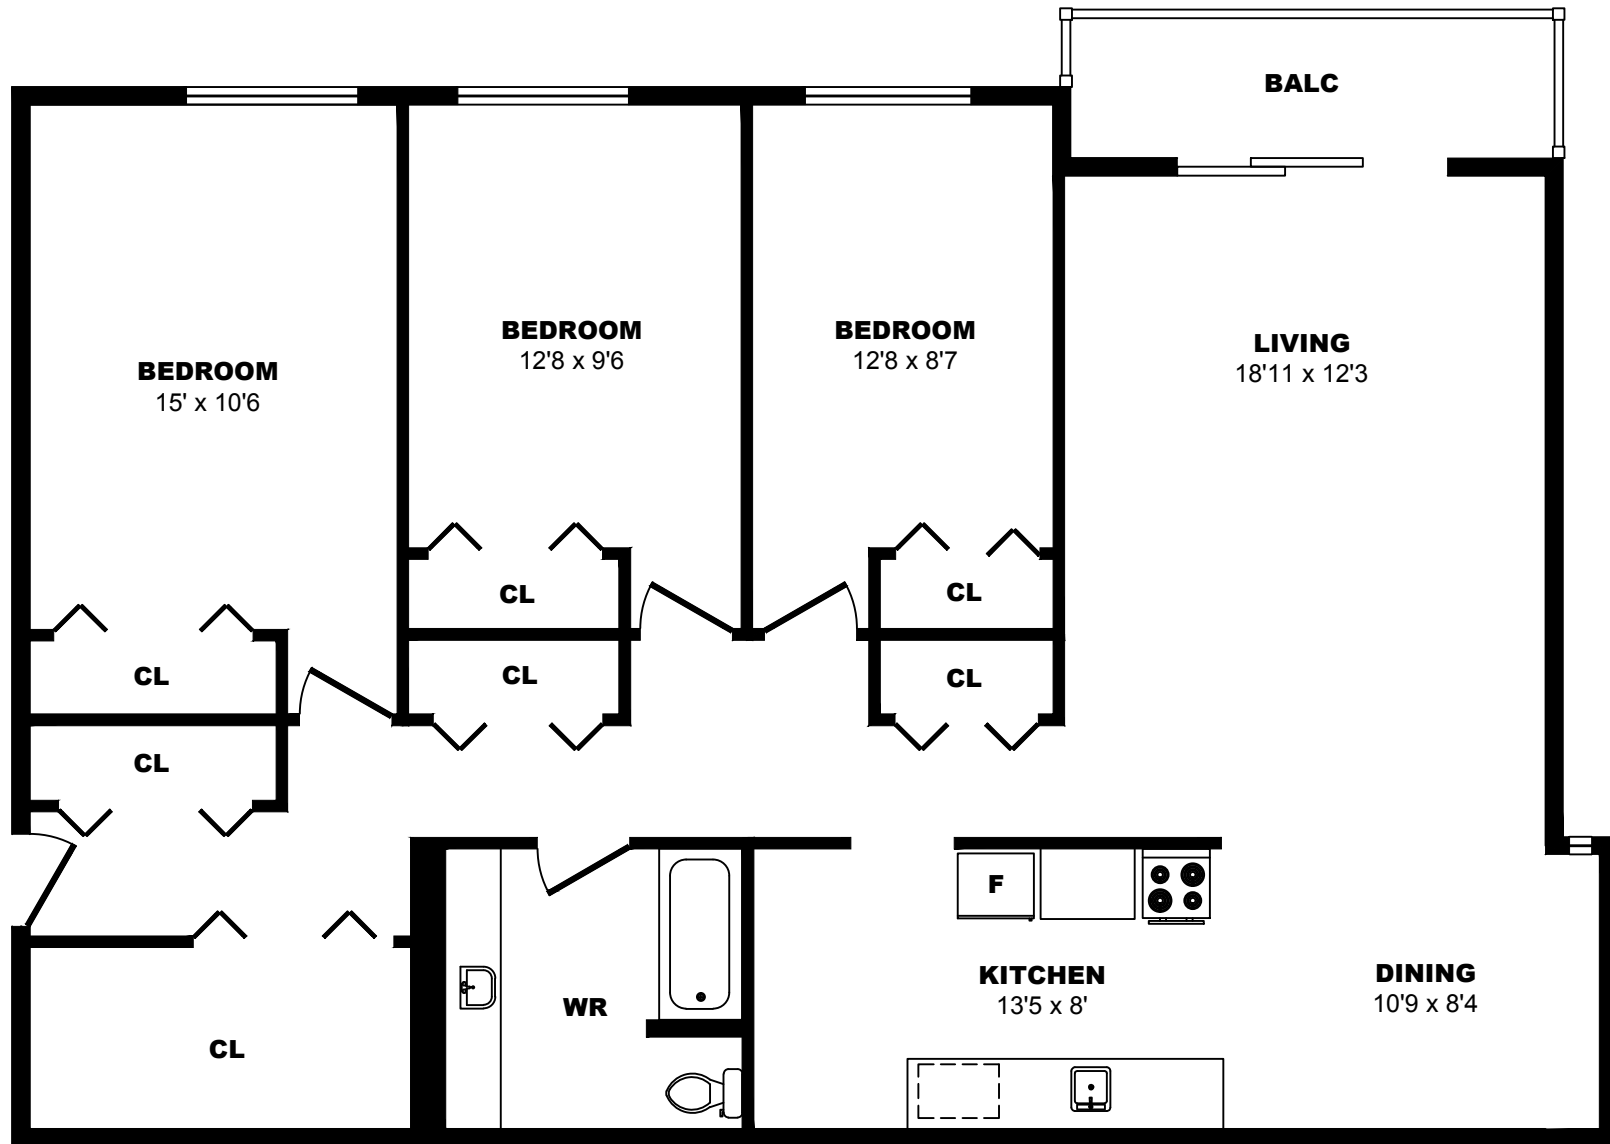

70 Dallas Road, Victoria - 2 Bdrm B, 1050sf

All dimensions are approximate. Sizes and specifications are subject to change without notice E. & O. E.
All illustrations are artist's concept. Actual usable floor space may vary slightly from stated floor area.

70 Dallas Road, Victoria - 2 Bdrm C, 1020sf

All dimensions are approximate. Sizes and specifications are subject to change without notice E. & O. E. All illustrations are artist's concept. Actual usable floor space may vary slightly from stated floor area.

72 Dallas Road, Victoria - 3 Bdrm A, 1300sf

All dimensions are approximate. Sizes and specifications are subject to change without notice E. & O. E.
 All illustrations are artist's concept. Actual usable floor space may vary slightly from stated floor area.

76 Dallas Road, Victoria - 2 Bdrm F, 1030sf

All dimensions are approximate. Sizes and specifications are subject to change without notice E. & O. E.
All illustrations are artist's concept. Actual usable floor space may vary slightly from stated floor area.