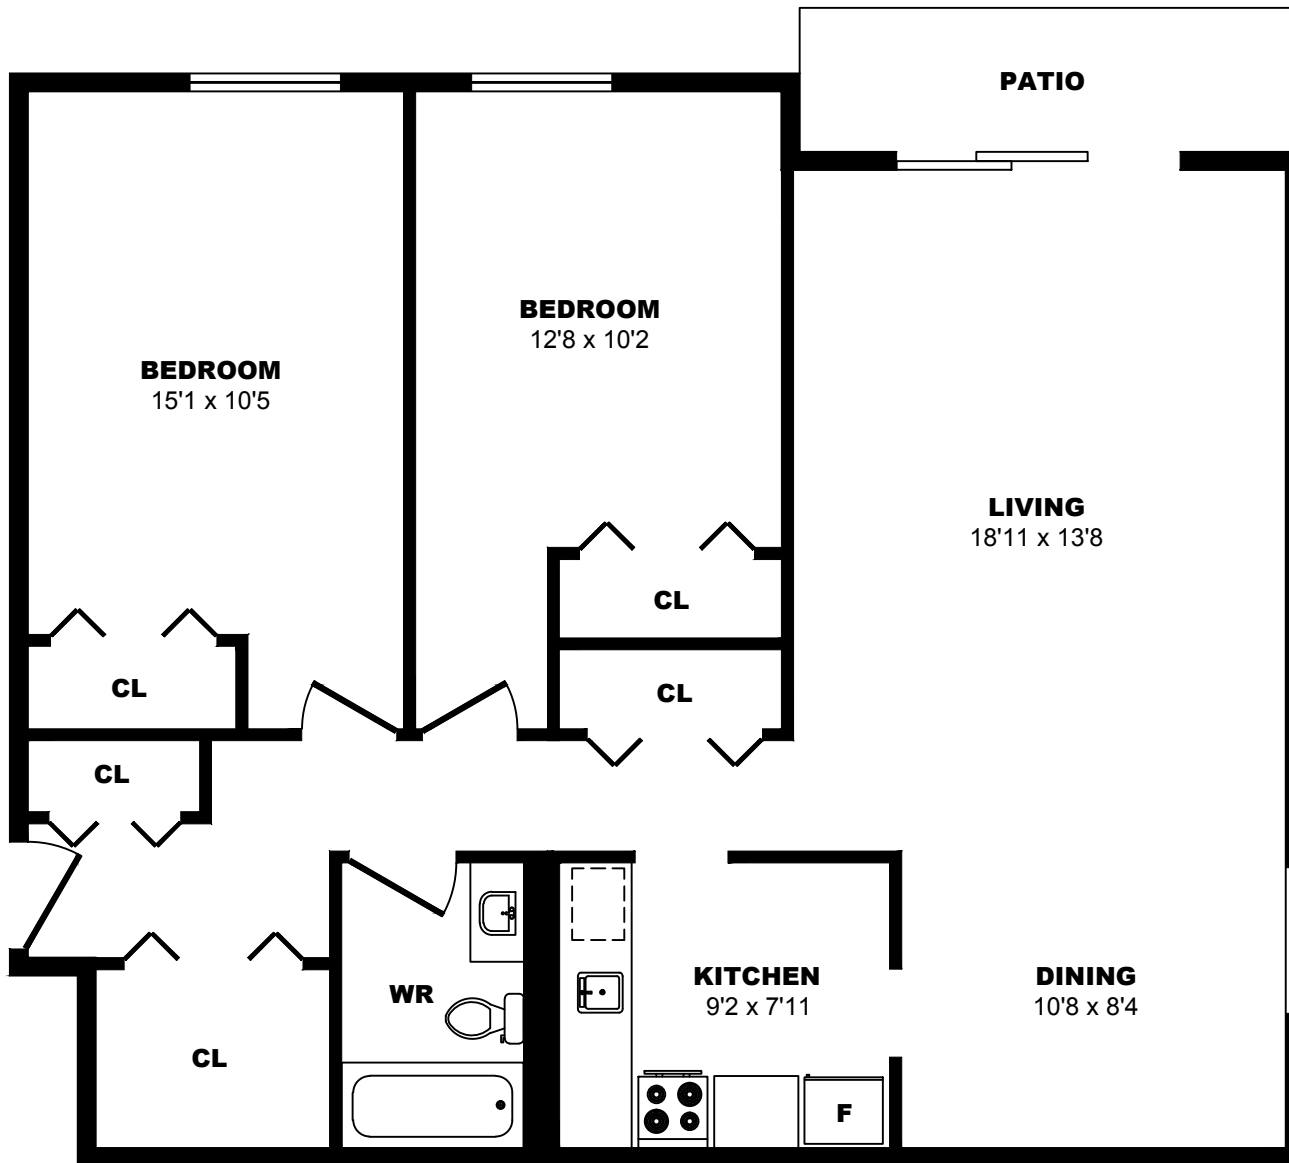

70 Dallas Road, Victoria - 2 Bdrm A, 1090sf

All dimensions are approximate. Sizes and specifications are subject to change without notice E. & O. E.
All illustrations are artist's concept. Actual usable floor space may vary slightly from stated floor area.

70 Dallas Road, Victoria - 2 Bdrm B, 1050sf

All dimensions are approximate. Sizes and specifications are subject to change without notice E. & O. E.
All illustrations are artist's concept. Actual usable floor space may vary slightly from stated floor area.

74 Dallas Road, Victoria - 2 Bdrm F, 1050sf

All dimensions are approximate. Sizes and specifications are subject to change without notice E. & O. E. All illustrations are artist's concept. Actual usable floor space may vary slightly from stated floor area.

74 Dallas Road, Victoria - 2 Bdrm G1050sf

All dimensions are approximate. Sizes and specifications are subject to change without notice E. & O. E.
 All illustrations are artist's concept. Actual usable floor space may vary slightly from stated floor area.