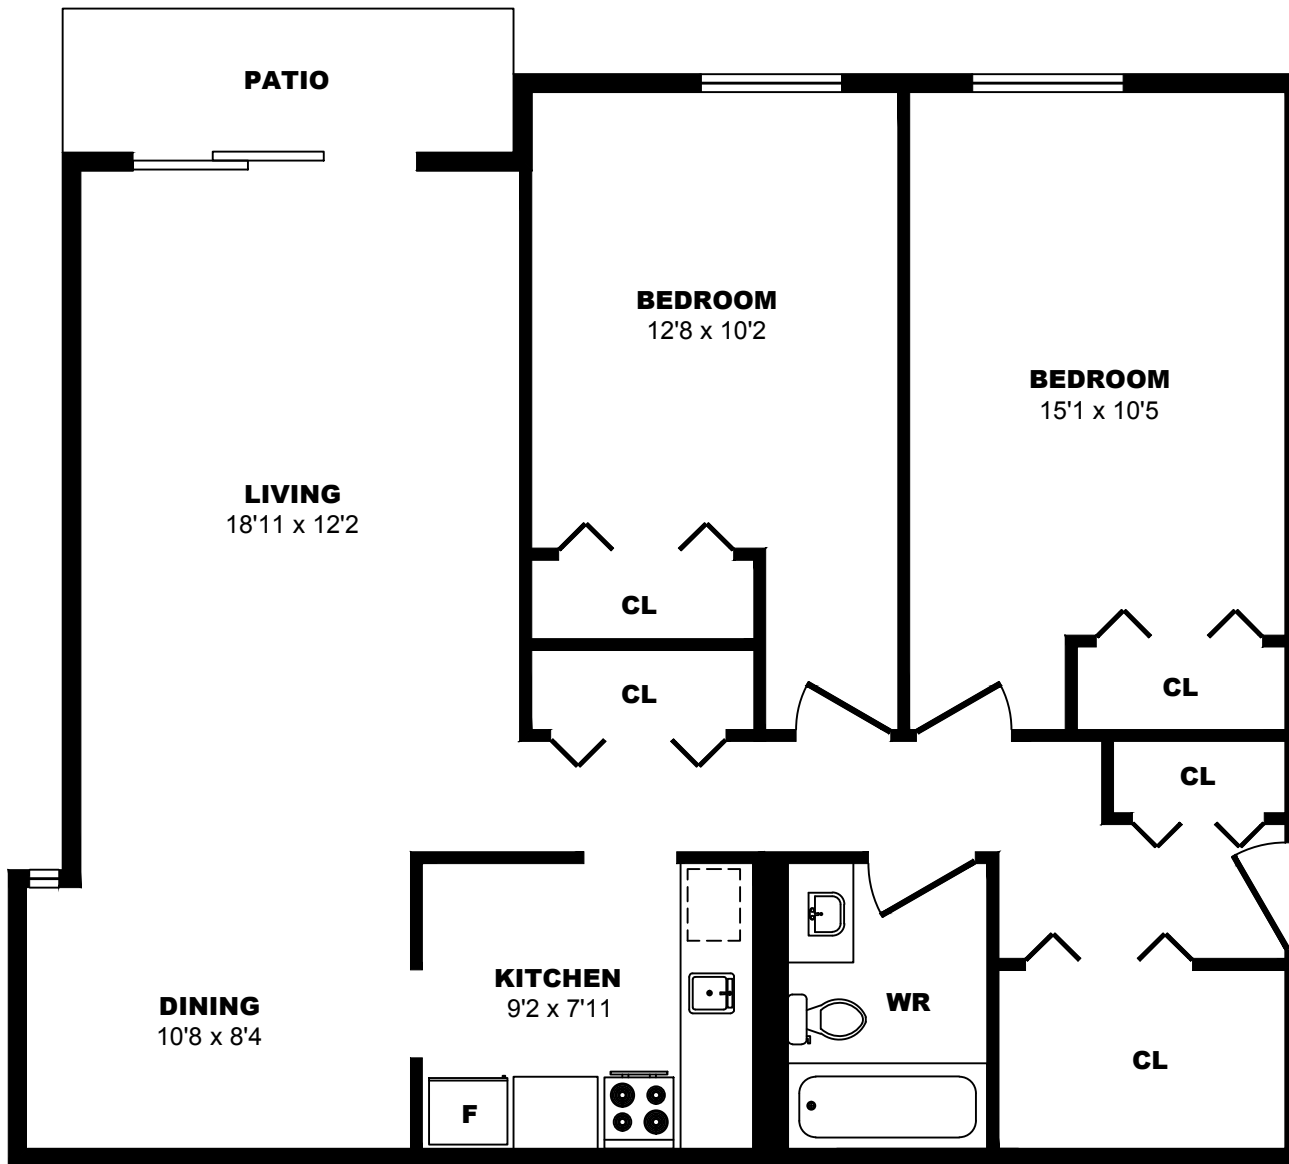

72 Dallas Road, Victoria - 3 Bdrm B, 1280sf

All dimensions are approximate. Sizes and specifications are subject to change without notice E. & O. E.
 All illustrations are artist's concept. Actual usable floor space may vary slightly from stated floor area.

72 Dallas Road, Victoria - 3 Bdrm C, 1310sf

All dimensions are approximate. Sizes and specifications are subject to change without notice E. & O. E.
All illustrations are artist's concept. Actual usable floor space may vary slightly from stated floor area.

74 Dallas Road, Victoria - 2 Bdrm A, 1060sf

All dimensions are approximate. Sizes and specifications are subject to change without notice E. & O. E.
All illustrations are artist's concept. Actual usable floor space may vary slightly from stated floor area.

74 Dallas Road, Victoria - 2 Bdrm B, 1030sf

All dimensions are approximate. Sizes and specifications are subject to change without notice E. & O. E.
All illustrations are artist's concept. Actual usable floor space may vary slightly from stated floor area.