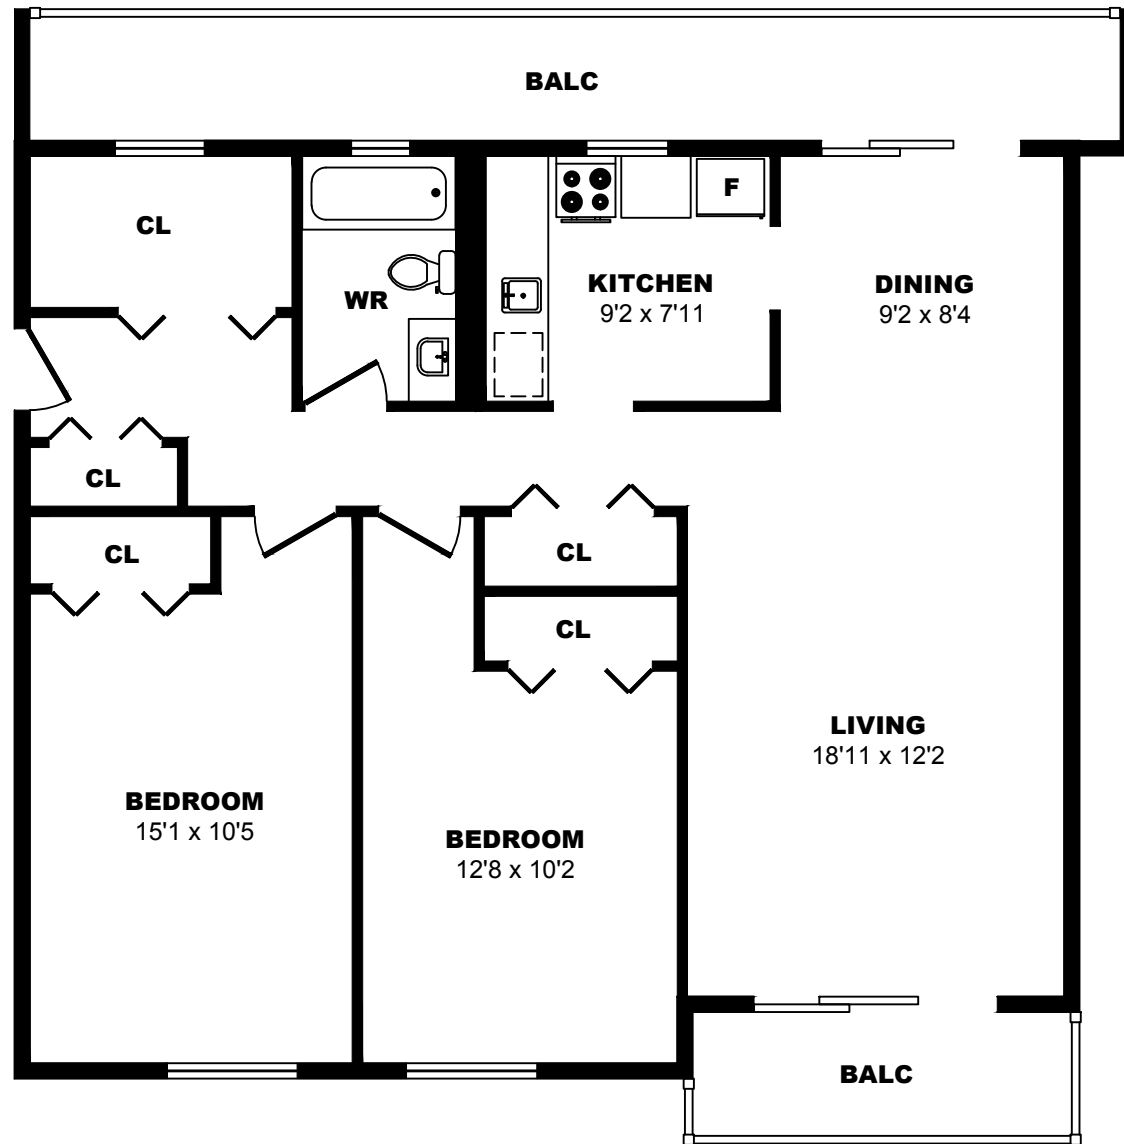

70 Dallas Road, Victoria - 2 Bdrm A, 1090sf

All dimensions are approximate. Sizes and specifications are subject to change without notice E. & O. E.
All illustrations are artist's concept. Actual usable floor space may vary slightly from stated floor area.

70 Dallas Road, Victoria - 2 Bdrm C, 1020sf

All dimensions are approximate. Sizes and specifications are subject to change without notice E. & O. E. All illustrations are artist's concept. Actual usable floor space may vary slightly from stated floor area.

76 Dallas Road, Victoria - 2 Bdrm A, 1060sf

All dimensions are approximate. Sizes and specifications are subject to change without notice E. & O. E.
All illustrations are artist's concept. Actual usable floor space may vary slightly from stated floor area.

76 Dallas Road, Victoria - 2 Bdrm B, 1060sf

All dimensions are approximate. Sizes and specifications are subject to change without notice E. & O. E.
All illustrations are artist's concept. Actual usable floor space may vary slightly from stated floor area.