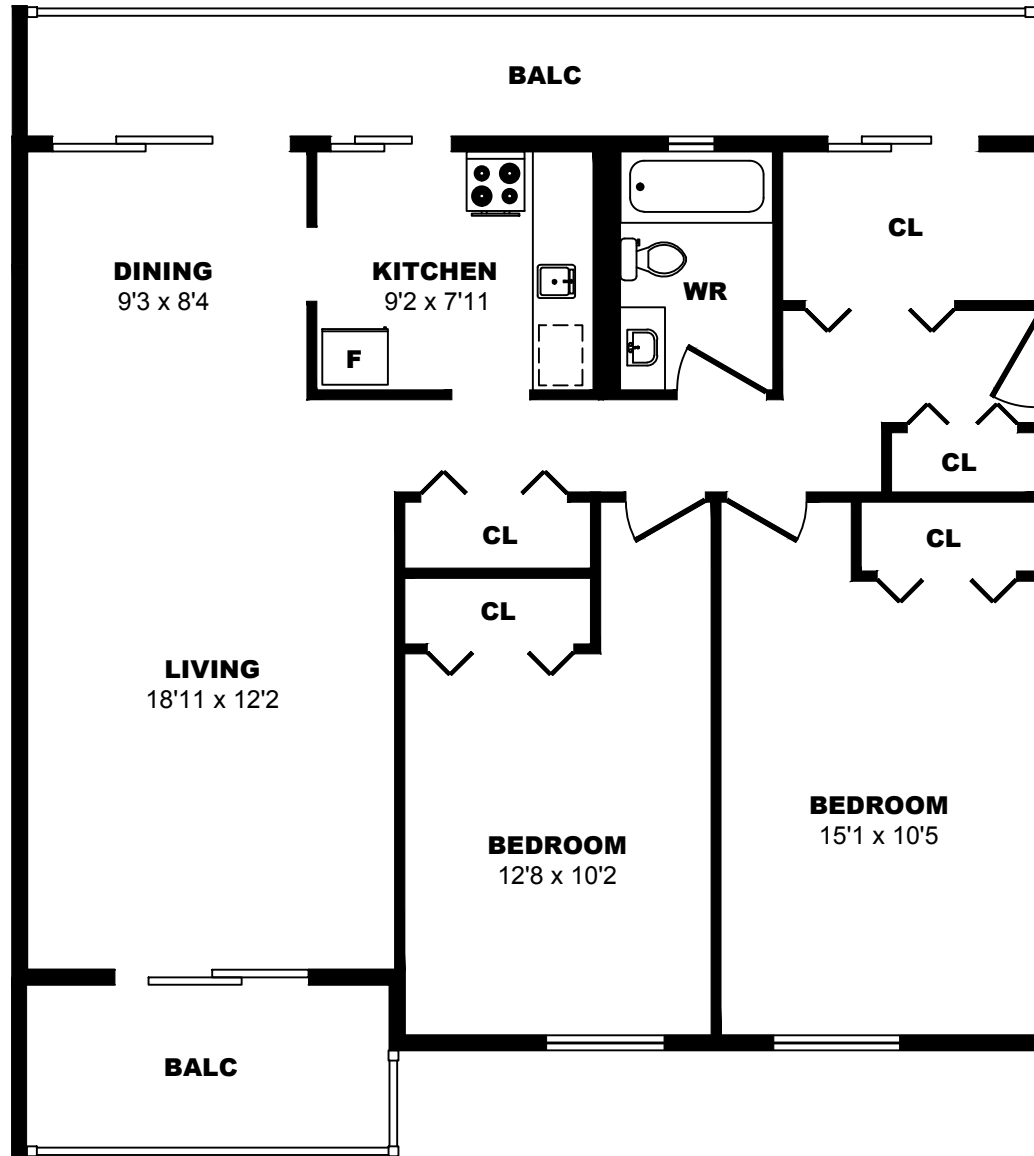

74 Dallas Road, Victoria - 2 Bdrm B, 1030sf

All dimensions are approximate. Sizes and specifications are subject to change without notice E. & O. E.
All illustrations are artist's concept. Actual usable floor space may vary slightly from stated floor area.

74 Dallas Road, Victoria - 2 Bdrm C, 1000sf

All dimensions are approximate. Sizes and specifications are subject to change without notice E. & O. E. All illustrations are artist's concept. Actual usable floor space may vary slightly from stated floor area.

74 Dallas Road, Victoria - 2 Bdrm D, 1020sf

All dimensions are approximate. Sizes and specifications are subject to change without notice E. & O. E. All illustrations are artist's concept. Actual usable floor space may vary slightly from stated floor area.

74 Dallas Road, Victoria - 2 Bdrm F, 1050sf

All dimensions are approximate. Sizes and specifications are subject to change without notice E. & O. E. All illustrations are artist's concept. Actual usable floor space may vary slightly from stated floor area.