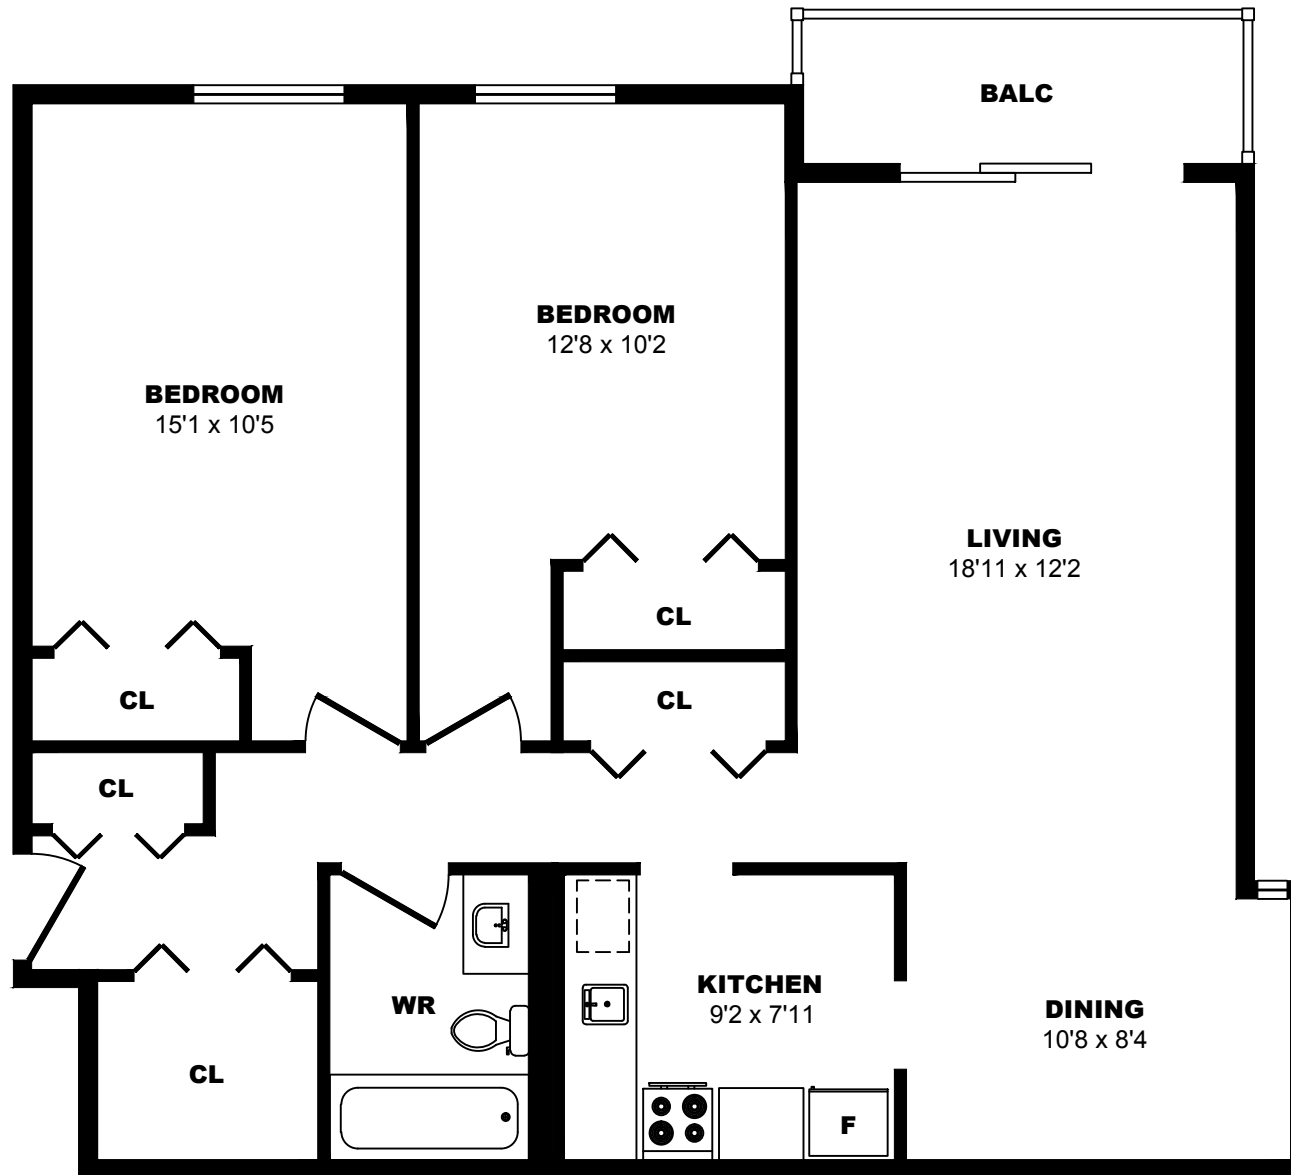

70 Dallas Road, Victoria - 2 Bdrm A, 1090sf

All dimensions are approximate. Sizes and specifications are subject to change without notice E. & O. E.
All illustrations are artist's concept. Actual usable floor space may vary slightly from stated floor area.

76 Dallas Road, Victoria - 2 Bdrm D, 1020sf

All dimensions are approximate. Sizes and specifications are subject to change without notice E. & O. E.
All illustrations are artist's concept. Actual usable floor space may vary slightly from stated floor area.

76 Dallas Road, Victoria - 2 Bdrm E, 1060sf

All dimensions are approximate. Sizes and specifications are subject to change without notice E. & O. E.
All illustrations are artist's concept. Actual usable floor space may vary slightly from stated floor area.

76 Dallas Road, Victoria - 2 Bdrm F, 1030sf

All dimensions are approximate. Sizes and specifications are subject to change without notice E. & O. E.
All illustrations are artist's concept. Actual usable floor space may vary slightly from stated floor area.