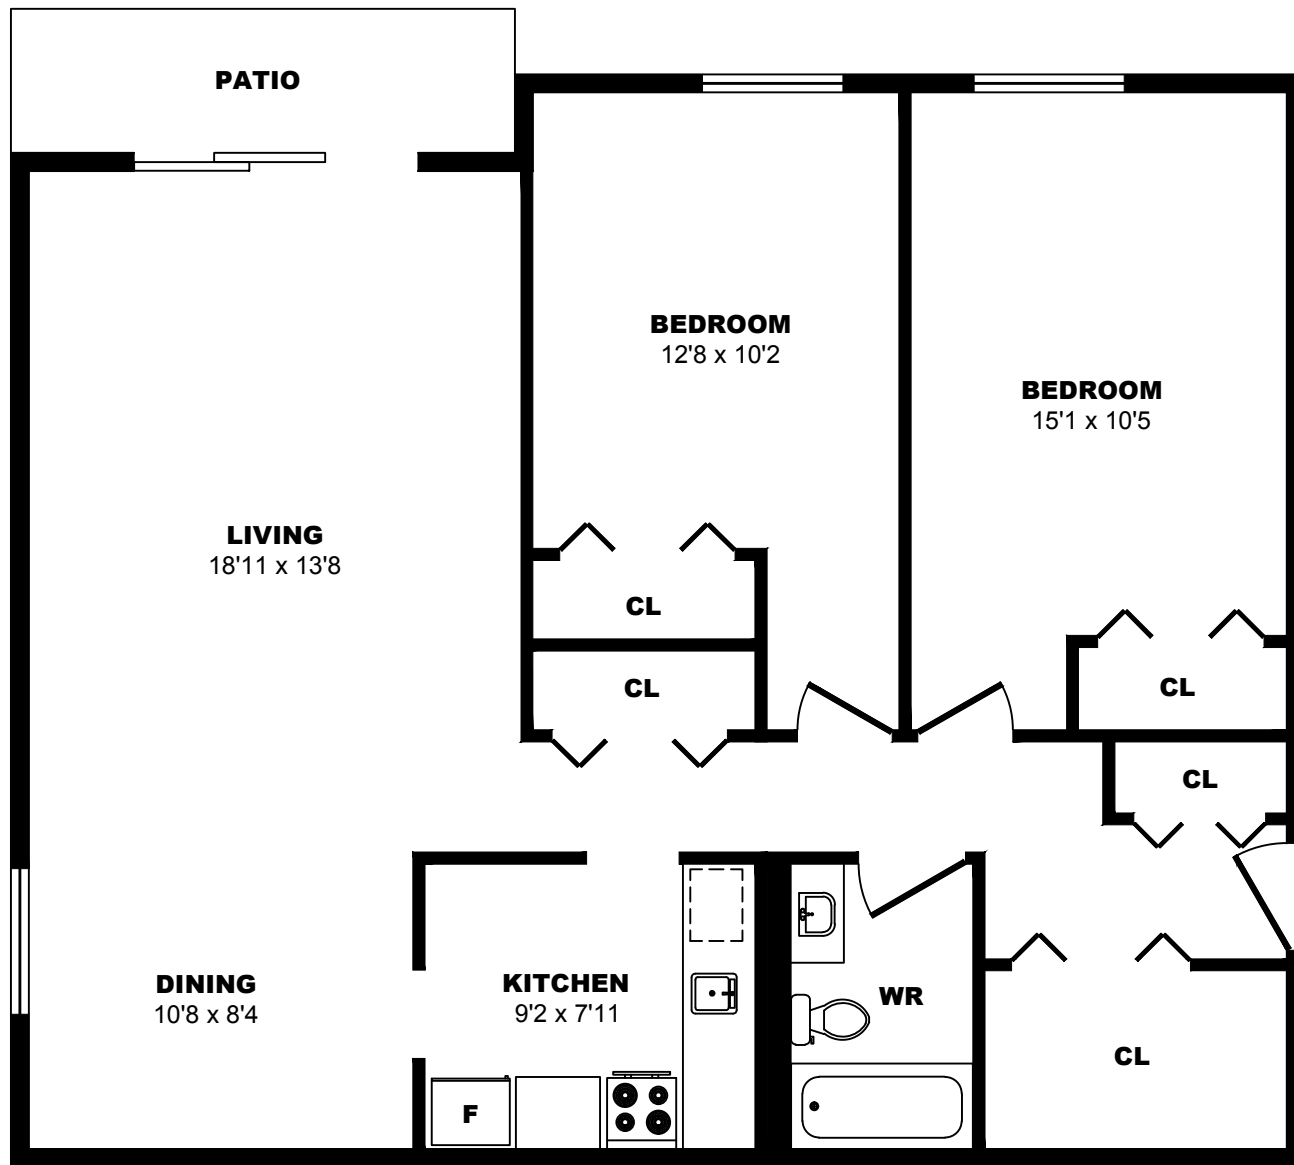

70 Dallas Road, Victoria - 2 Bdrm A, 1090sf

All dimensions are approximate. Sizes and specifications are subject to change without notice E. & O. E.
All illustrations are artist's concept. Actual usable floor space may vary slightly from stated floor area.

70 Dallas Road, Victoria - 2 Bdrm B, 1050sf

All dimensions are approximate. Sizes and specifications are subject to change without notice E. & O. E.
All illustrations are artist's concept. Actual usable floor space may vary slightly from stated floor area.

76 Dallas Road, Victoria - 2 Bdrm C, 1020sf

All dimensions are approximate. Sizes and specifications are subject to change without notice E. & O. E. All illustrations are artist's concept. Actual usable floor space may vary slightly from stated floor area.

76 Dallas Road, Victoria - 2 Bdrm D, 1020sf

All dimensions are approximate. Sizes and specifications are subject to change without notice E. & O. E.
All illustrations are artist's concept. Actual usable floor space may vary slightly from stated floor area.