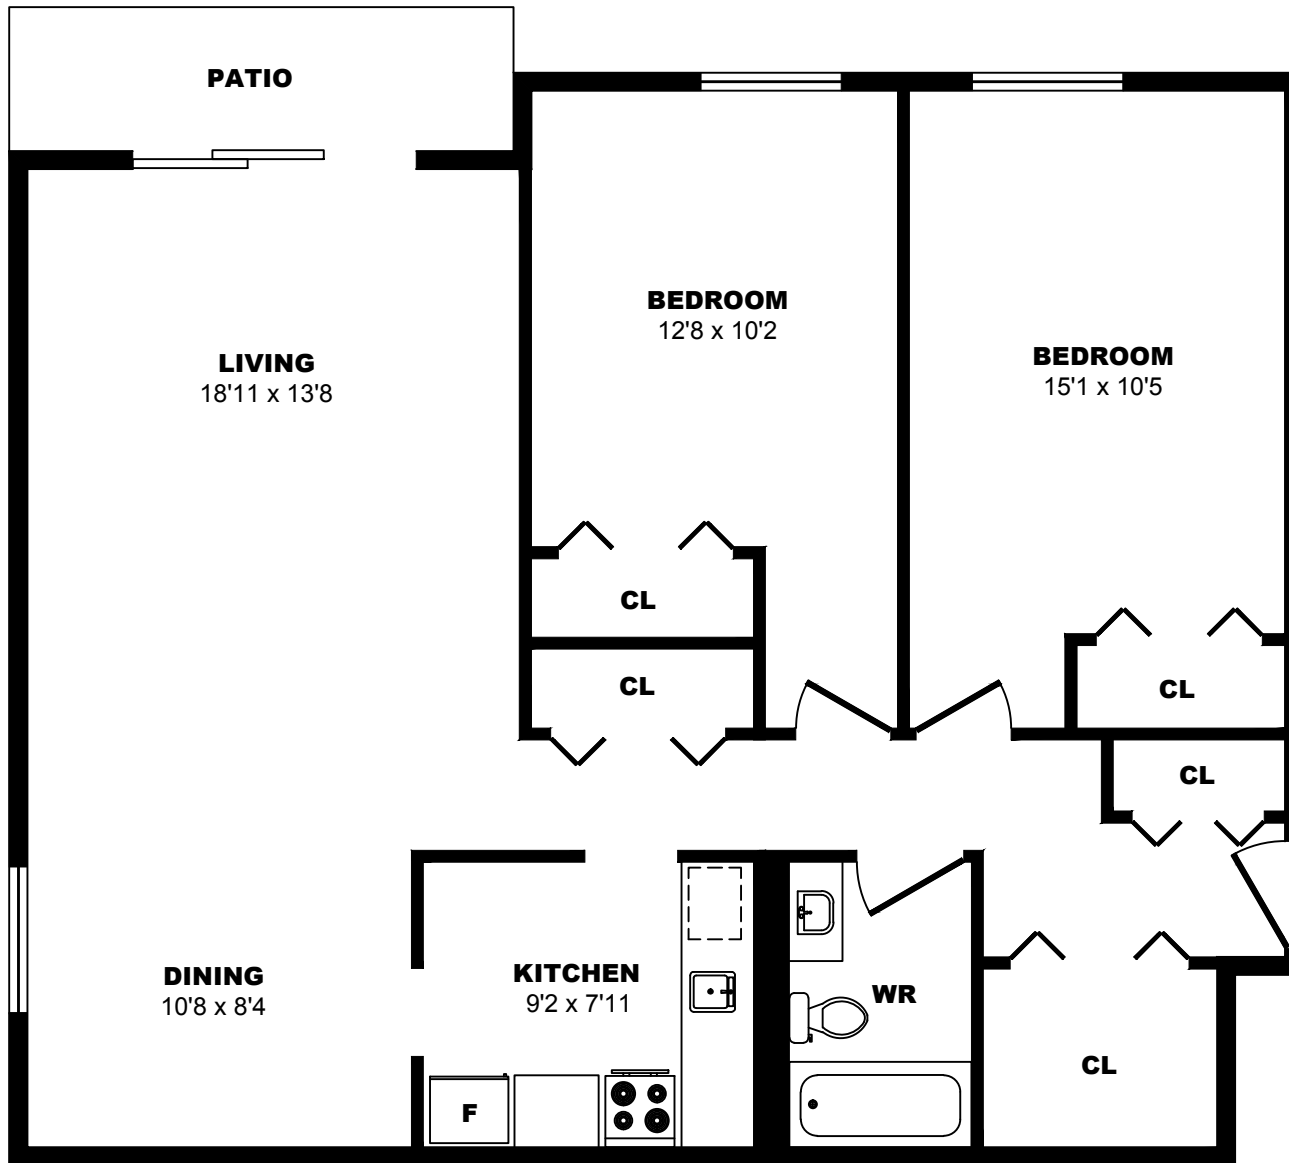

70 Dallas Road, Victoria - 2 Bdrm A, 1090sf

All dimensions are approximate. Sizes and specifications are subject to change without notice E. & O. E.
All illustrations are artist's concept. Actual usable floor space may vary slightly from stated floor area.

70 Dallas Road, Victoria - 2 Bdrm B, 1050sf

All dimensions are approximate. Sizes and specifications are subject to change without notice E. & O. E.
All illustrations are artist's concept. Actual usable floor space may vary slightly from stated floor area.

70 Dallas Road, Victoria - 2 Bdrm C, 1020sf

All dimensions are approximate. Sizes and specifications are subject to change without notice E. & O. E. All illustrations are artist's concept. Actual usable floor space may vary slightly from stated floor area.

74 Dallas Road, Victoria - 2 Bdrm F, 1050sf

All dimensions are approximate. Sizes and specifications are subject to change without notice E. & O. E. All illustrations are artist's concept. Actual usable floor space may vary slightly from stated floor area.