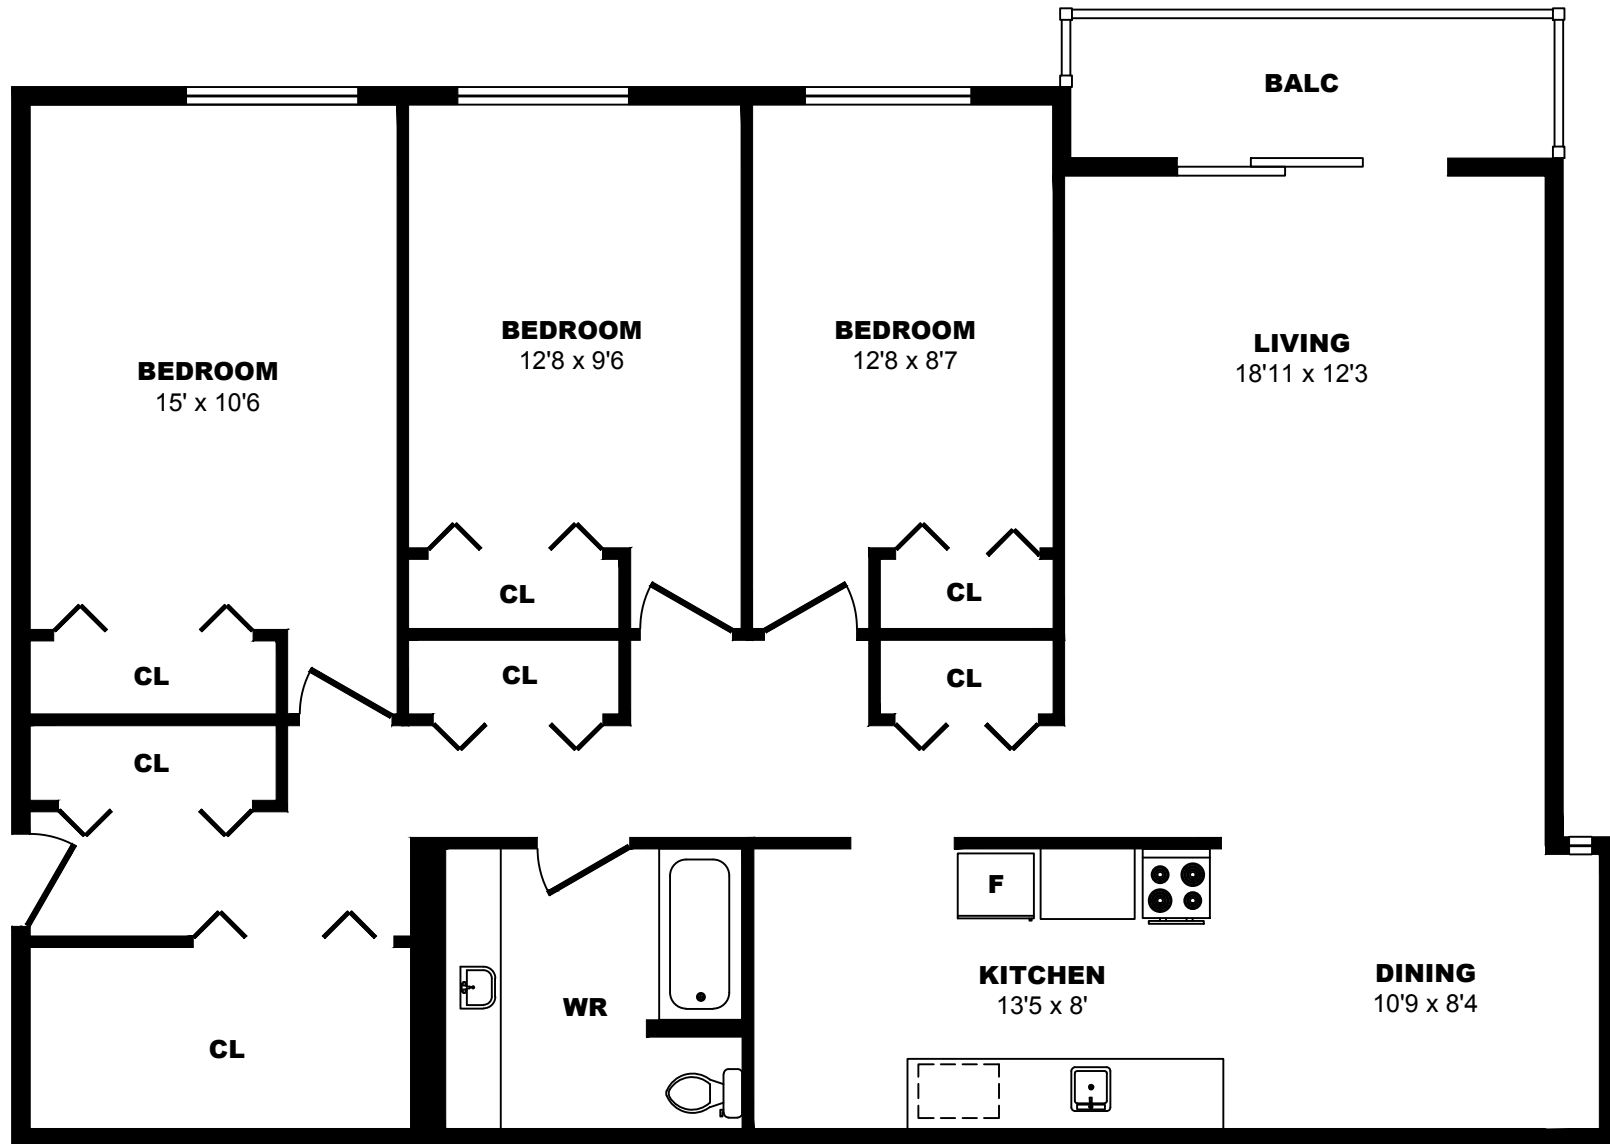

72 Dallas Road, Victoria - 3 Bdrm A, 1300sf

All dimensions are approximate. Sizes and specifications are subject to change without notice E. & O. E.
 All illustrations are artist's concept. Actual usable floor space may vary slightly from stated floor area.

72 Dallas Road, Victoria - 3 Bdrm B, 1280sf

All dimensions are approximate. Sizes and specifications are subject to change without notice E. & O. E.
 All illustrations are artist's concept. Actual usable floor space may vary slightly from stated floor area.

72 Dallas Road, Victoria - 3 Bdrm C, 1310sf

All dimensions are approximate. Sizes and specifications are subject to change without notice E. & O. E.
 All illustrations are artist's concept. Actual usable floor space may vary slightly from stated floor area.