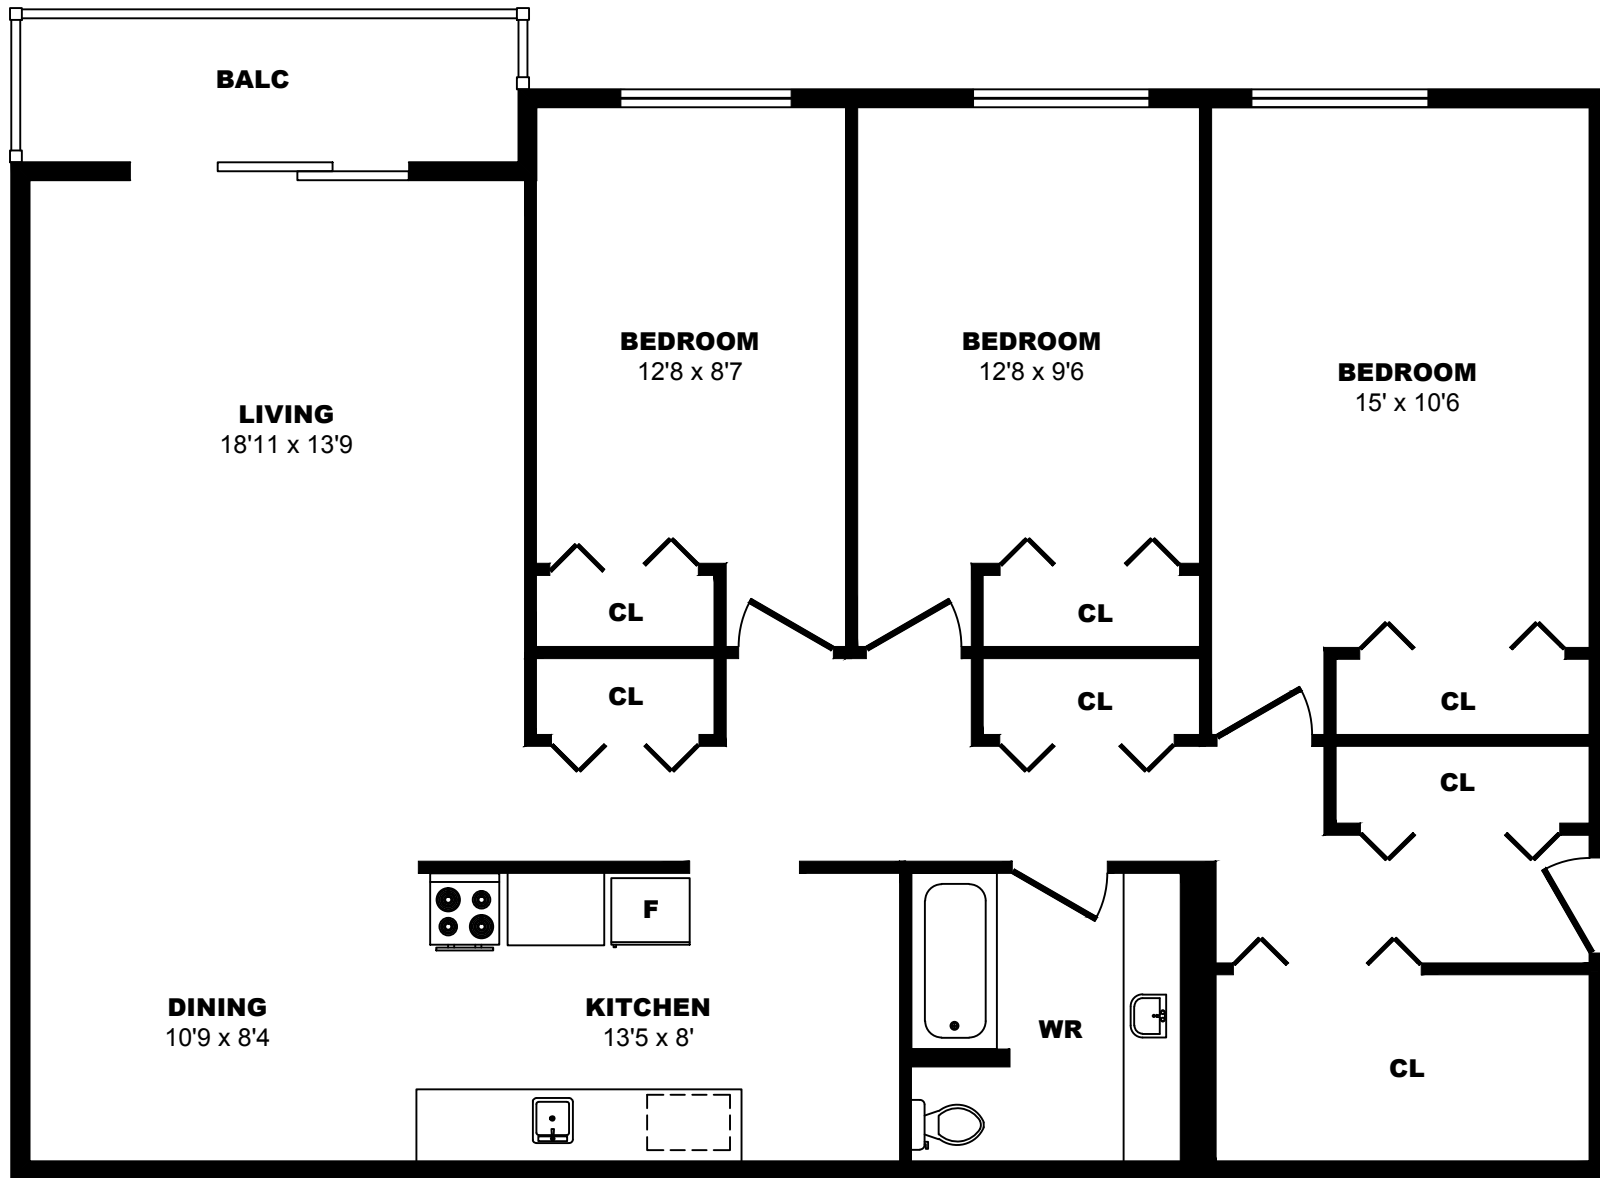

72 Dallas Road, Victoria - 3 Bdrm A, 1300sf

All dimensions are approximate. Sizes and specifications are subject to change without notice E. & O. E.
 All illustrations are artist's concept. Actual usable floor space may vary slightly from stated floor area.

72 Dallas Road, Victoria - 3 Bdrm B, 1280sf

All dimensions are approximate. Sizes and specifications are subject to change without notice E. & O. E.
 All illustrations are artist's concept. Actual usable floor space may vary slightly from stated floor area.

72 Dallas Road, Victoria - 3 Bdrm C, 1310sf

All dimensions are approximate. Sizes and specifications are subject to change without notice E. & O. E.
 All illustrations are artist's concept. Actual usable floor space may vary slightly from stated floor area.